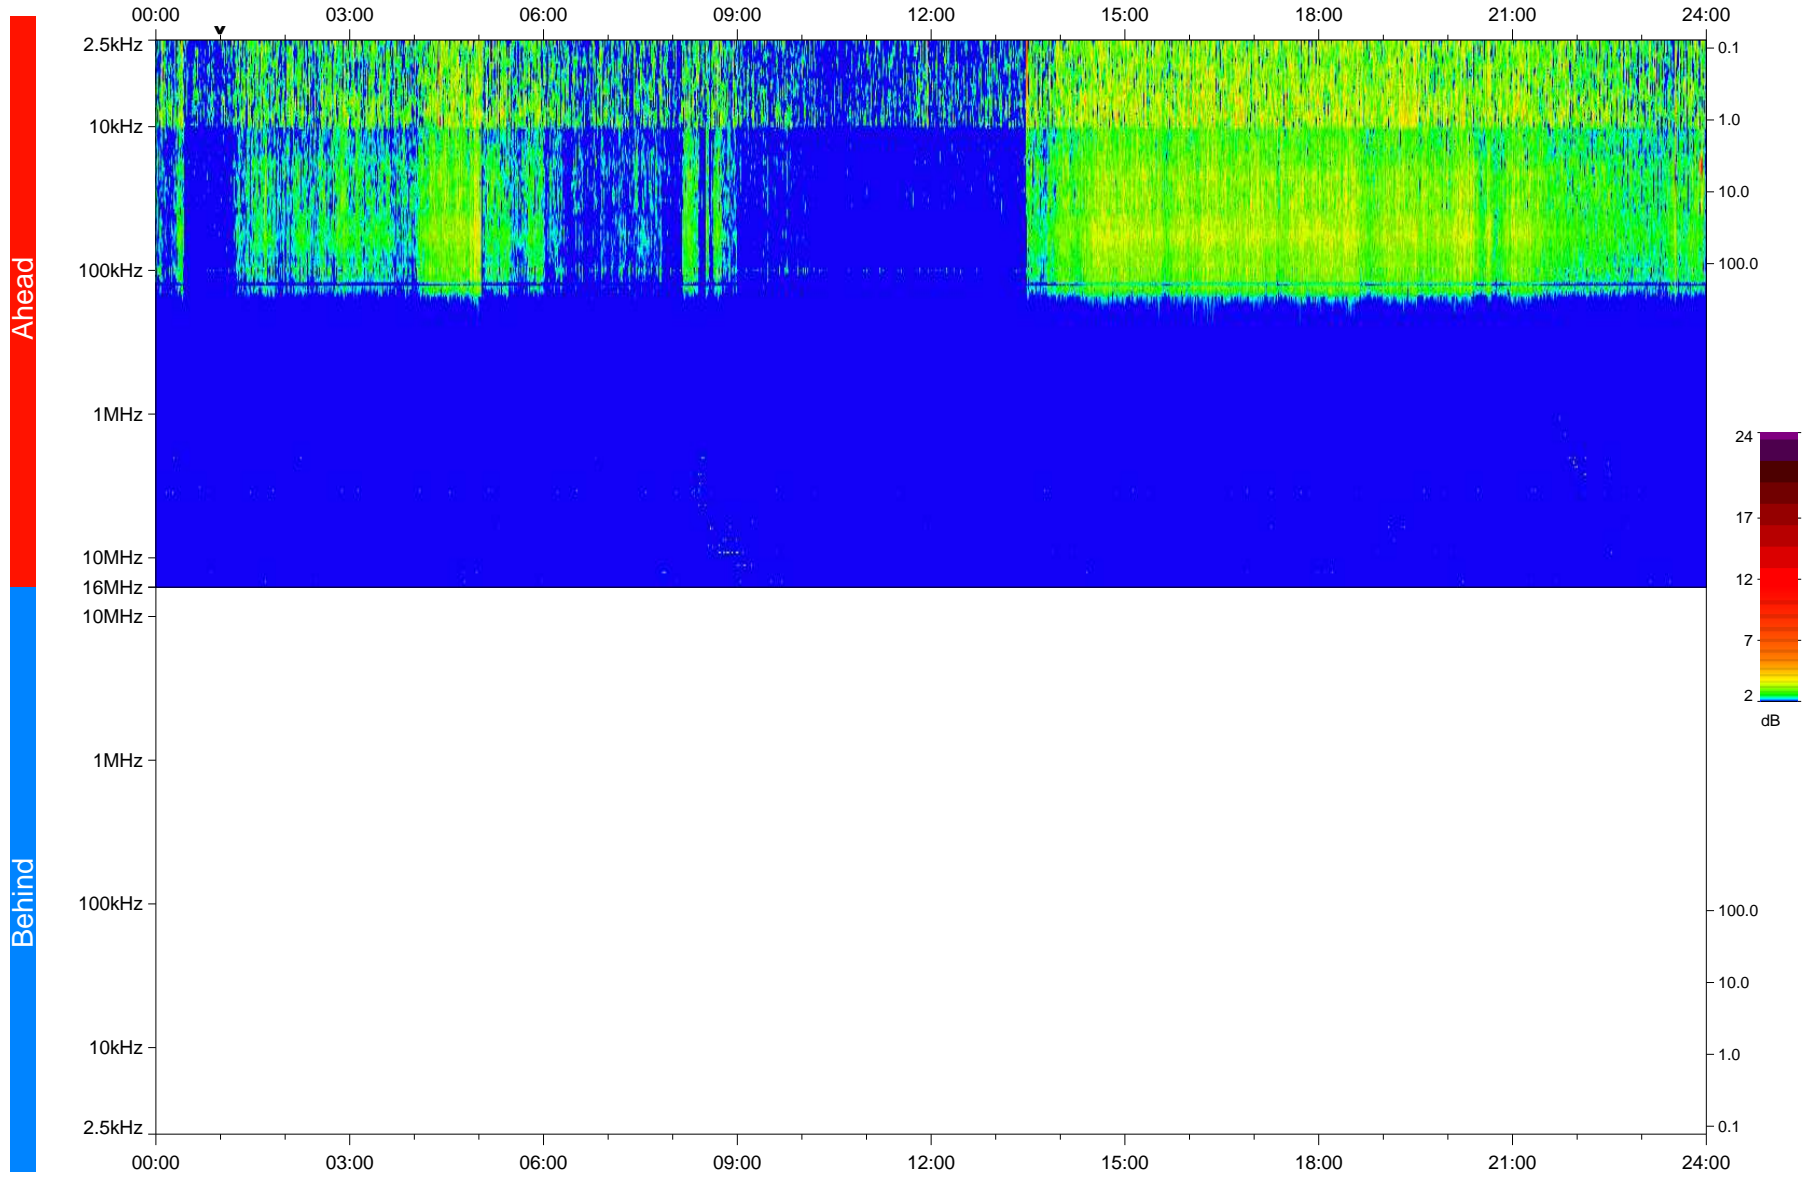

STEREO/WAVES Daily Summary - 10-Jun-2020 (DOY 162)

Ahead source file: swaves_ahead_2020_162_1_05.fin
Ahead PSE Angle: -71.2°

Behind PSE Angle: 64.3°
Behind source file: No STEREO-B data

Time (UTC)

file: stereo_swaves_daily-summary_color_20200610_v04
made by: space.umn.edu on macOS with IDL 8.8.2 on 2022-10-03 15:19:51, with TLib V945 / dynspec V311