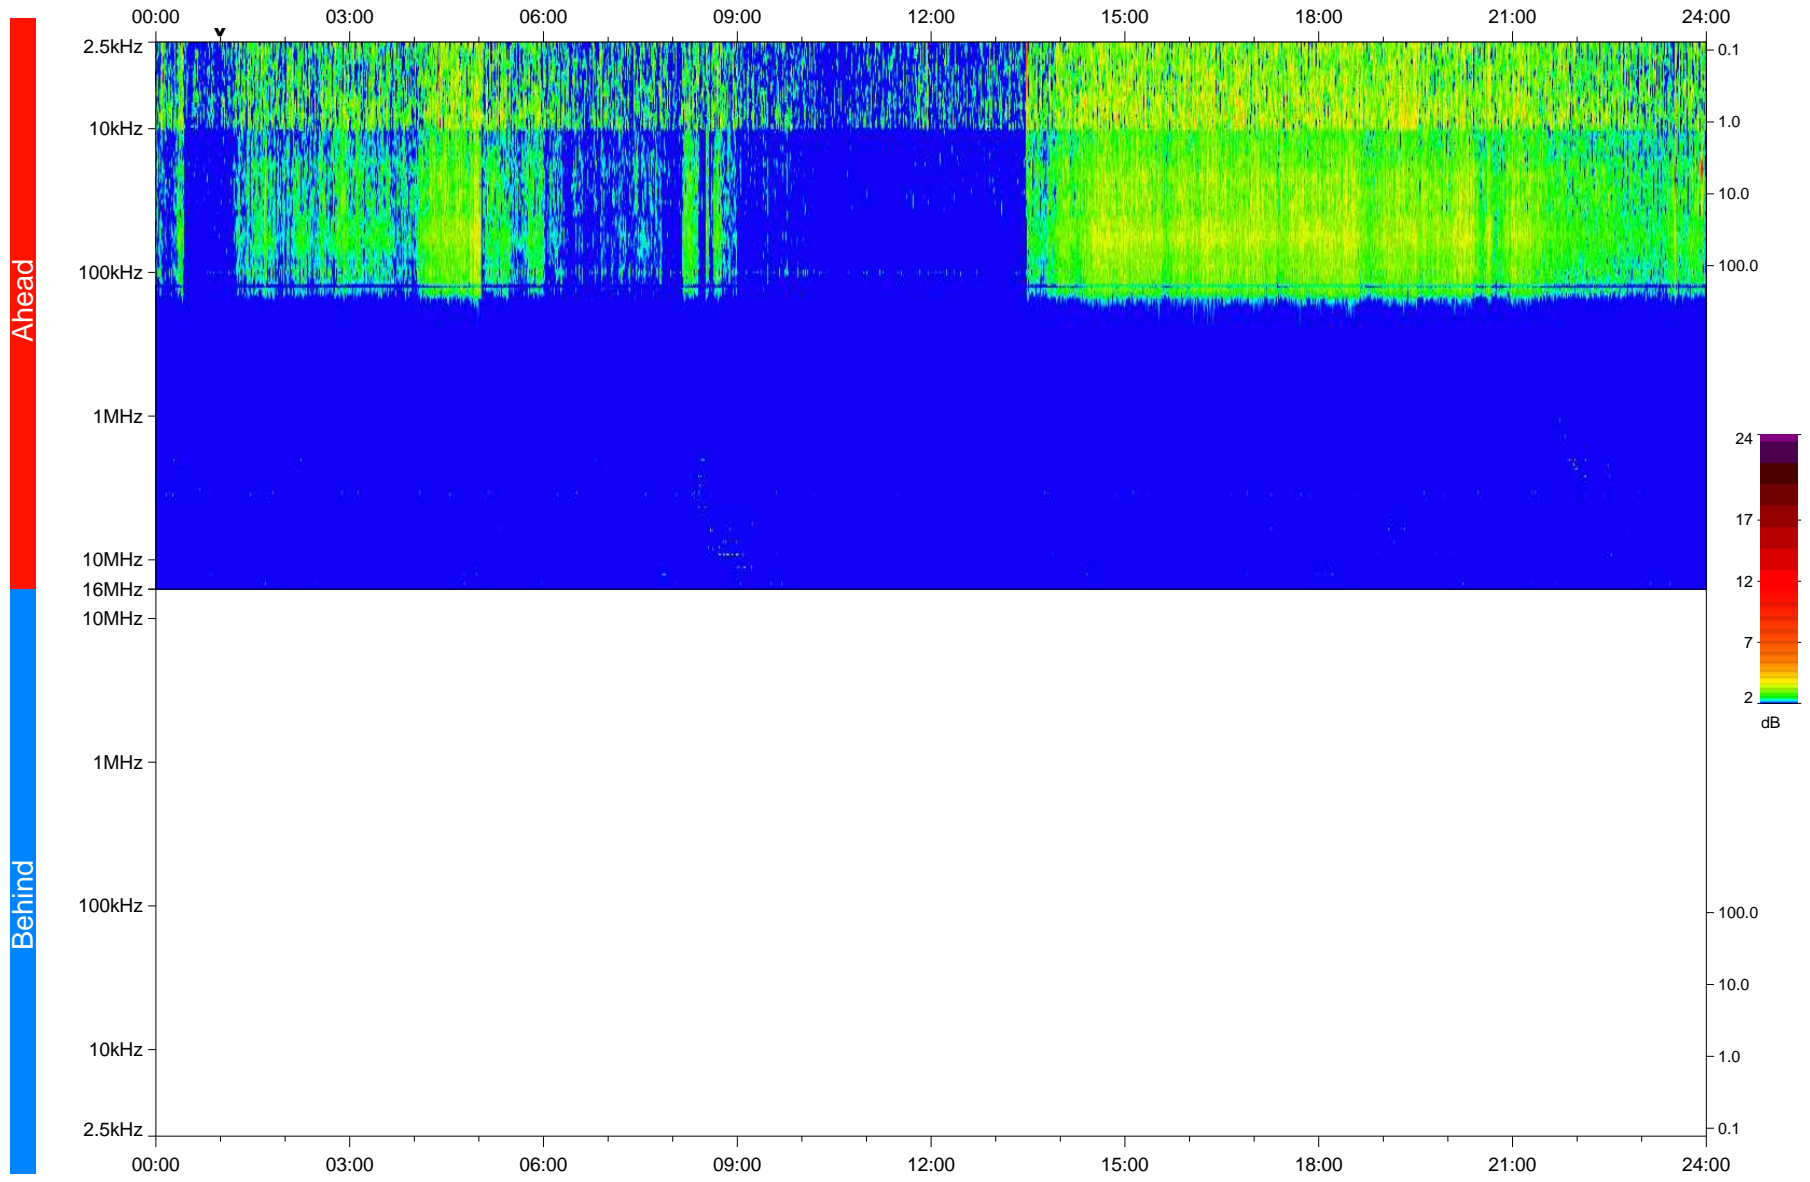

STEREO/WAVES Daily Summary - 10-Jun-2020 (DOY 162)

Ahead source file: swaves_ahead_2020_162_1_05.fin
Ahead PSE Angle: -71.2°

Behind PSE Angle: 64.3°
Behind source file: No STEREO-B data

Time (UTC)

file: stereo_swaves_daily-summary_color_20200610_v03
made by: space.umn.edu on macOS with IDL 8.8.2 on 2022-09-15 14:35:16, with TLib V945 / dynspec V311