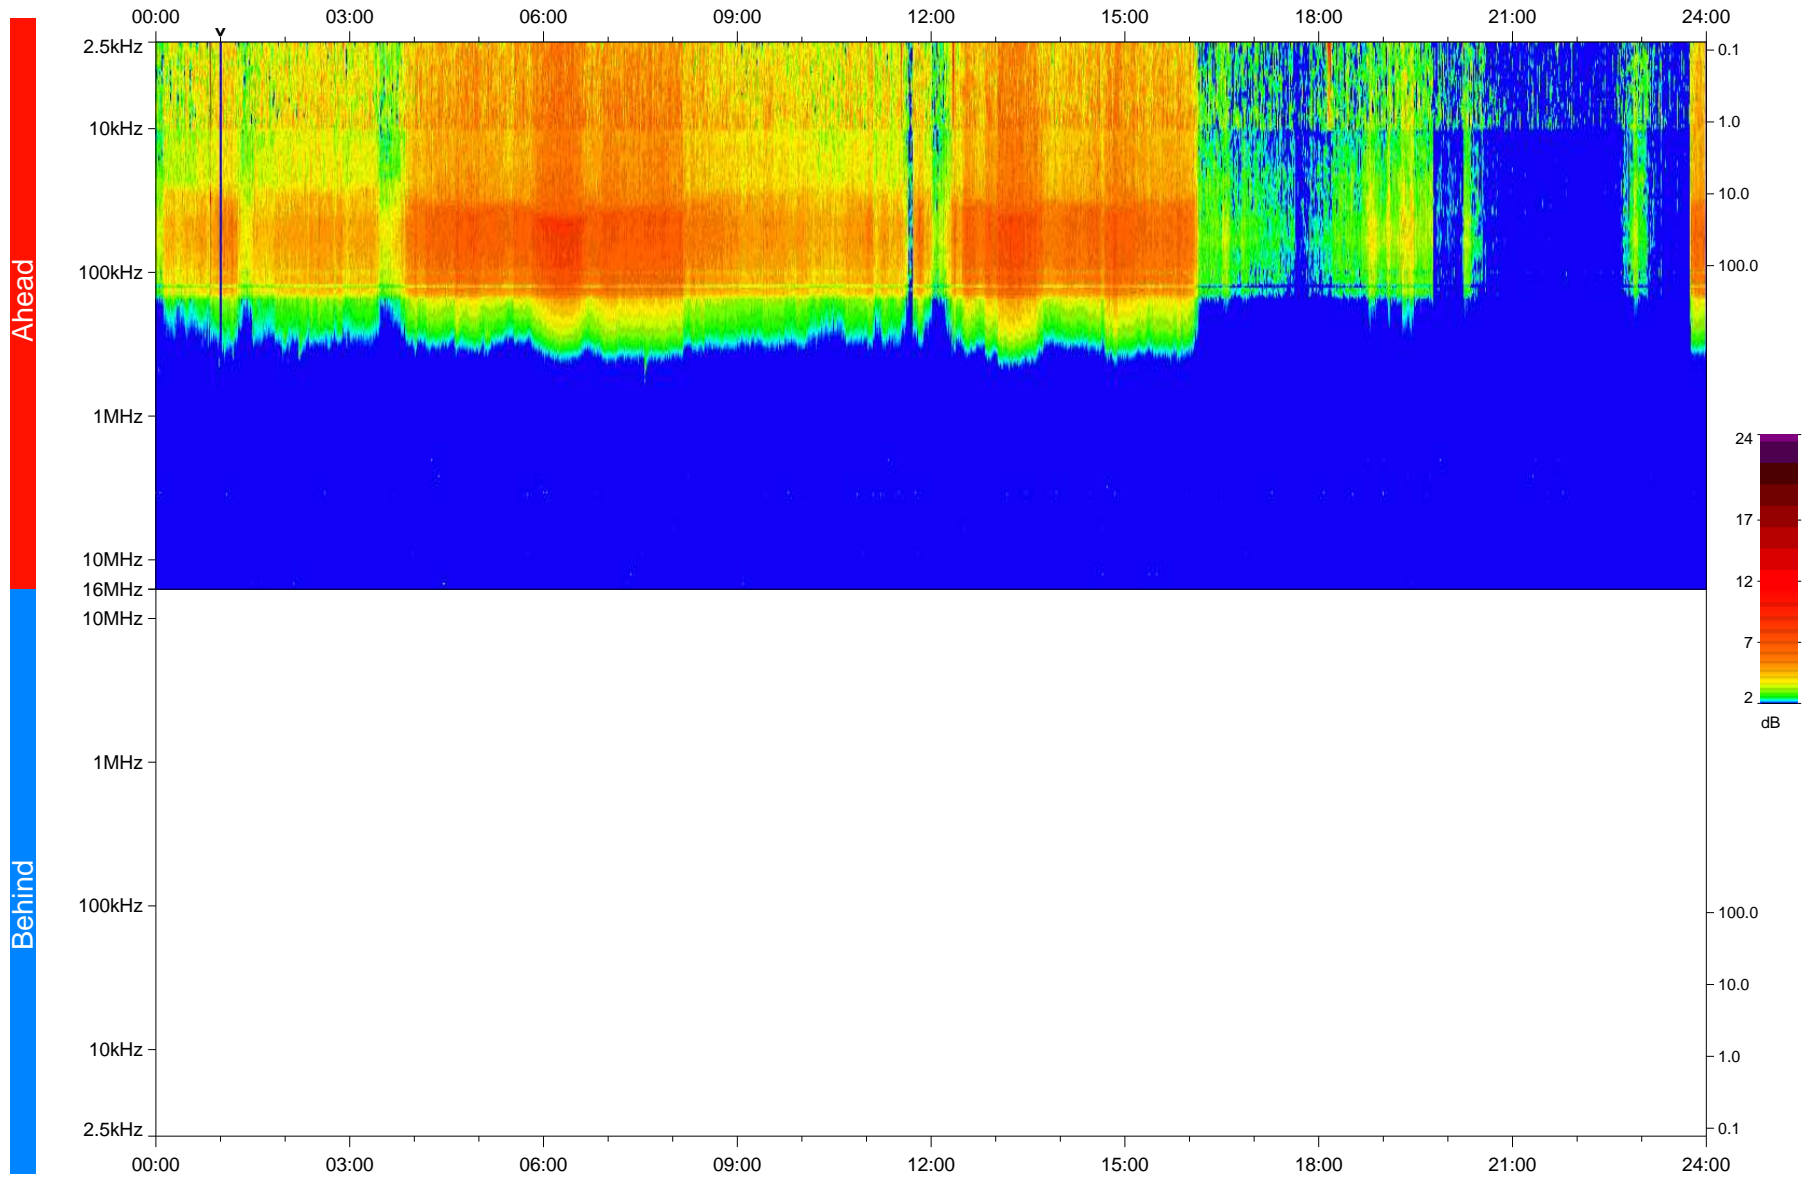

# STEREO/WAVES Daily Summary - 08-Jun-2020 (DOY 160)

Ahead source file: swaves Ahead\_2020\_160\_1\_05.fin  
Ahead PSE Angle: -71.4°

Behind PSE Angle: 64.5°  
Behind source file: No STEREO-B data

Time (UTC)

file: stereo\_swaves\_daily-summary\_color\_20200608\_v04  
made by: space.umn.edu on macOS with IDL 8.8.2 on 2022-10-03 15:16:51, with TLib V945 / dynspec V311