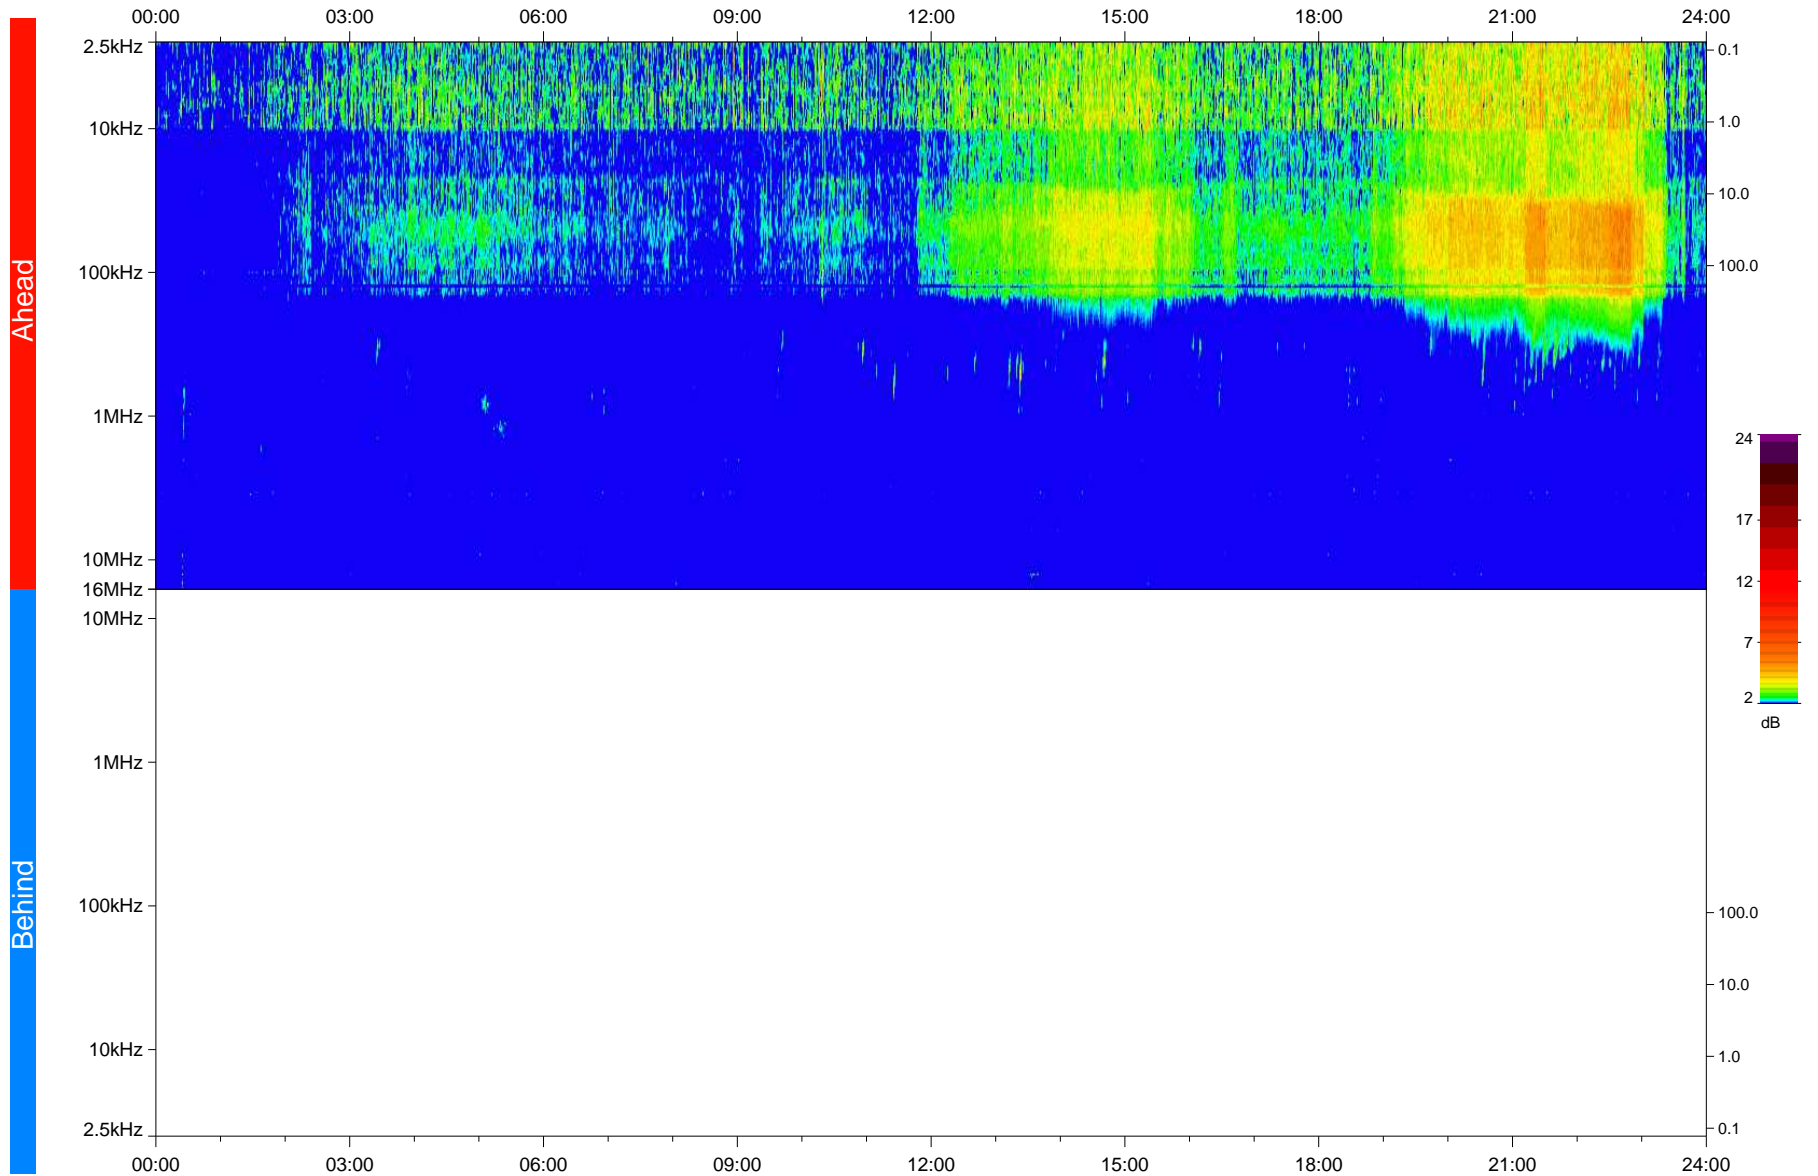

# STEREO/WAVES Daily Summary - 07-Jun-2020 (DOY 159)

Ahead source file: swaves\_ahead\_2020\_159\_1\_05.fin  
Ahead PSE Angle: -71.5°

Behind PSE Angle: 64.7°  
Behind source file: No STEREO-B data

Time (UTC)

file: stereo\_swaves\_daily-summary\_color\_20200607\_v03  
made by: space.umn.edu on macOS with IDL 8.8.2 on 2022-09-15 14:31:08, with TLib V945 / dynspec V311