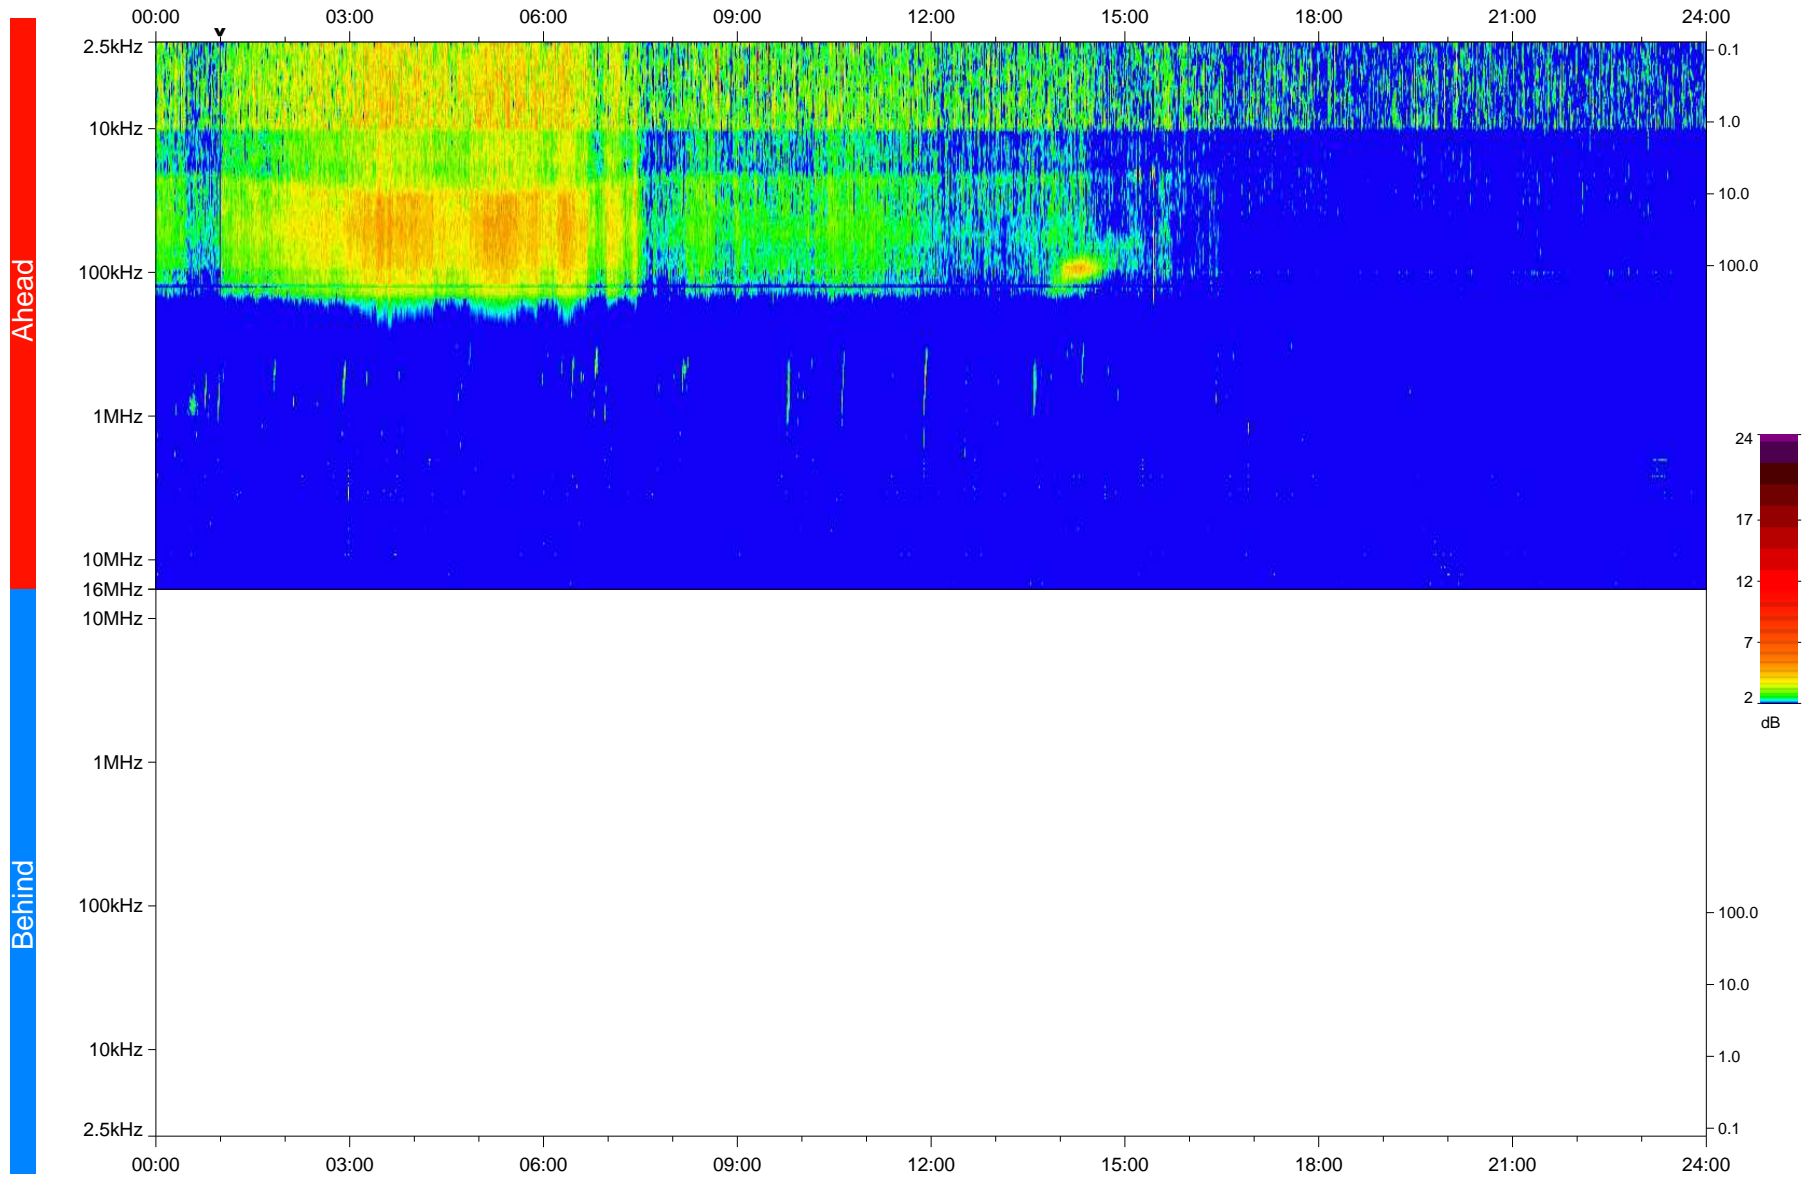

# STEREO/WAVES Daily Summary - 06-Jun-2020 (DOY 158)

Ahead source file: swaves\_ahead\_2020\_158\_1\_05.fin  
Ahead PSE Angle: -71.6°

Behind PSE Angle: 64.7°  
Behind source file: No STEREO-B data

Time (UTC)

file: stereo\_swaves\_daily-summary\_color\_20200606\_v04  
made by: space.umn.edu on macOS with IDL 8.8.2 on 2022-10-03 15:13:50, with TLib V945 / dynspec V311