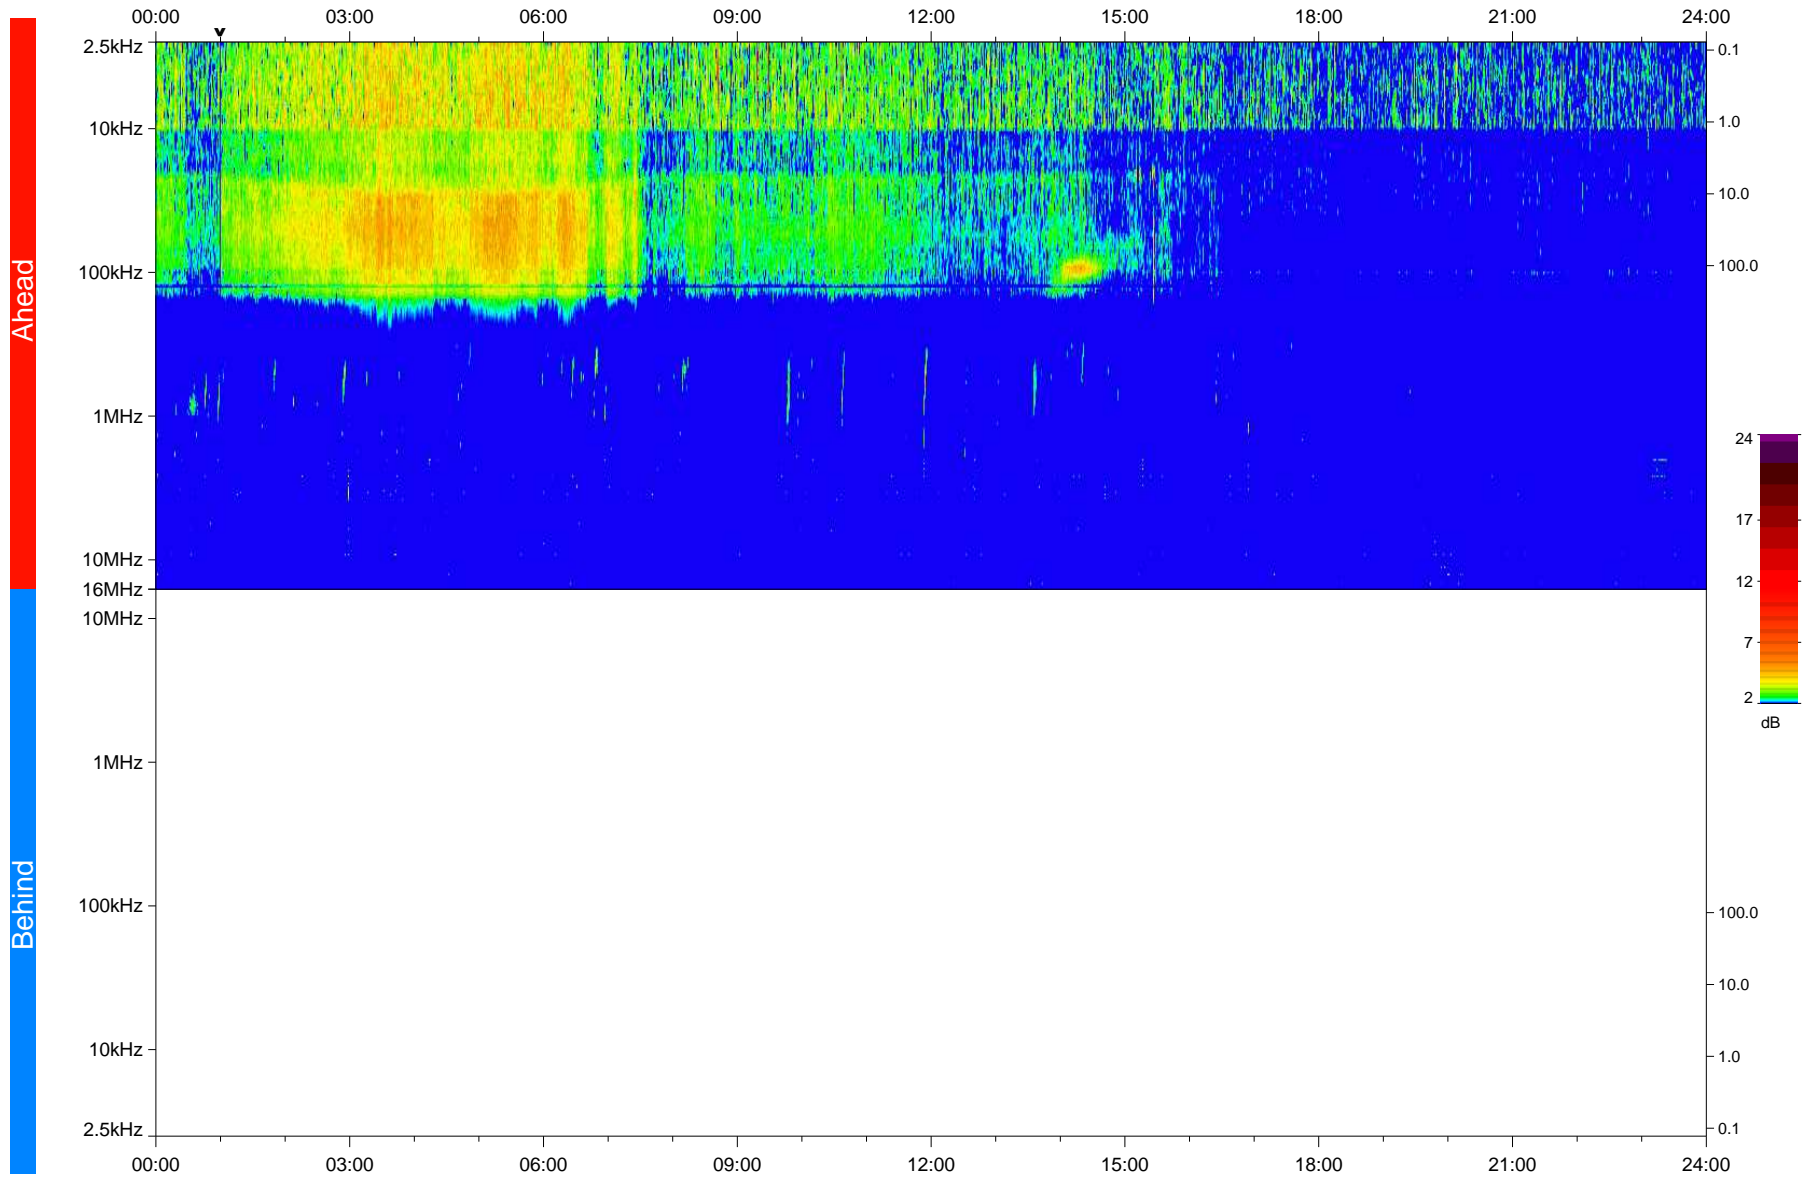

STEREO/WAVES Daily Summary - 06-Jun-2020 (DOY 158)

Ahead source file: swaves_ahead_2020_158_1_05.fin
Ahead PSE Angle: -71.6°

Behind PSE Angle: 64.7°
Behind source file: No STEREO-B data

Time (UTC)

file: stereo_swaves_daily-summary_color_20200606_v03
made by: space.umn.edu on macOS with IDL 8.8.2 on 2022-09-15 14:29:47, with TLib V945 / dynspec V311