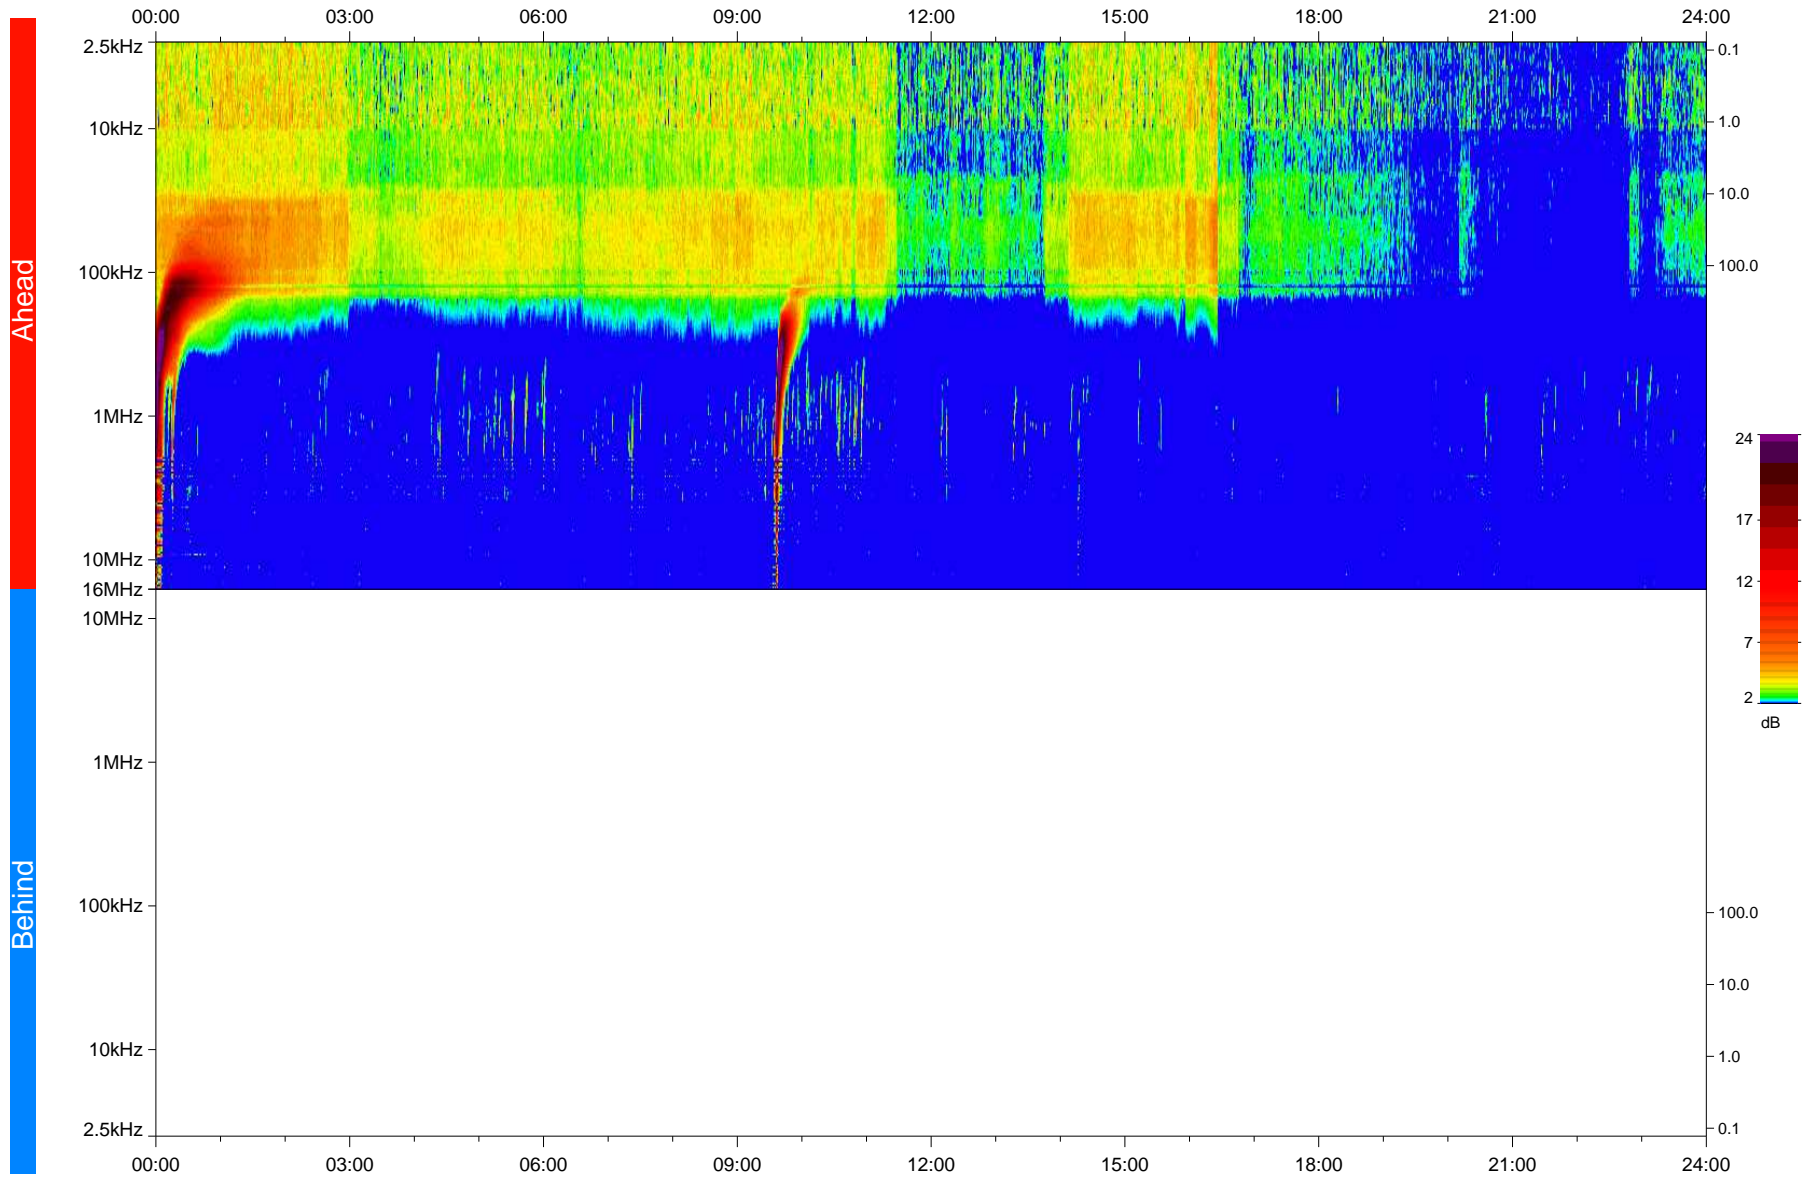

# STEREO/WAVES Daily Summary - 05-Jun-2020 (DOY 157)

Ahead source file: swaves\_ahead\_2020\_157\_1\_05.fin  
Ahead PSE Angle: -71.6°

Behind PSE Angle: 64.8°  
Behind source file: No STEREO-B data

Time (UTC)

file: stereo\_swaves\_daily-summary\_color\_20200605\_v04  
made by: space.umn.edu on macOS with IDL 8.8.2 on 2022-10-03 15:12:20, with TLib V945 / dynspec V311