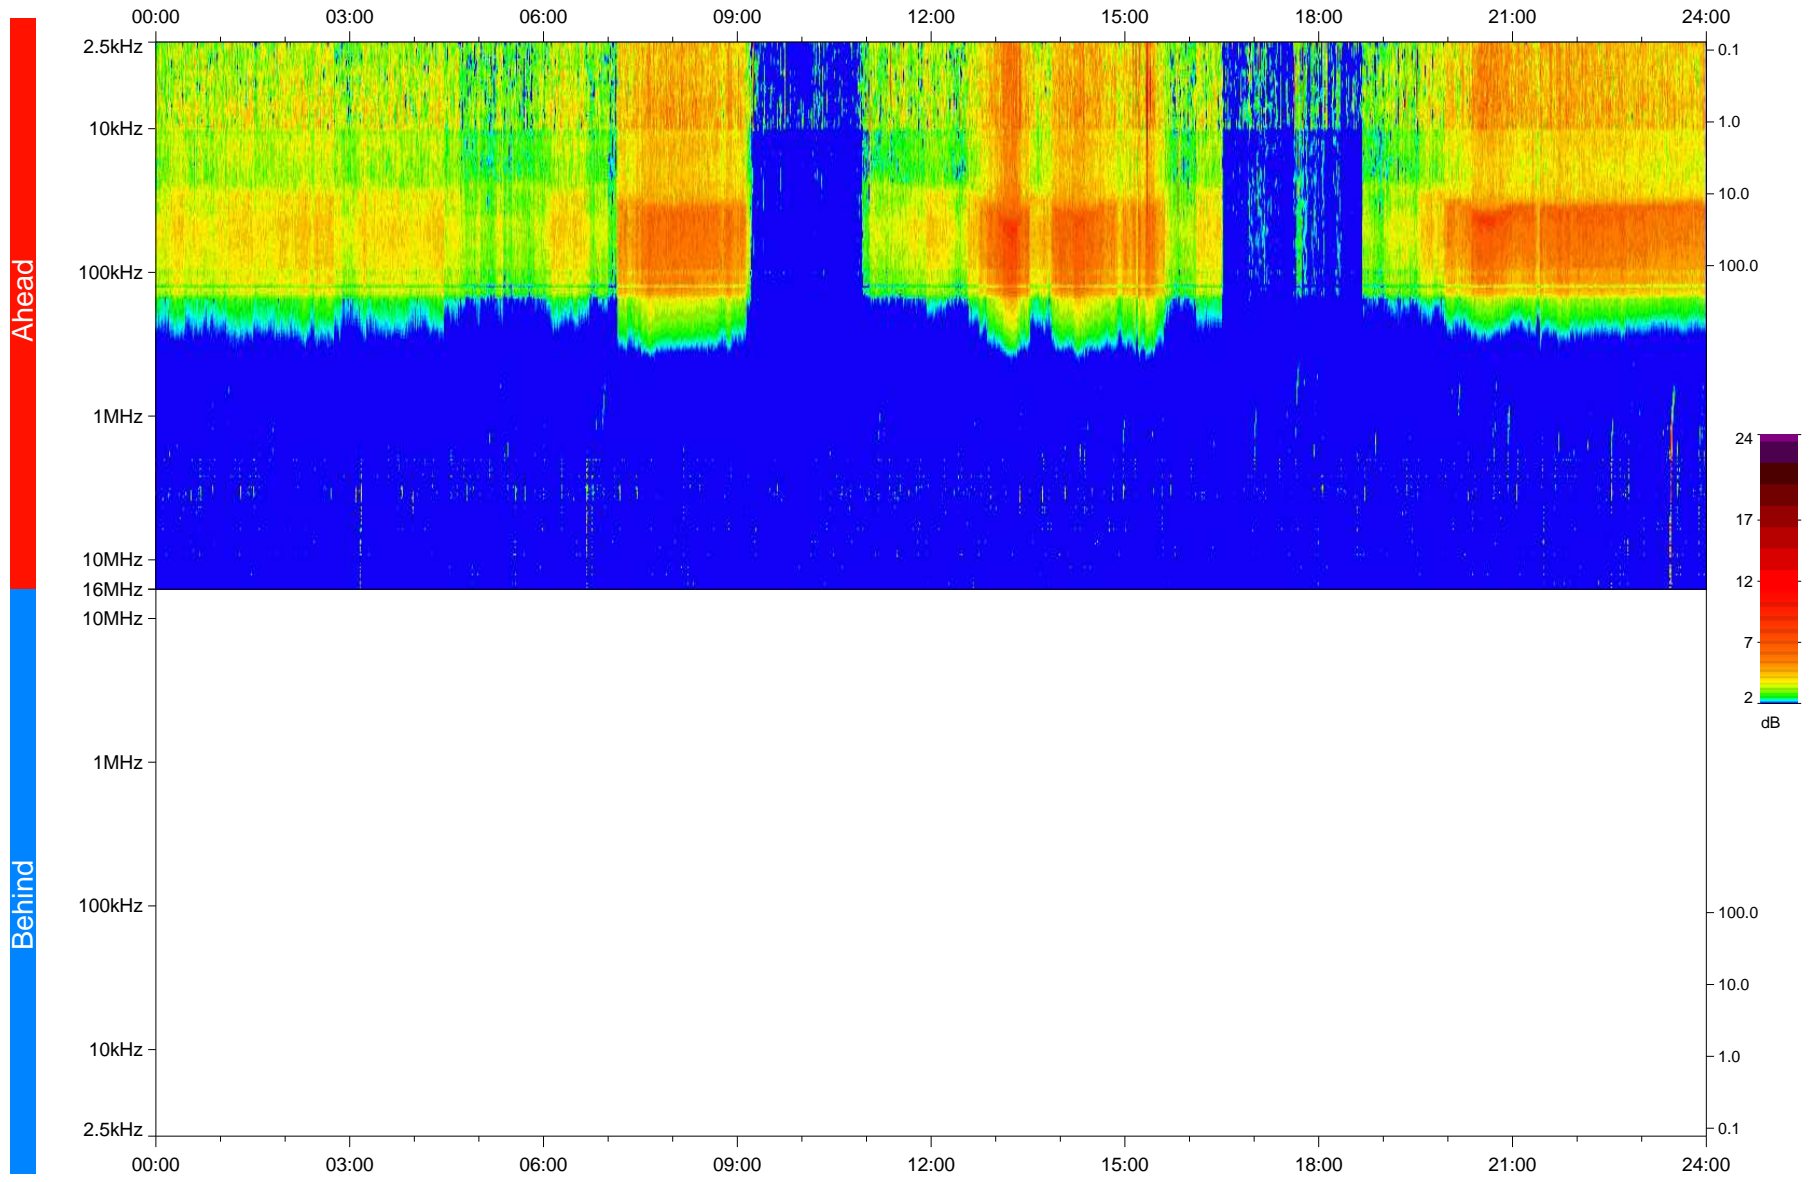

# STEREO/WAVES Daily Summary - 03-Jun-2020 (DOY 155)

Ahead source file: swaves\_ahead\_2020\_155\_1\_05.fin  
Ahead PSE Angle: -71.8°

Behind PSE Angle: 65.0°  
Behind source file: No STEREO-B data

Time (UTC)

file: stereo\_swaves\_daily-summary\_color\_20200603\_v03  
made by: space.umn.edu on macOS with IDL 8.8.2 on 2022-09-15 14:25:44, with TLib V945 / dynspec V311