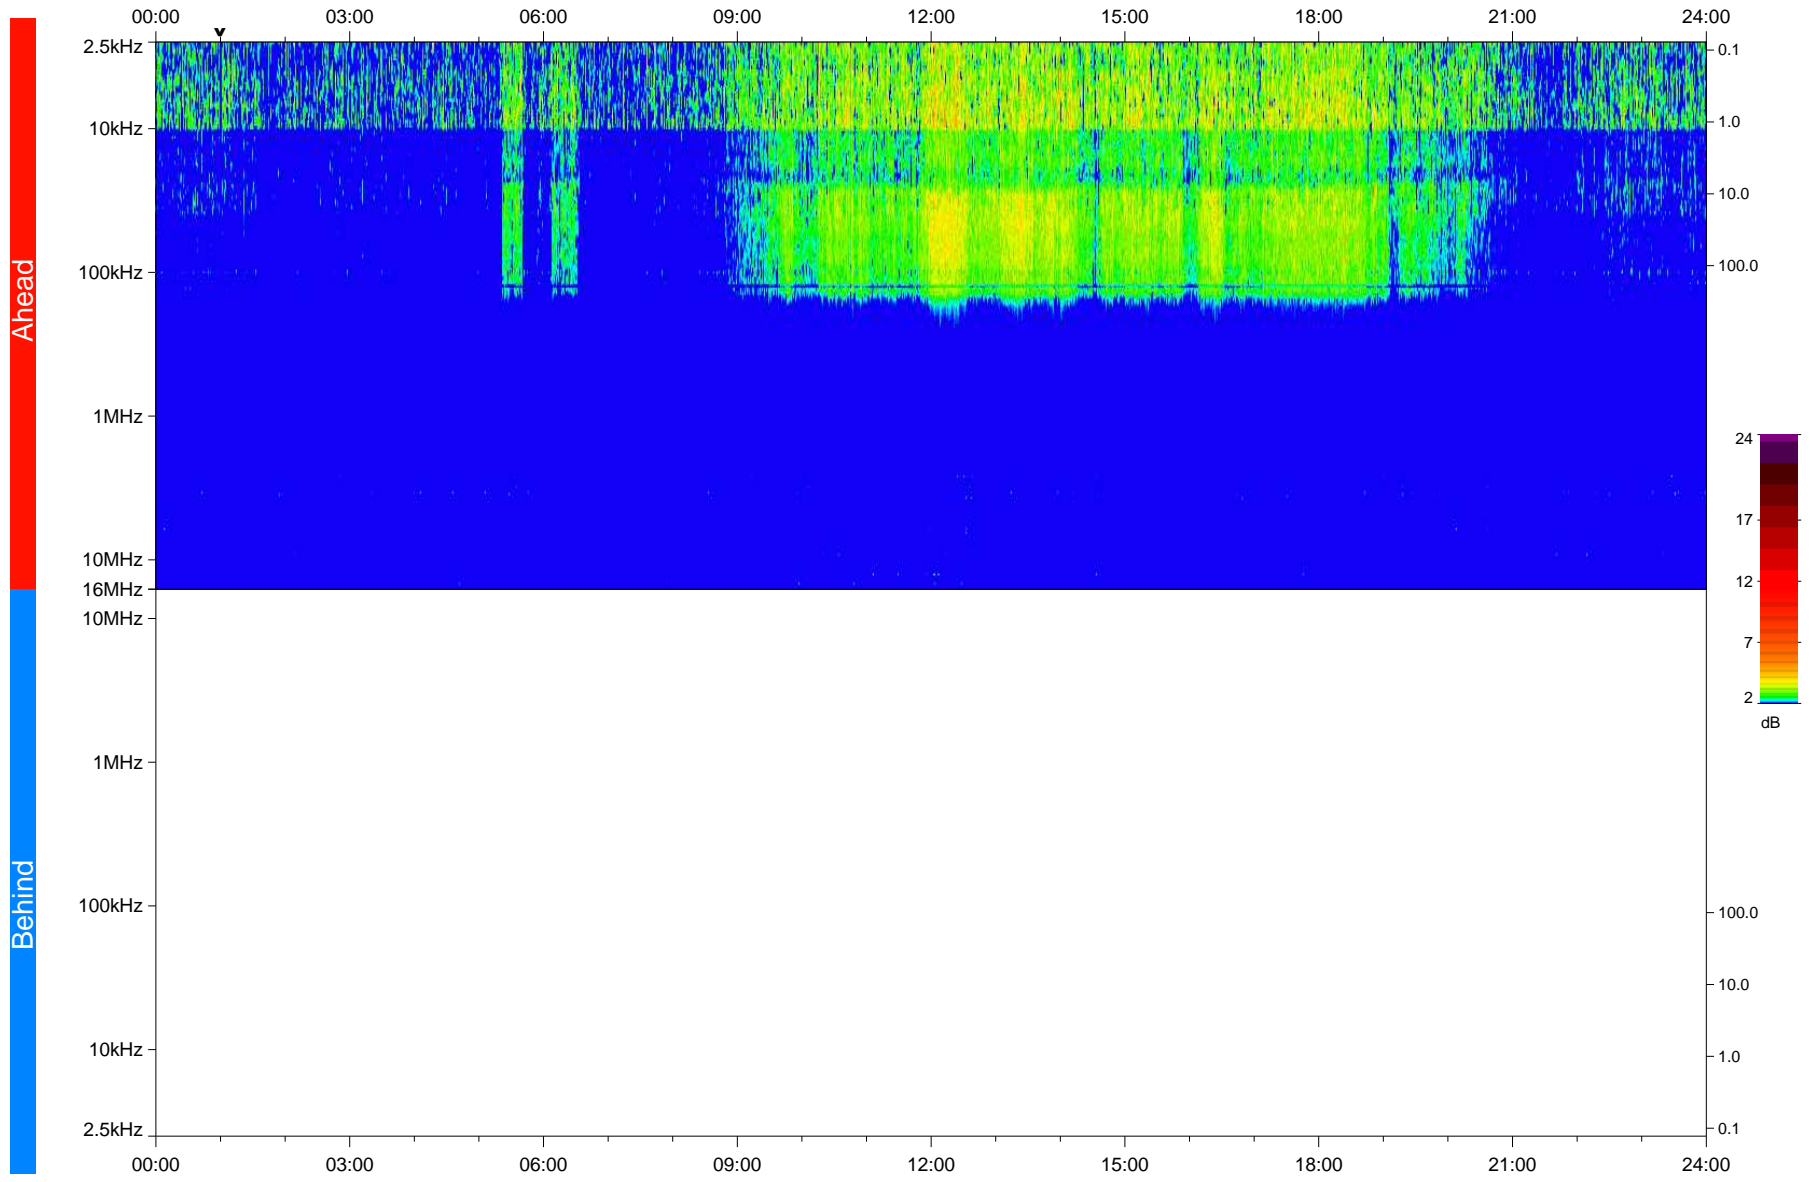

STEREO/WAVES Daily Summary - 31-May-2020 (DOY 152)

Ahead source file: swaves_ahead_2020_152_1_05.fin
Ahead PSE Angle: -72.0°

Behind PSE Angle: 65.4°
Behind source file: No STEREO-B data

Time (UTC)

file: stereo_swaves_daily-summary_color_20200531_v04
made by: space.umn.edu on macOS with IDL 8.8.2 on 2022-10-03 15:04:51, with TLib V945 / dynspec V311