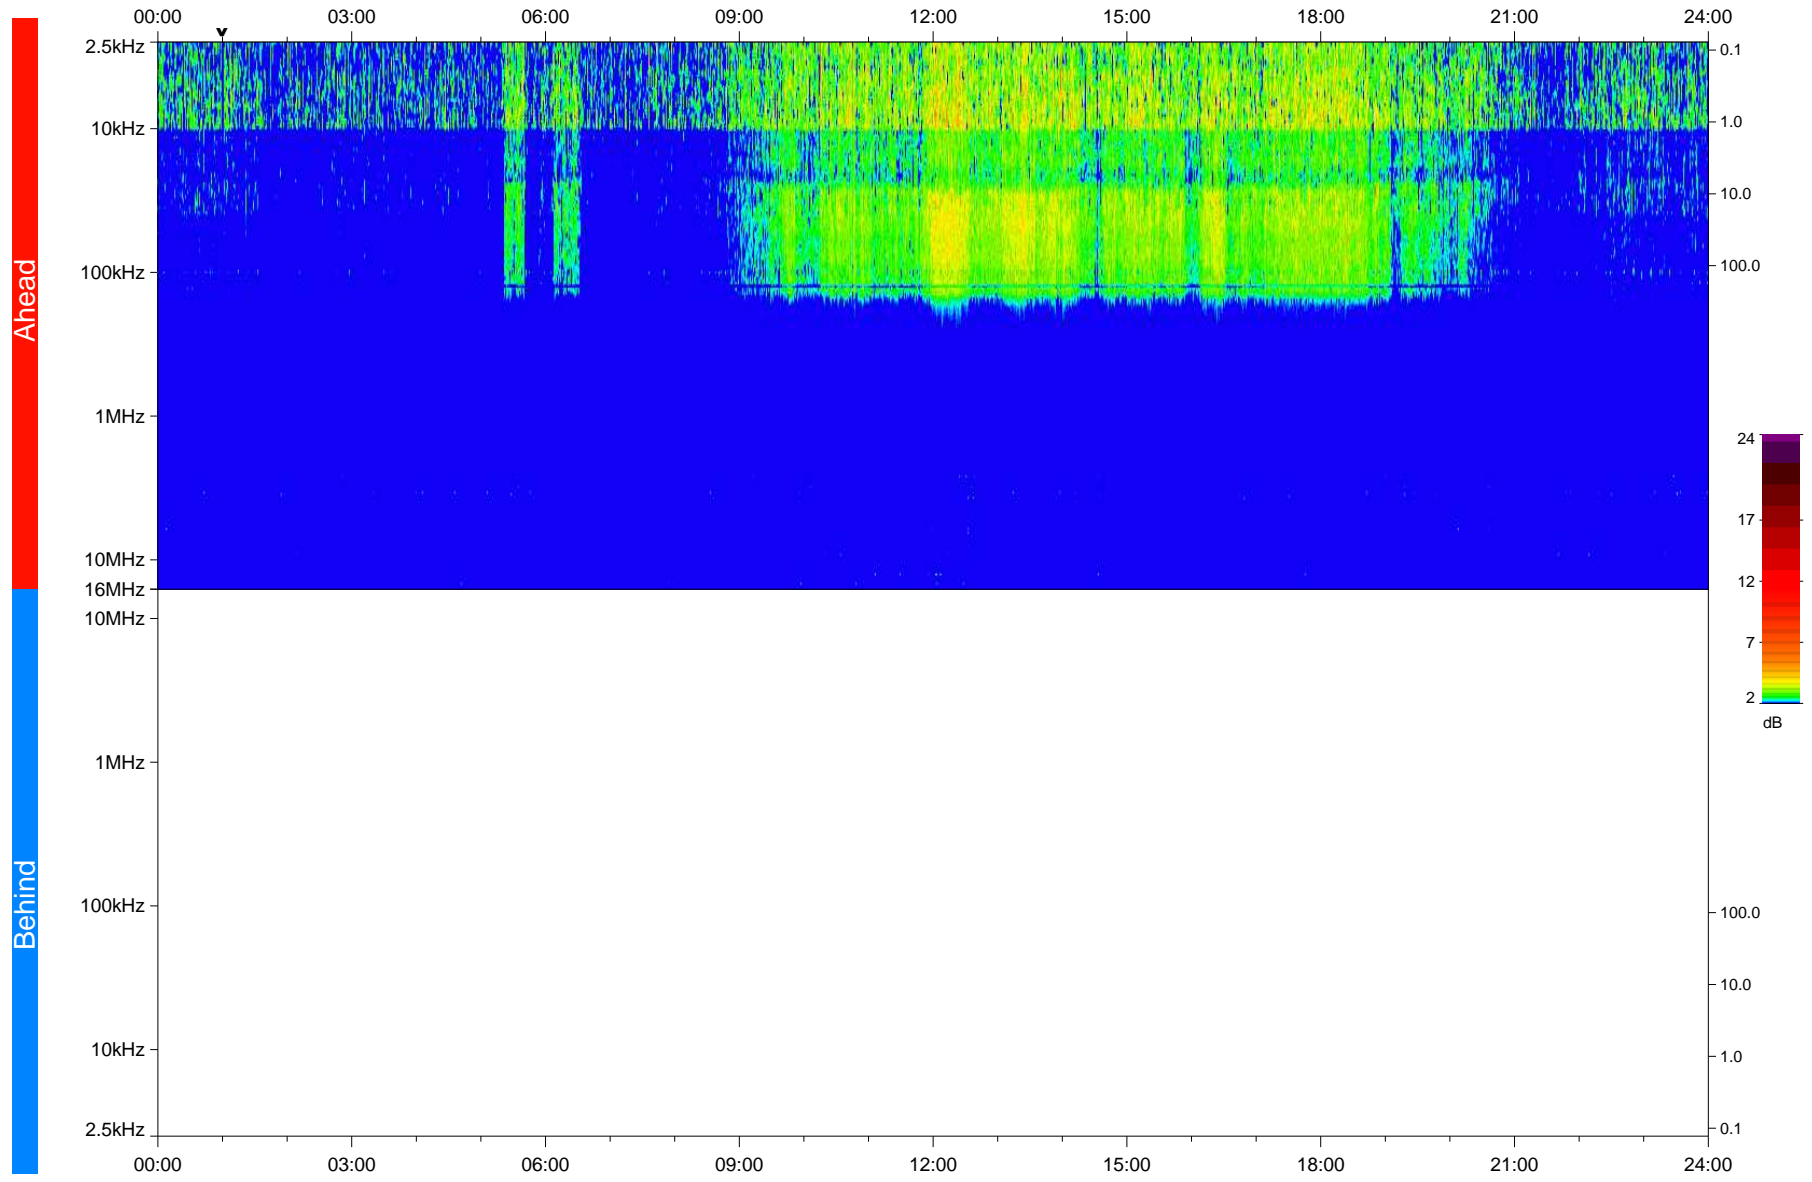

# STEREO/WAVES Daily Summary - 31-May-2020 (DOY 152)

Ahead source file: swaves\_ahead\_2020\_152\_1\_05.fin  
Ahead PSE Angle: -72.0°

Behind PSE Angle: 65.4°  
Behind source file: No STEREO-B data

Time (UTC)

file: stereo\_swaves\_daily-summary\_color\_20200531\_v03  
made by: space.umn.edu on macOS with IDL 8.8.2 on 2022-09-15 14:21:37, with TLib V945 / dynspec V311