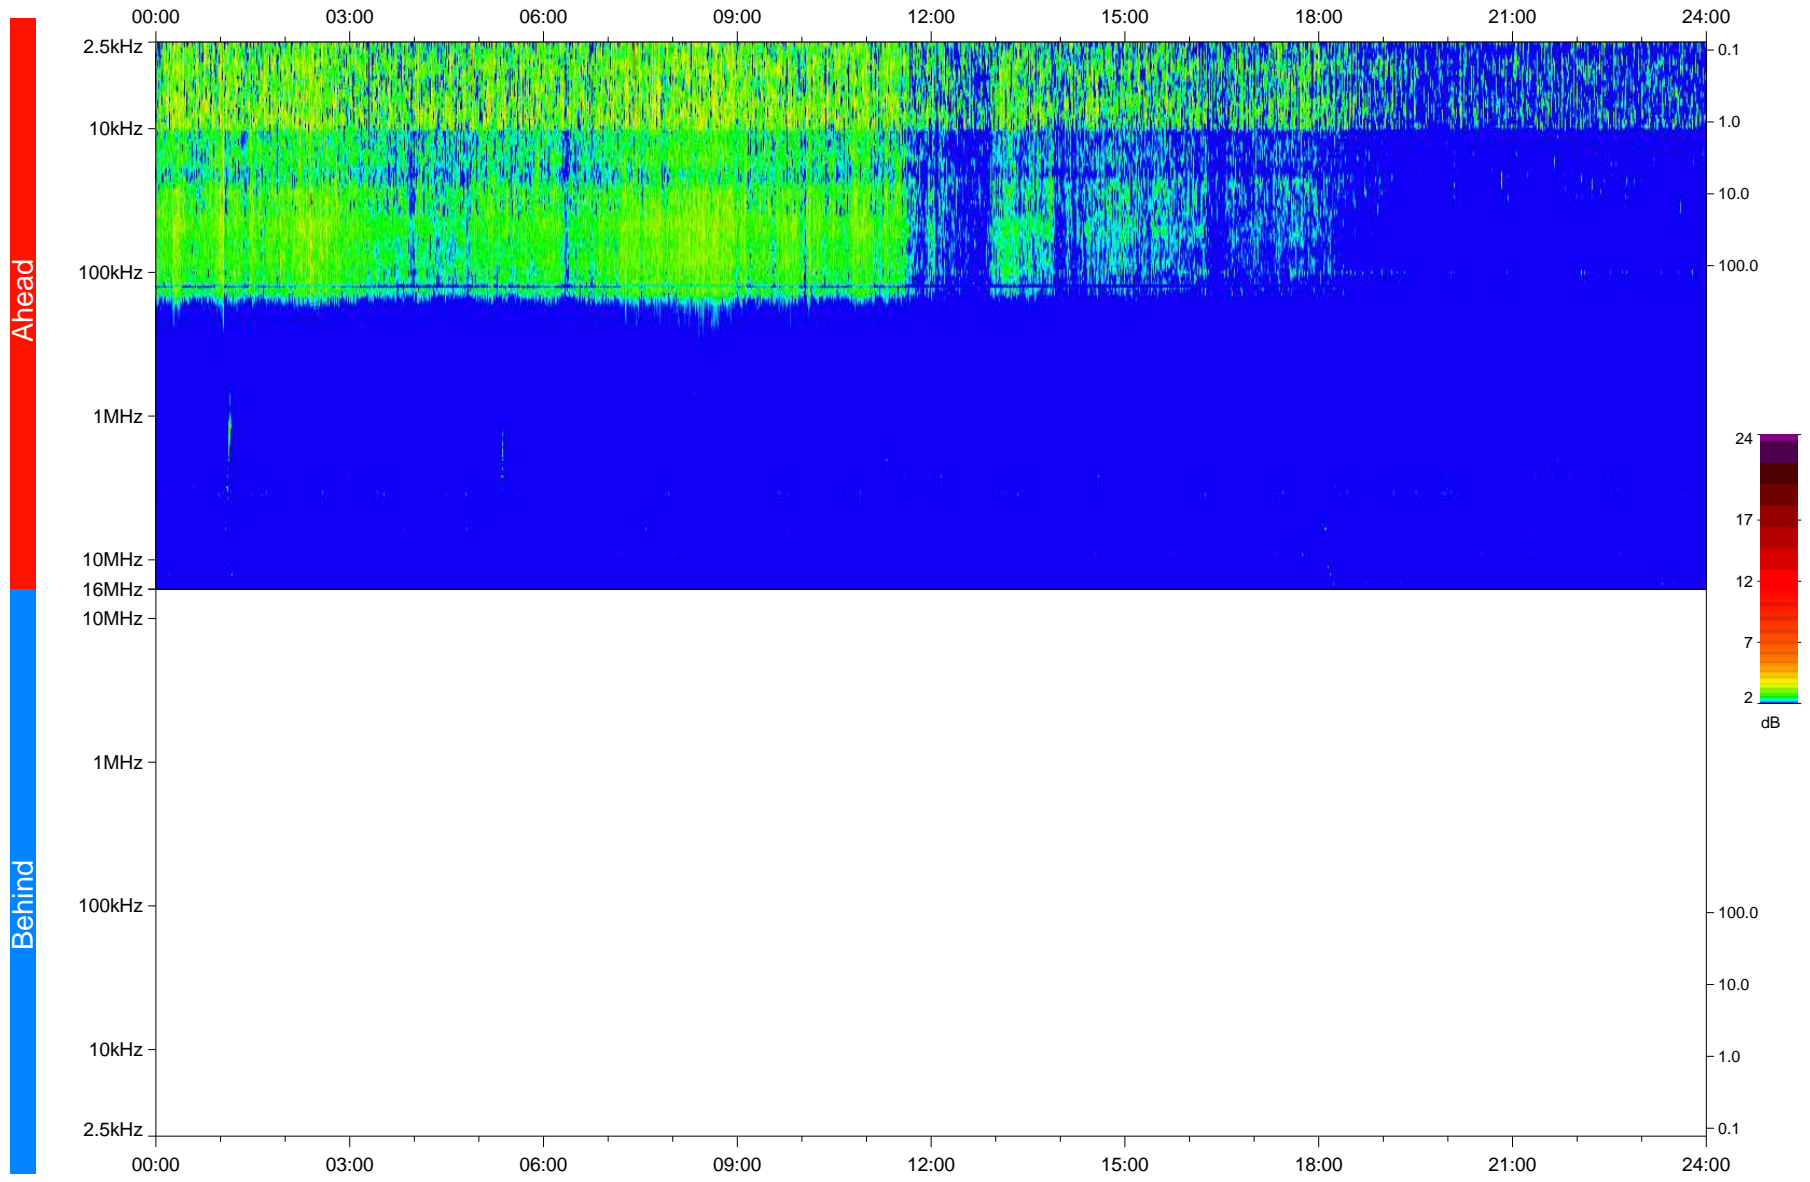

STEREO/WAVES Daily Summary - 30-May-2020 (DOY 151)

Ahead source file: swaves_ahead_2020_151_1_05.fin
Ahead PSE Angle: -72.2°

Behind PSE Angle: 65.4°
Behind source file: No STEREO-B data

Time (UTC)

file: stereo_swaves_daily-summary_color_20200530_v04
made by: space.umn.edu on macOS with IDL 8.8.2 on 2022-10-03 15:03:21, with TLib V945 / dynspec V311