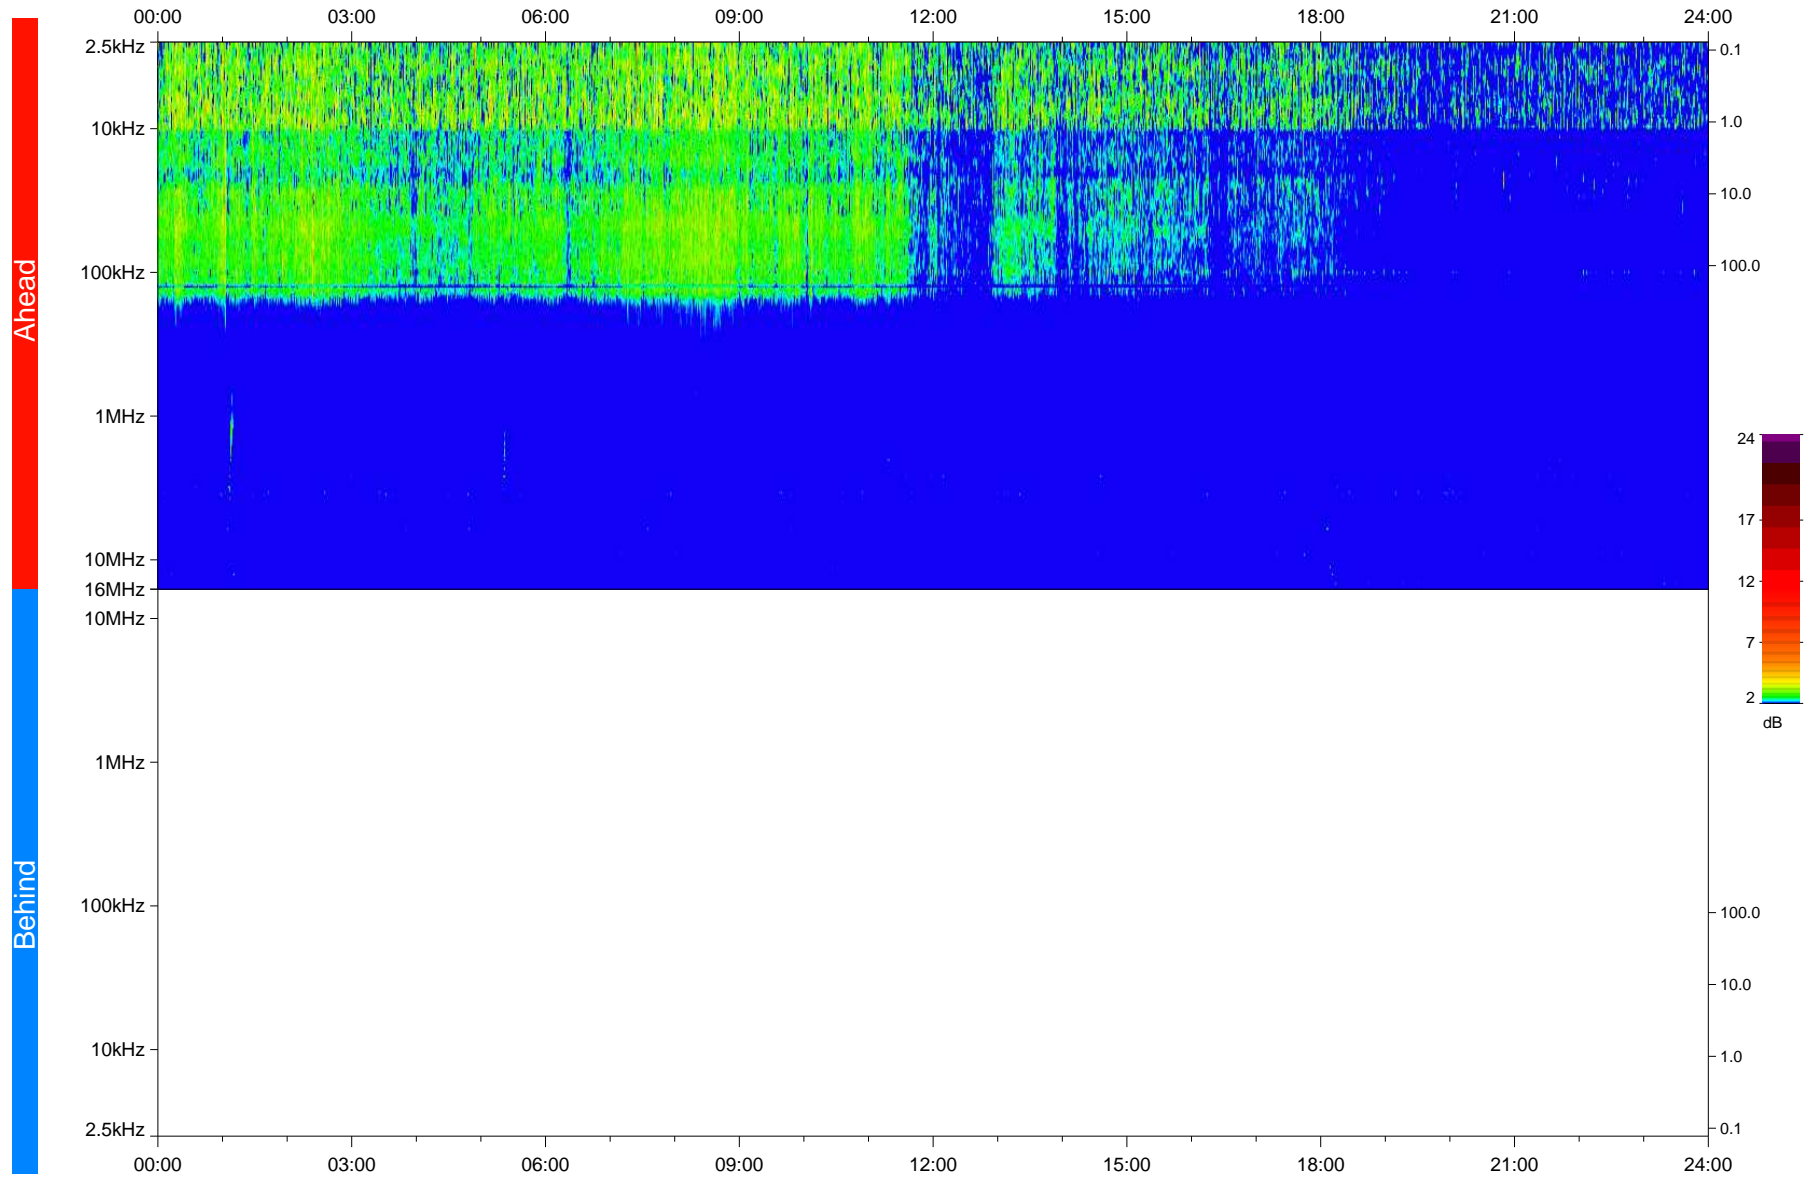

STEREO/WAVES Daily Summary - 30-May-2020 (DOY 151)

Ahead source file: swaves_ahead_2020_151_1_05.fin
Ahead PSE Angle: -72.2°

Behind PSE Angle: 65.4°
Behind source file: No STEREO-B data

Time (UTC)

file: stereo_swaves_daily-summary_color_20200530_v03
made by: space.umn.edu on macOS with IDL 8.8.2 on 2022-09-15 14:20:15, with TLib V945 / dynspec V311