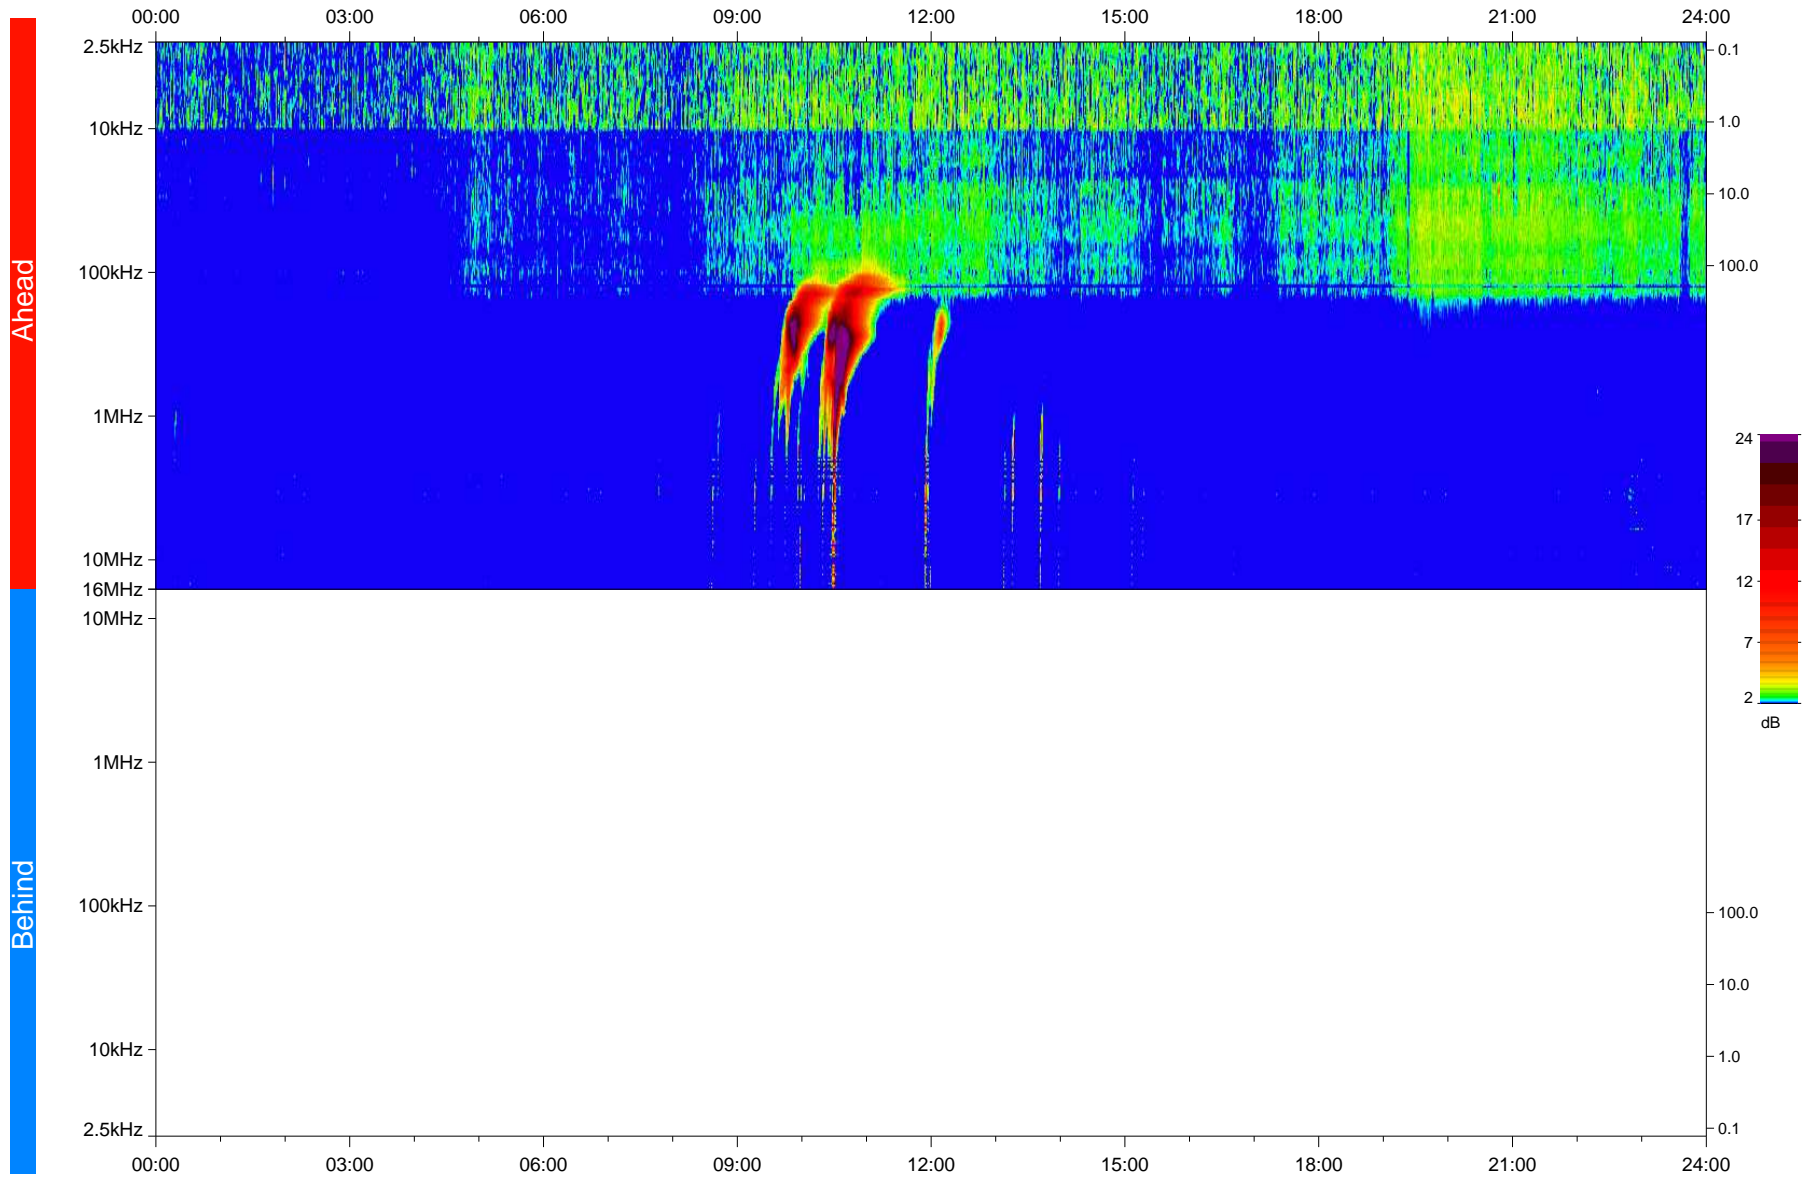

STEREO/WAVES Daily Summary - 28-May-2020 (DOY 149)

Ahead source file: swaves_ahead_2020_149_1_05.fin
Ahead PSE Angle: -72.2°

Behind PSE Angle: 65.7°
Behind source file: No STEREO-B data

Time (UTC)

file: stereo_swaves_daily-summary_color_20200528_v04
made by: space.umn.edu on macOS with IDL 8.8.2 on 2022-10-03 15:00:19, with TLib V945 / dynspec V311