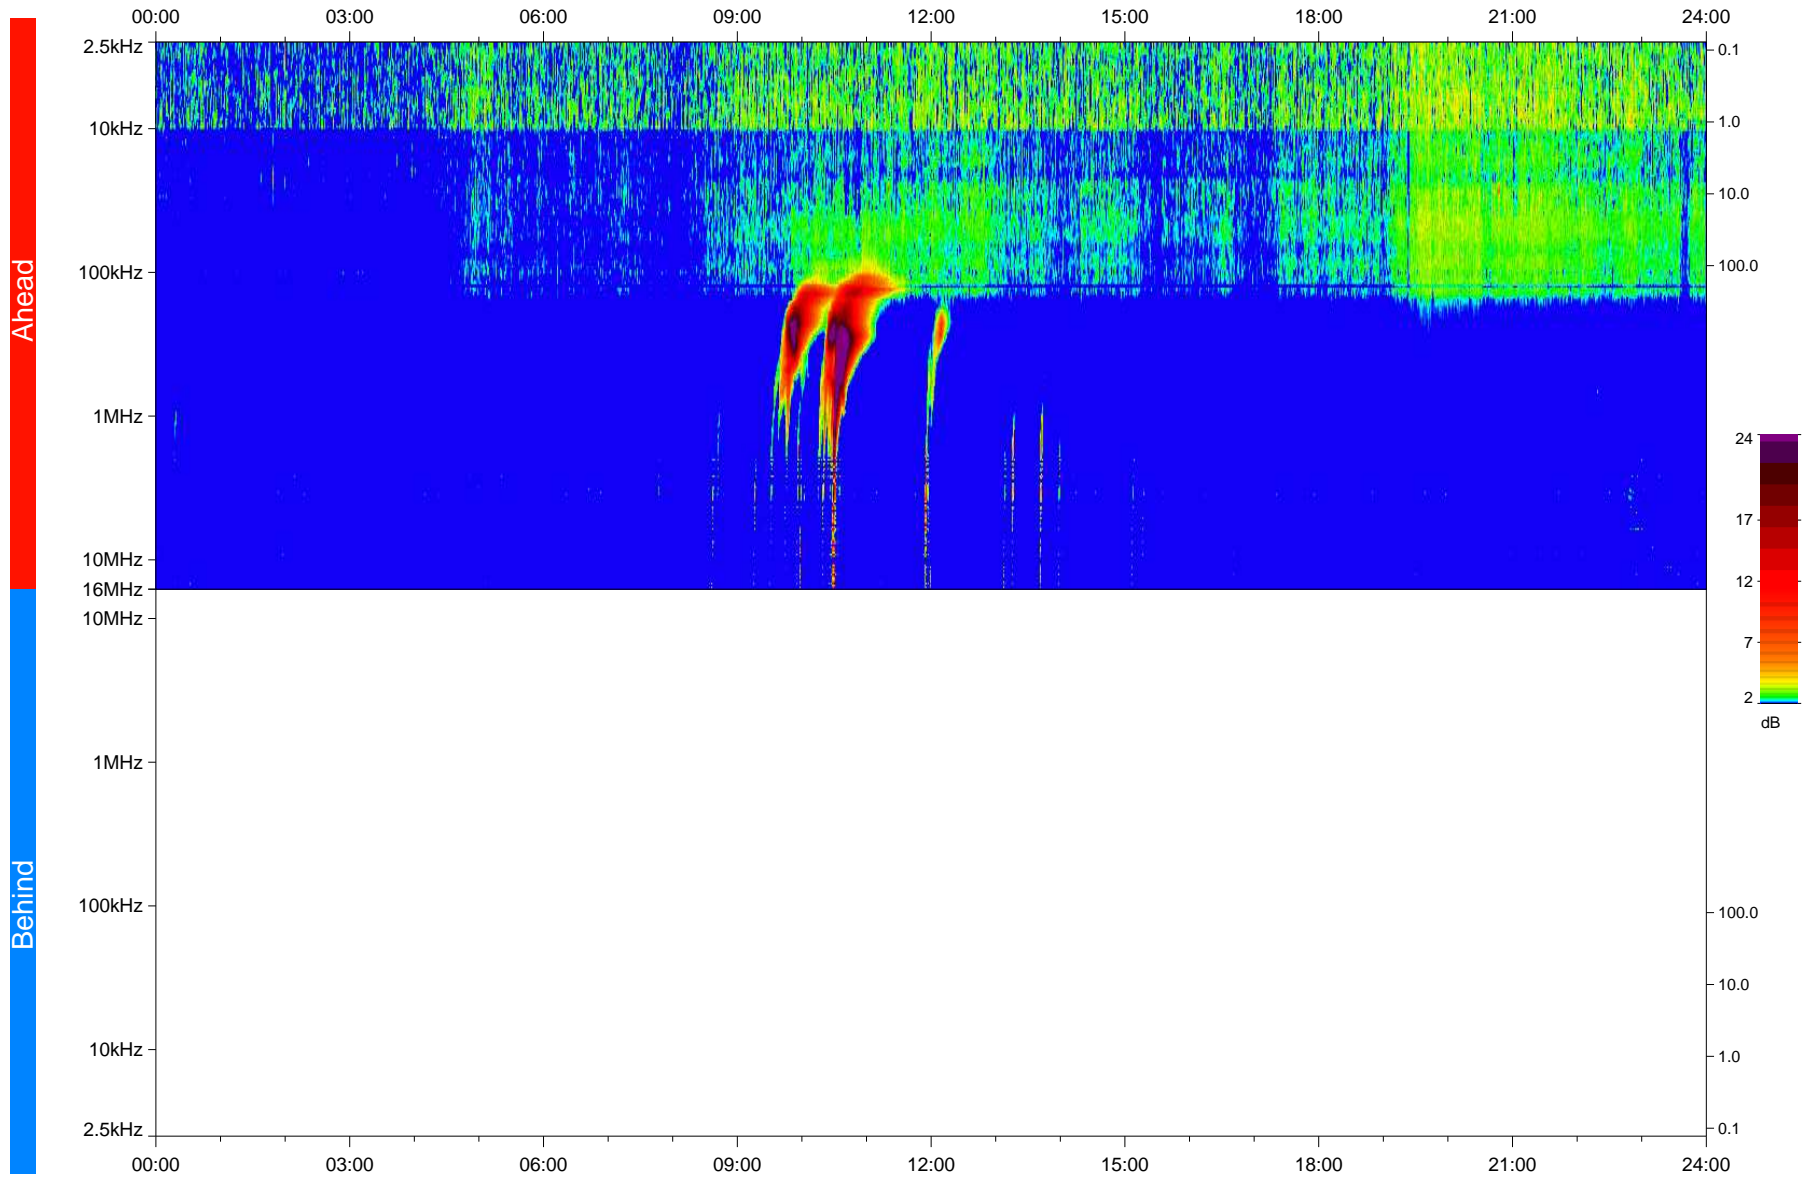

STEREO/WAVES Daily Summary - 28-May-2020 (DOY 149)

Ahead source file: swaves_ahead_2020_149_1_05.fin
Ahead PSE Angle: -72.2°

Behind PSE Angle: 65.7°
Behind source file: No STEREO-B data

Time (UTC)

file: stereo_swaves_daily-summary_color_20200528_v03
made by: space.umn.edu on macOS with IDL 8.8.2 on 2022-09-15 14:17:31, with TLib V945 / dynspec V311