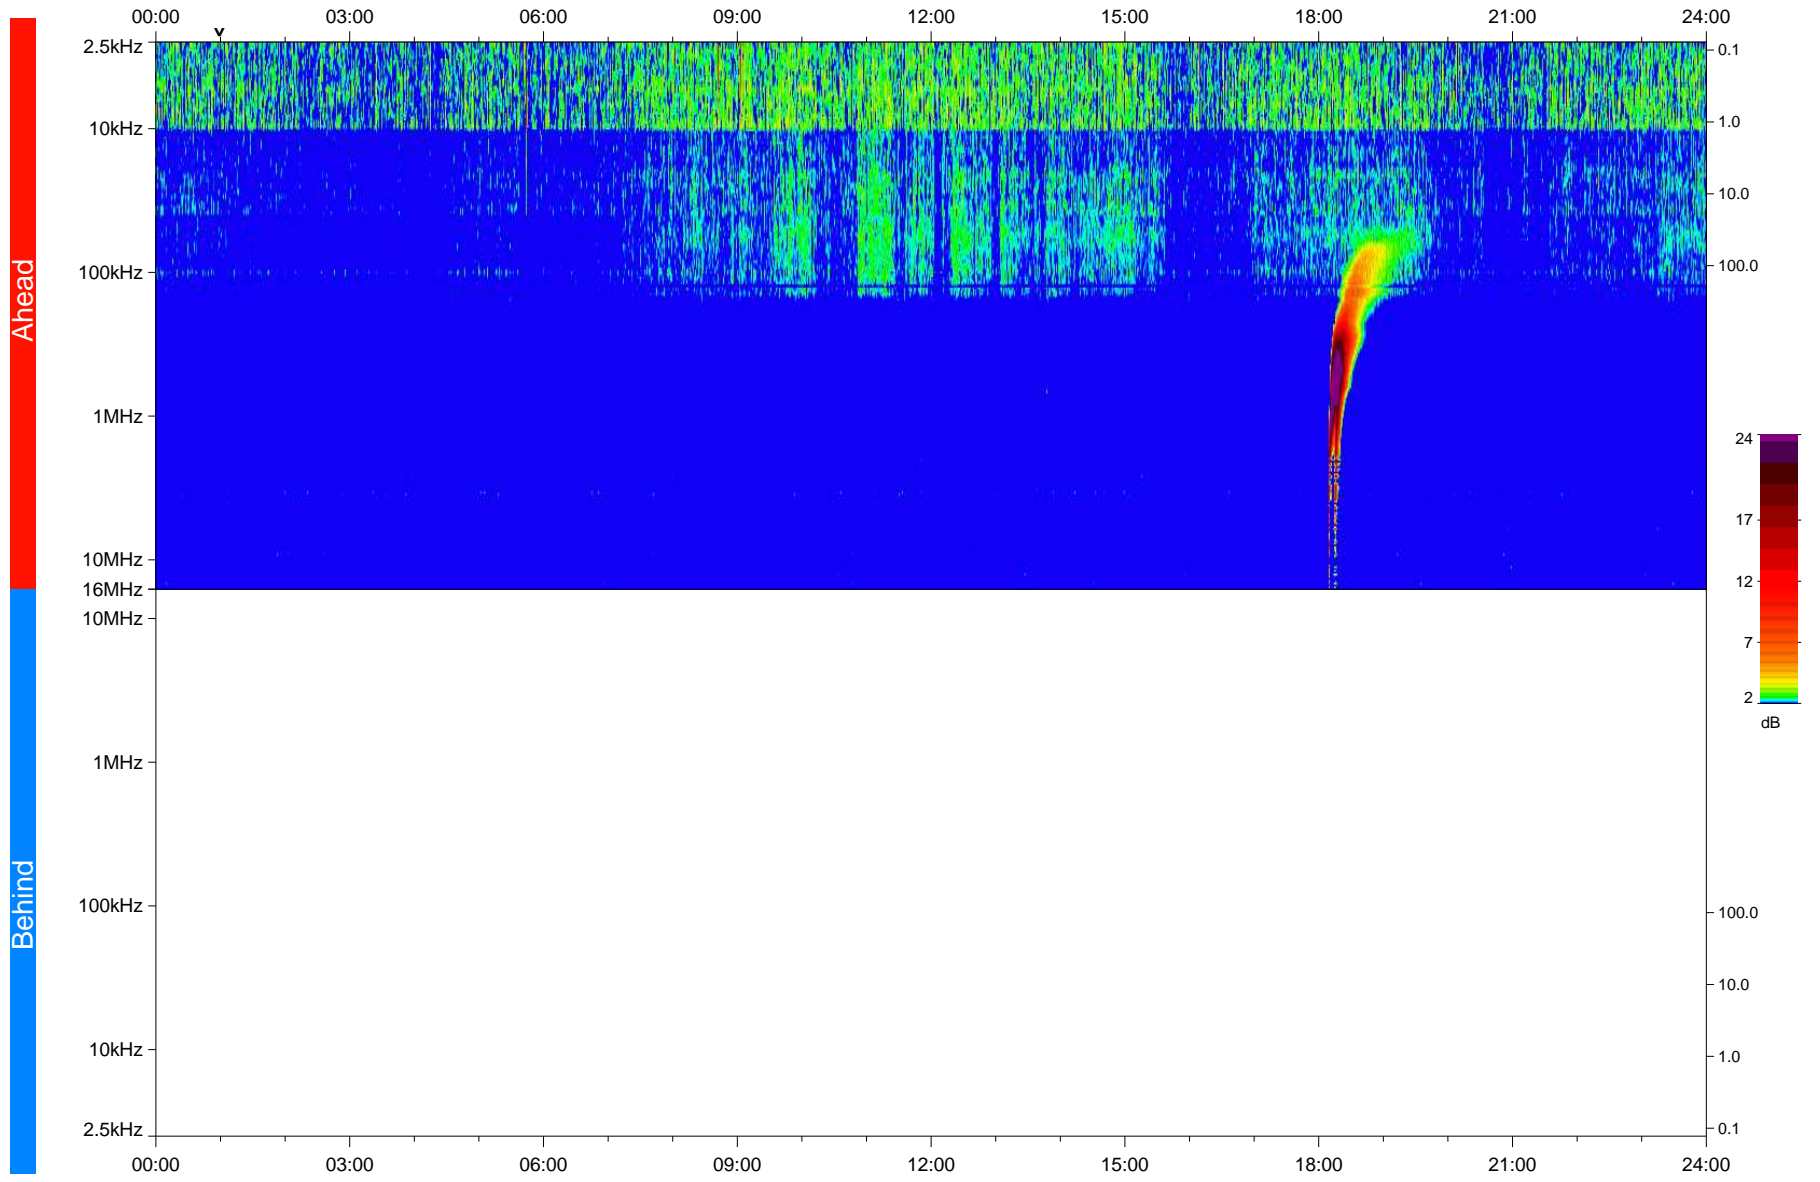

STEREO/WAVES Daily Summary - 27-May-2020 (DOY 148)

Ahead source file: swaves_ahead_2020_148_1_05.fin
Ahead PSE Angle: -72.4°

Behind PSE Angle: 65.8°
Behind source file: No STEREO-B data

Time (UTC)

file: stereo_swaves_daily-summary_color_20200527_v04
made by: space.umn.edu on macOS with IDL 8.8.2 on 2022-10-03 14:58:50, with TMLib V945 / dynspec V311