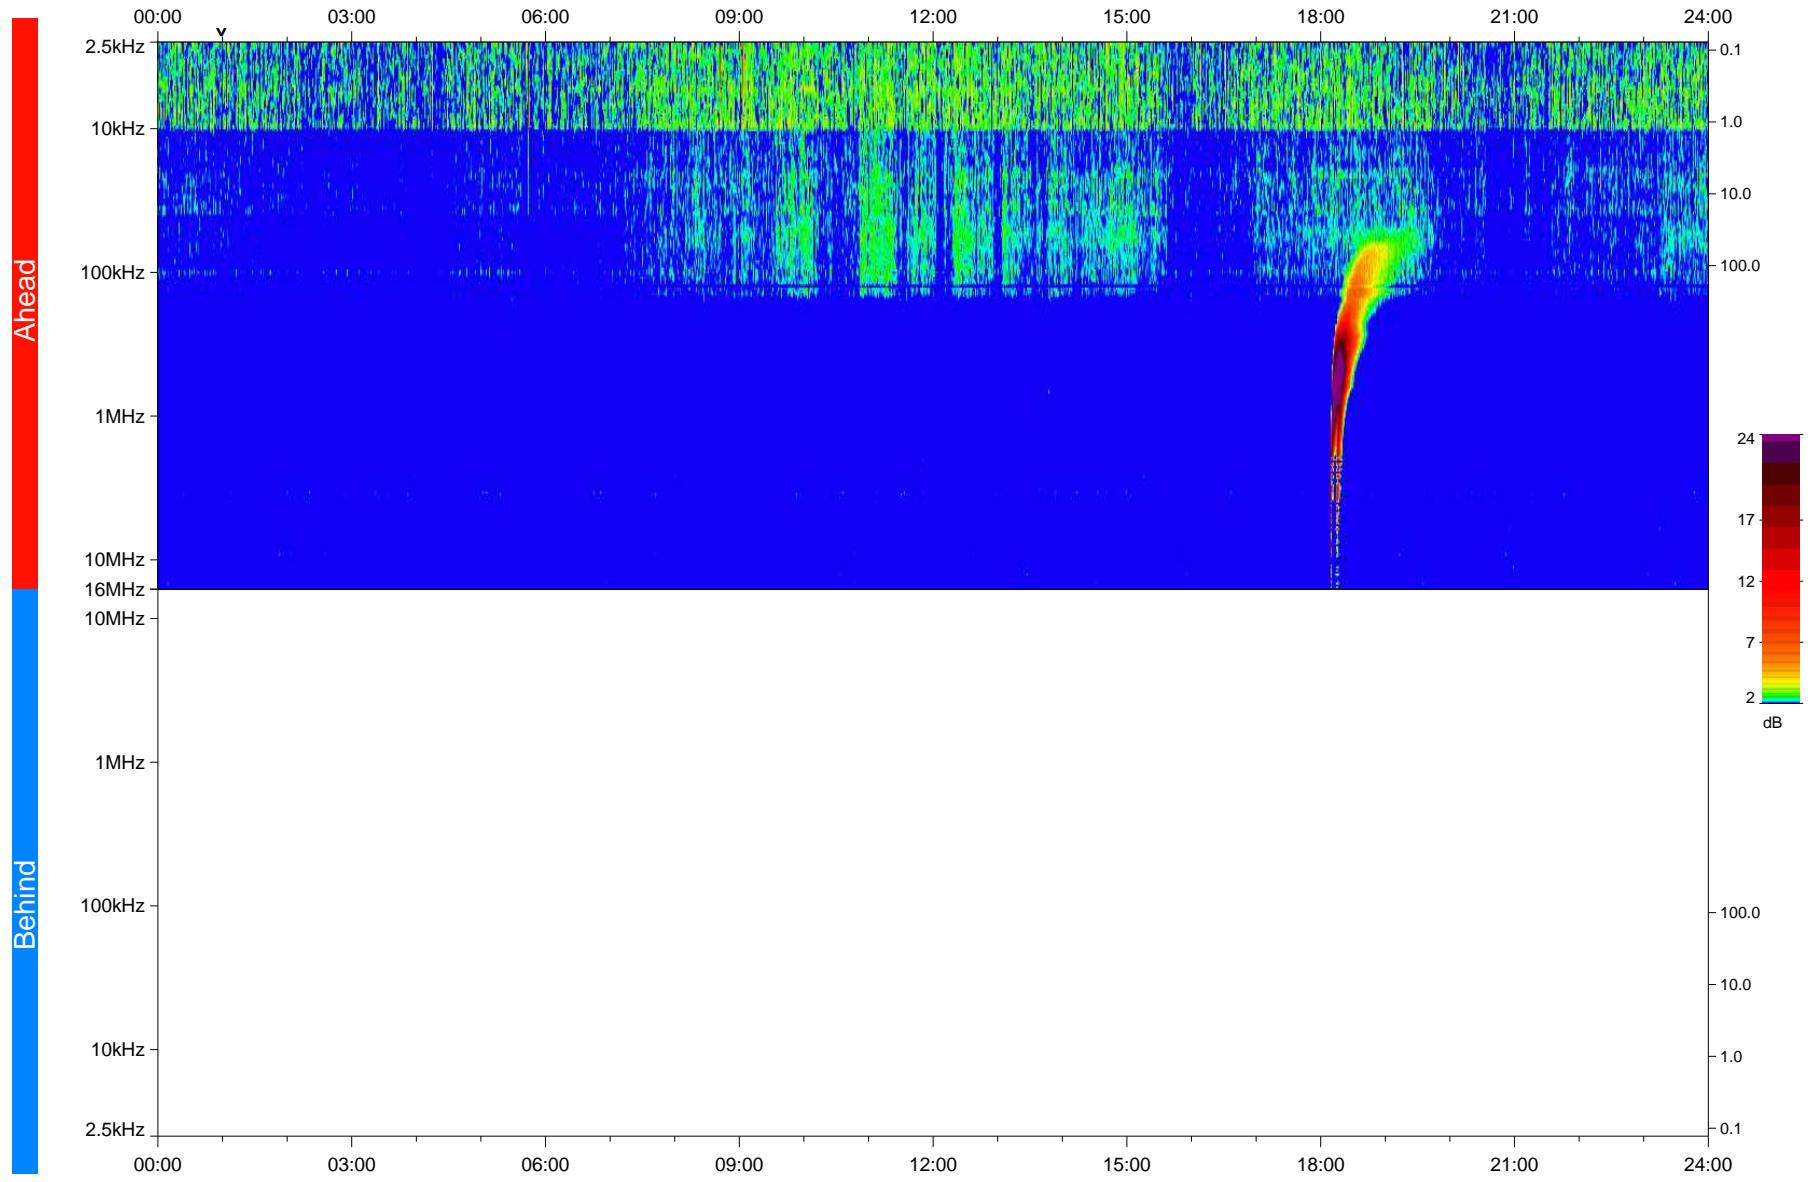

STEREO/WAVES Daily Summary - 27-May-2020 (DOY 148)

Ahead source file: swaves_ahead_2020_148_1_05.fin
Ahead PSE Angle: -72.4°

Behind PSE Angle: 65.8°
Behind source file: No STEREO-B data

Time (UTC)

file: stereo_swaves_daily-summary_color_20200527_v03
made by: space.umn.edu on macOS with IDL 8.8.2 on 2022-09-15 14:16:10, with TLib V945 / dynspec V311