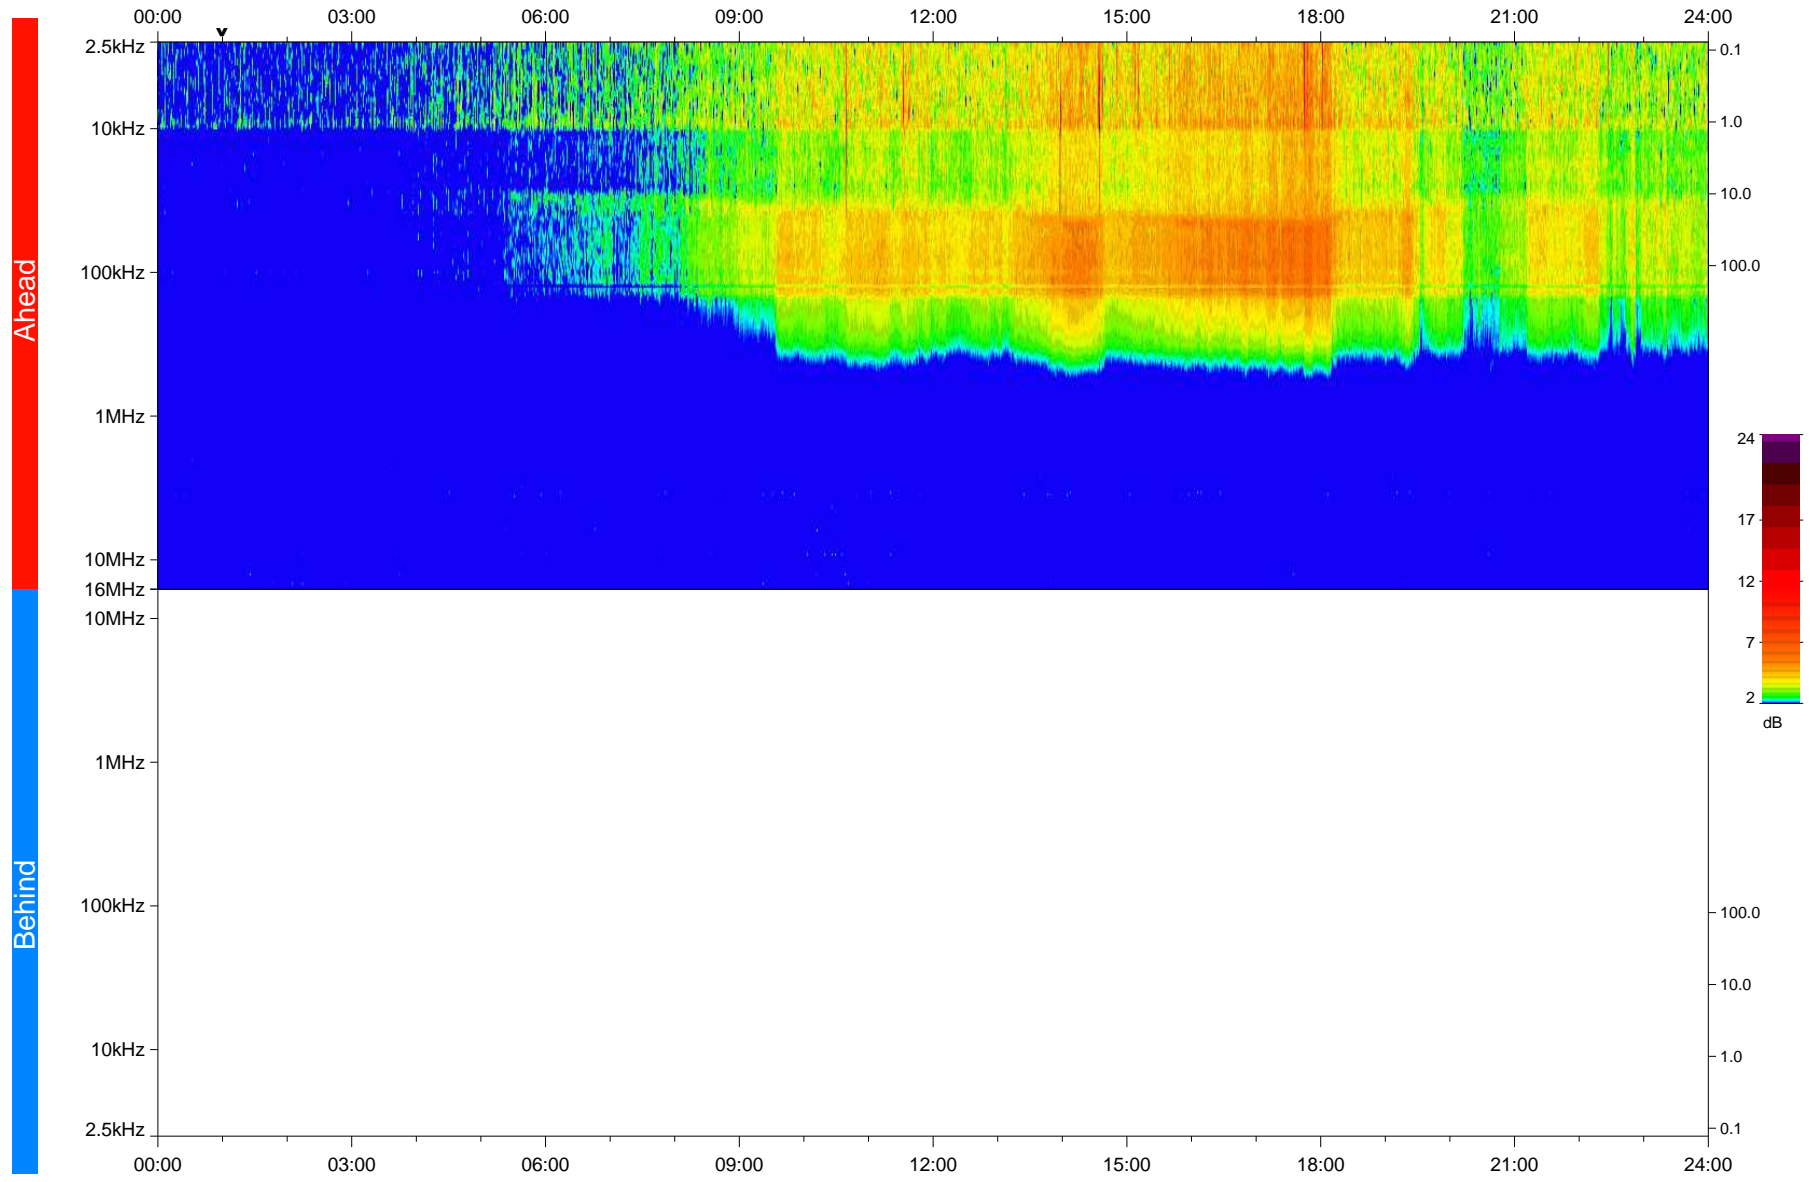

STEREO/WAVES Daily Summary - 25-May-2020 (DOY 146)

Ahead source file: swaves_ahead_2020_146_1_05.fin
Ahead PSE Angle: -72.5°

Behind PSE Angle: 66.0°
Behind source file: No STEREO-B data

Time (UTC)

file: stereo_swaves_daily-summary_color_20200525_v04
made by: space.umn.edu on macOS with IDL 8.8.2 on 2022-10-03 14:55:51, with TLib V945 / dynspec V311