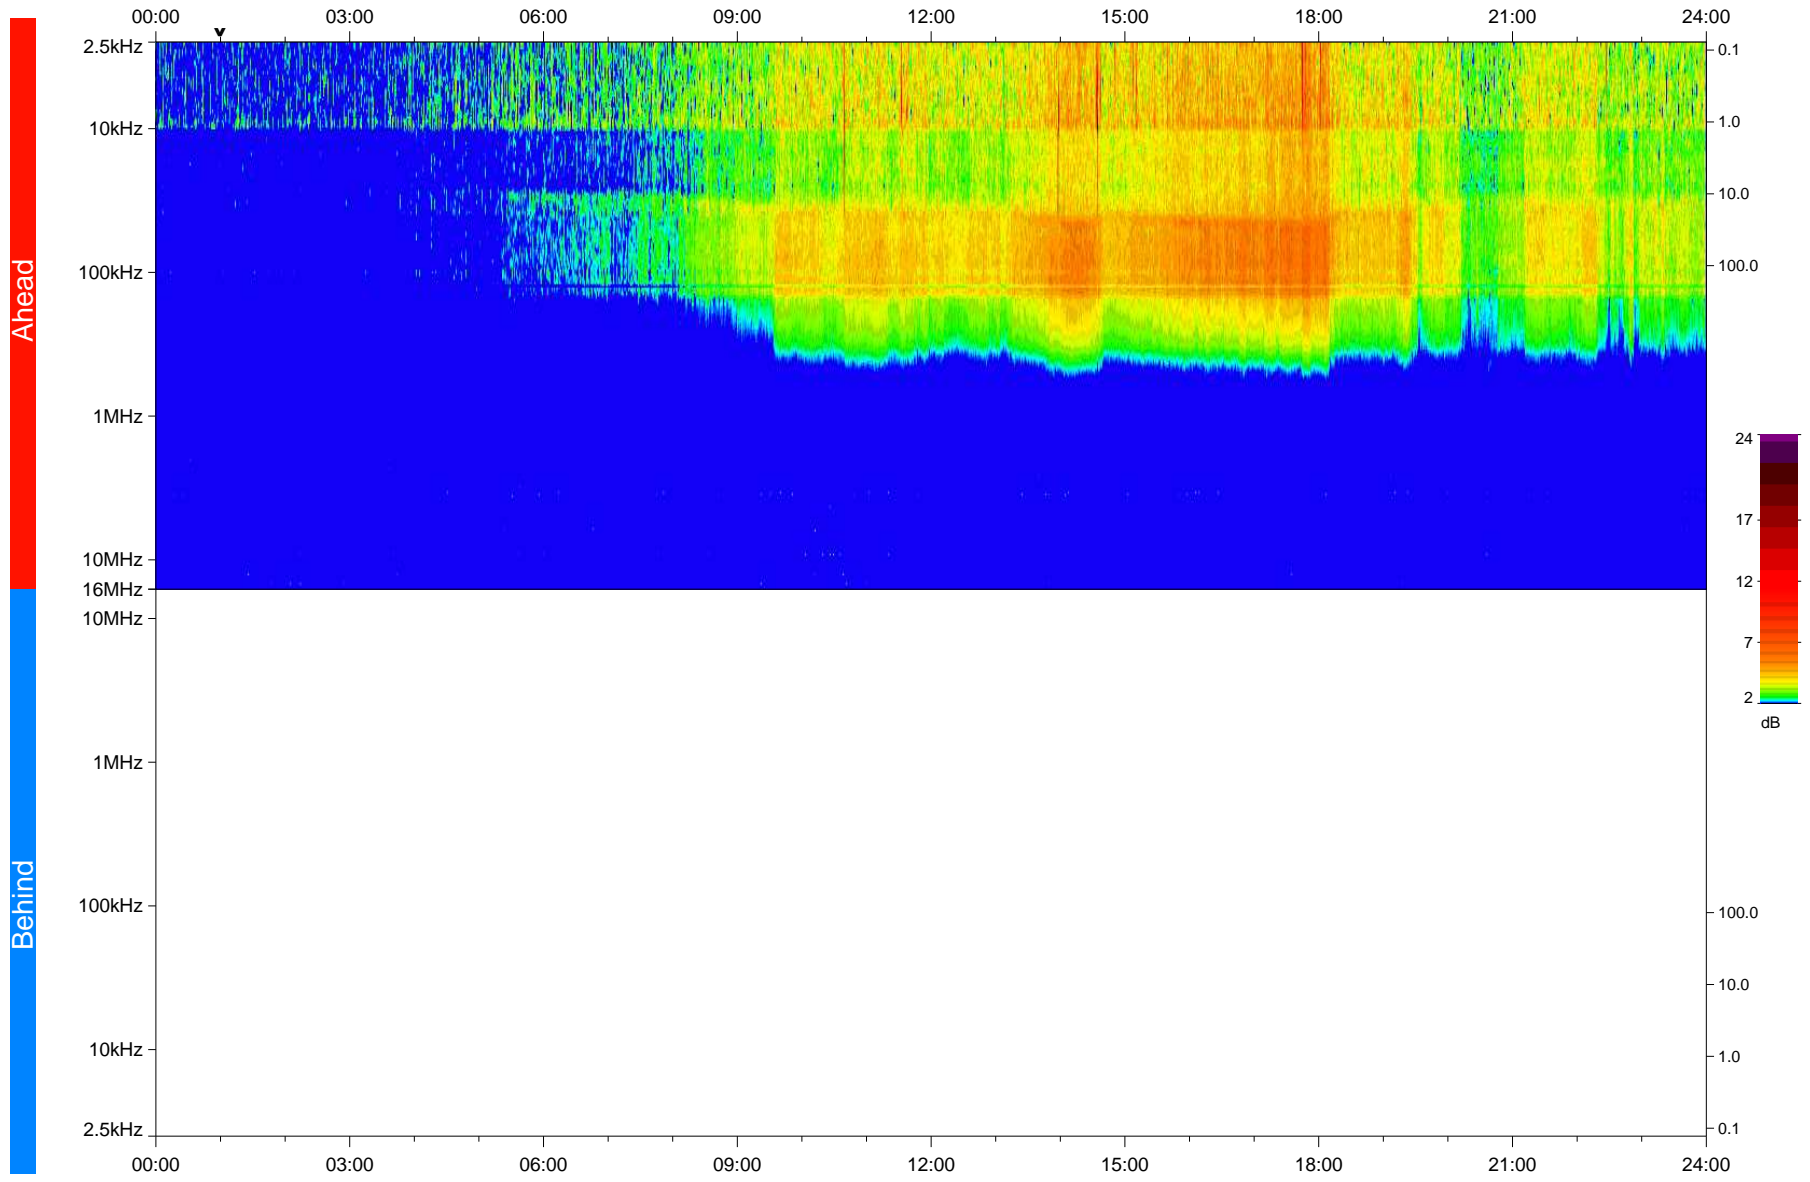

STEREO/WAVES Daily Summary - 25-May-2020 (DOY 146)

Ahead source file: swaves_ahead_2020_146_1_05.fin
Ahead PSE Angle: -72.5°

Behind PSE Angle: 66.0°
Behind source file: No STEREO-B data

Time (UTC)

file: stereo_swaves_daily-summary_color_20200525_v03
made by: space.umn.edu on macOS with IDL 8.8.2 on 2022-09-15 14:13:27, with TLib V945 / dynspec V311