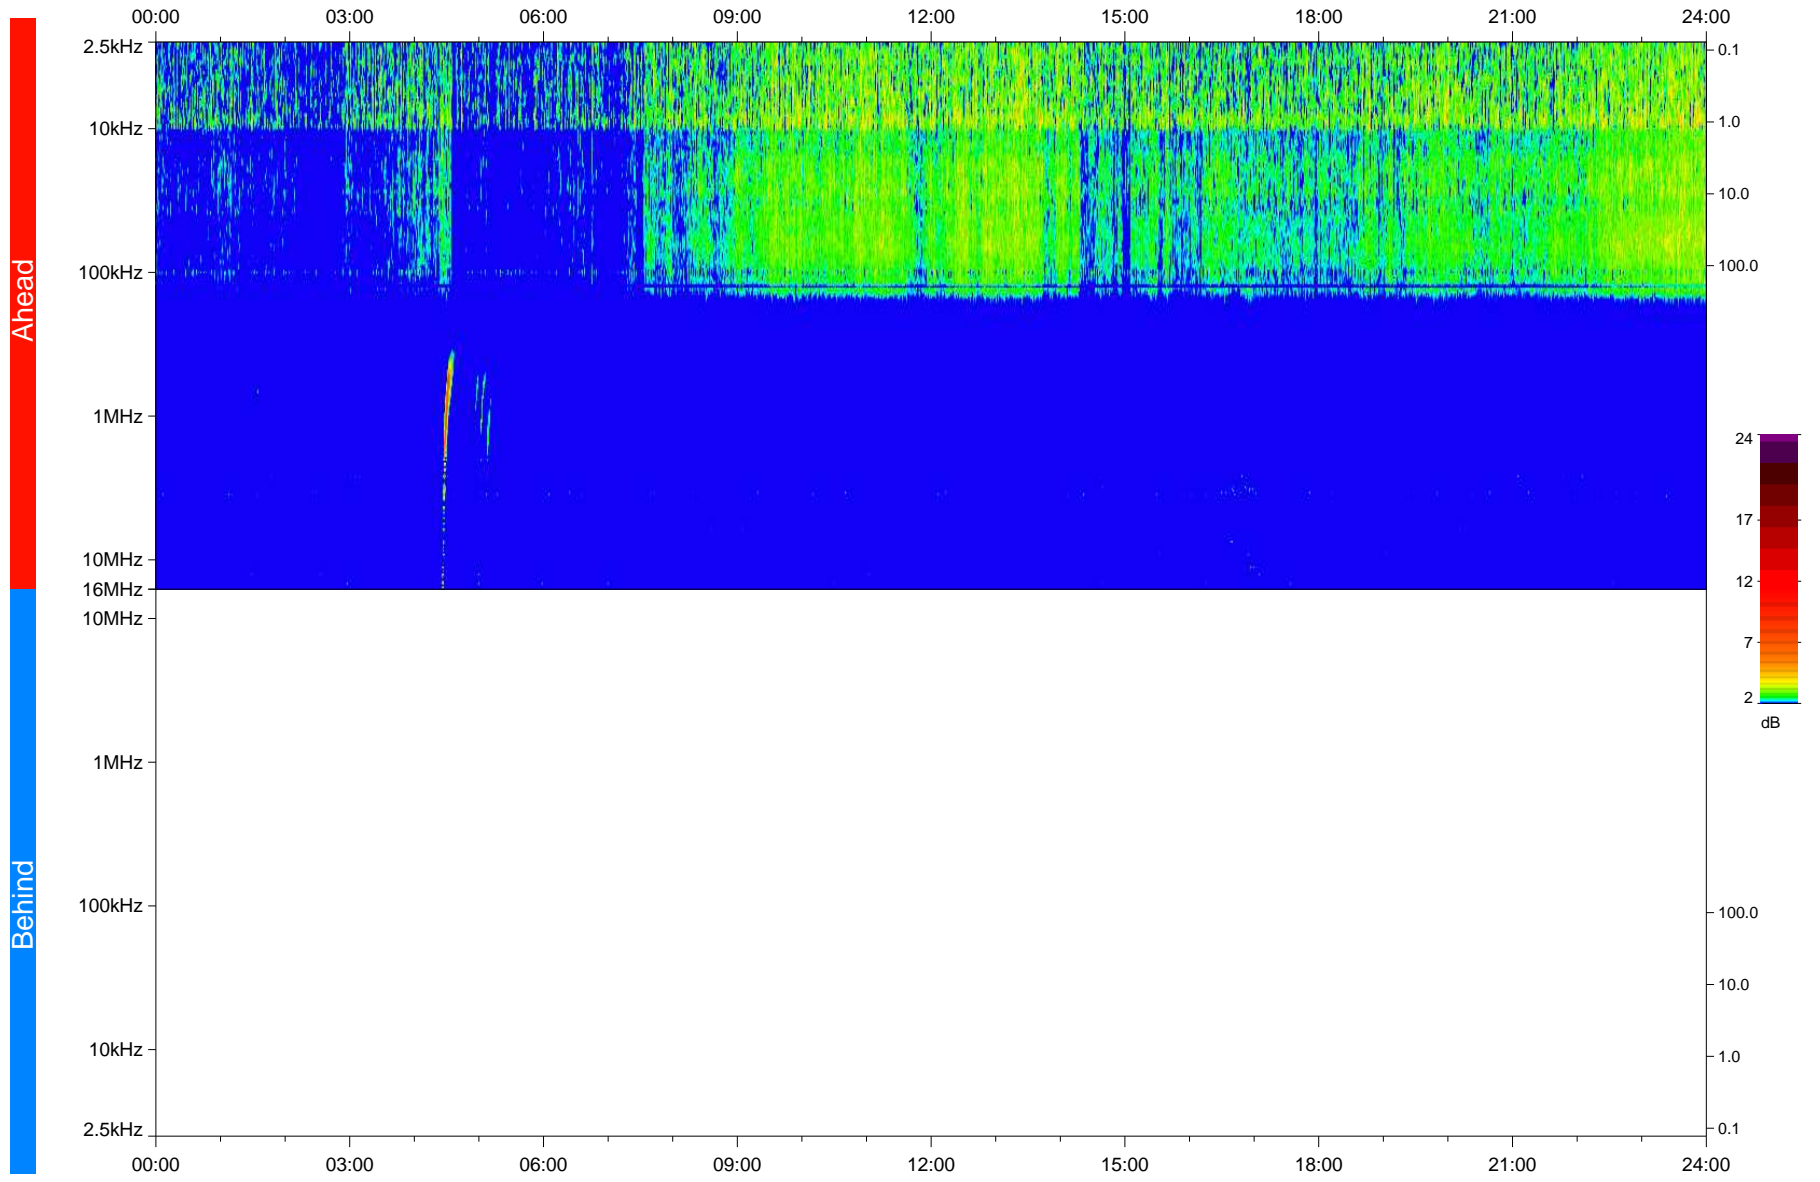

STEREO/WAVES Daily Summary - 22-May-2020 (DOY 143)

Ahead source file: swaves_ahead_2020_143_1_05.fin
Ahead PSE Angle: -72.7°

Behind PSE Angle: 66.3°
Behind source file: No STEREO-B data

Time (UTC)

file: stereo_swaves_daily-summary_color_20200522_v04
made by: space.umn.edu on macOS with IDL 8.8.2 on 2022-10-03 14:51:20, with TLib V945 / dynspec V311