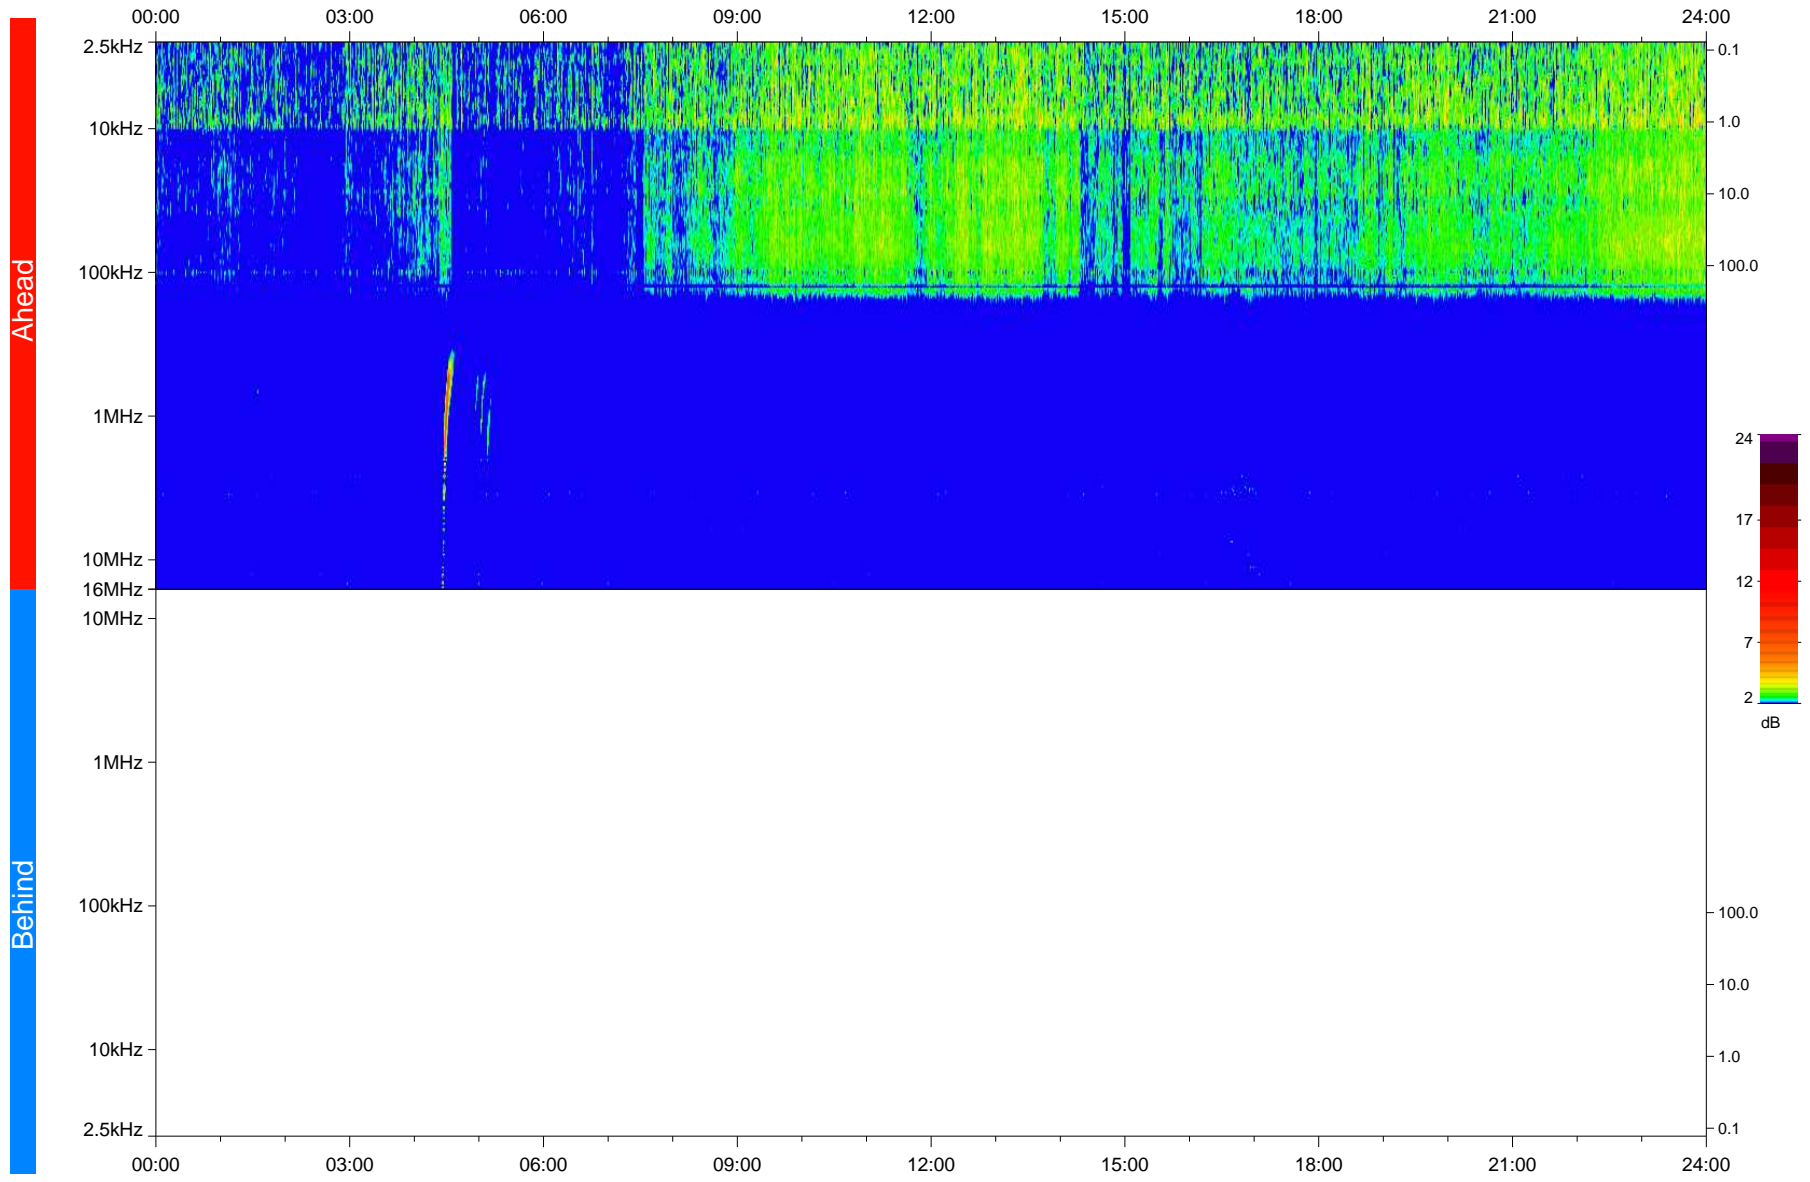

STEREO/WAVES Daily Summary - 22-May-2020 (DOY 143)

Ahead source file: swaves_ahead_2020_143_1_05.fin
Ahead PSE Angle: -72.7°

Behind PSE Angle: 66.3°
Behind source file: No STEREO-B data

Time (UTC)

file: stereo_swaves_daily-summary_color_20200522_v03
made by: space.umn.edu on macOS with IDL 8.8.2 on 2022-09-15 14:09:19, with TMLib V945 / dynspec V311