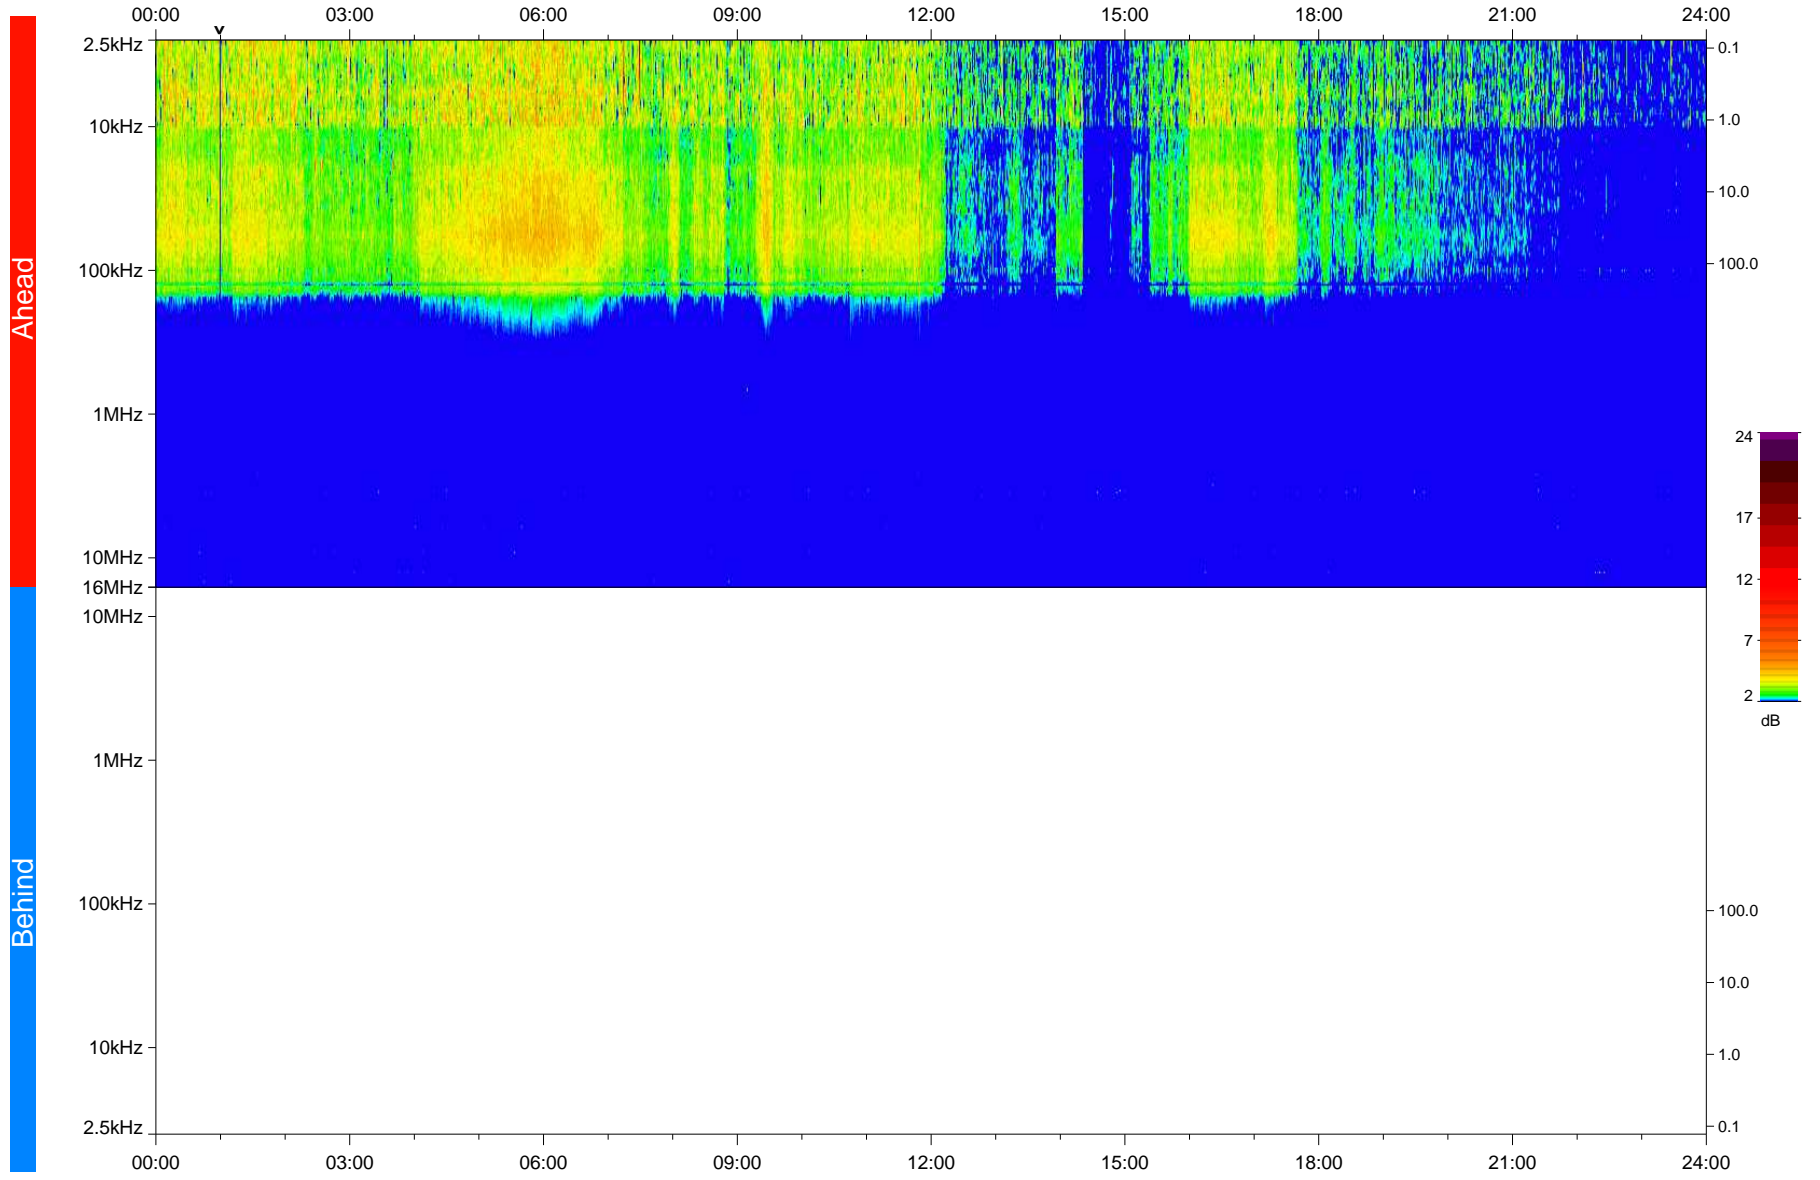

STEREO/WAVES Daily Summary - 21-May-2020 (DOY 142)

Ahead source file: swaves_ahead_2020_142_1_05.fin
Ahead PSE Angle: -72.8°

Behind PSE Angle: 66.4°
Behind source file: No STEREO-B data

Time (UTC)

file: stereo_swaves_daily-summary_color_20200521_v04
made by: space.umn.edu on macOS with IDL 8.8.2 on 2022-10-03 14:49:51, with TLib V945 / dynspec V311