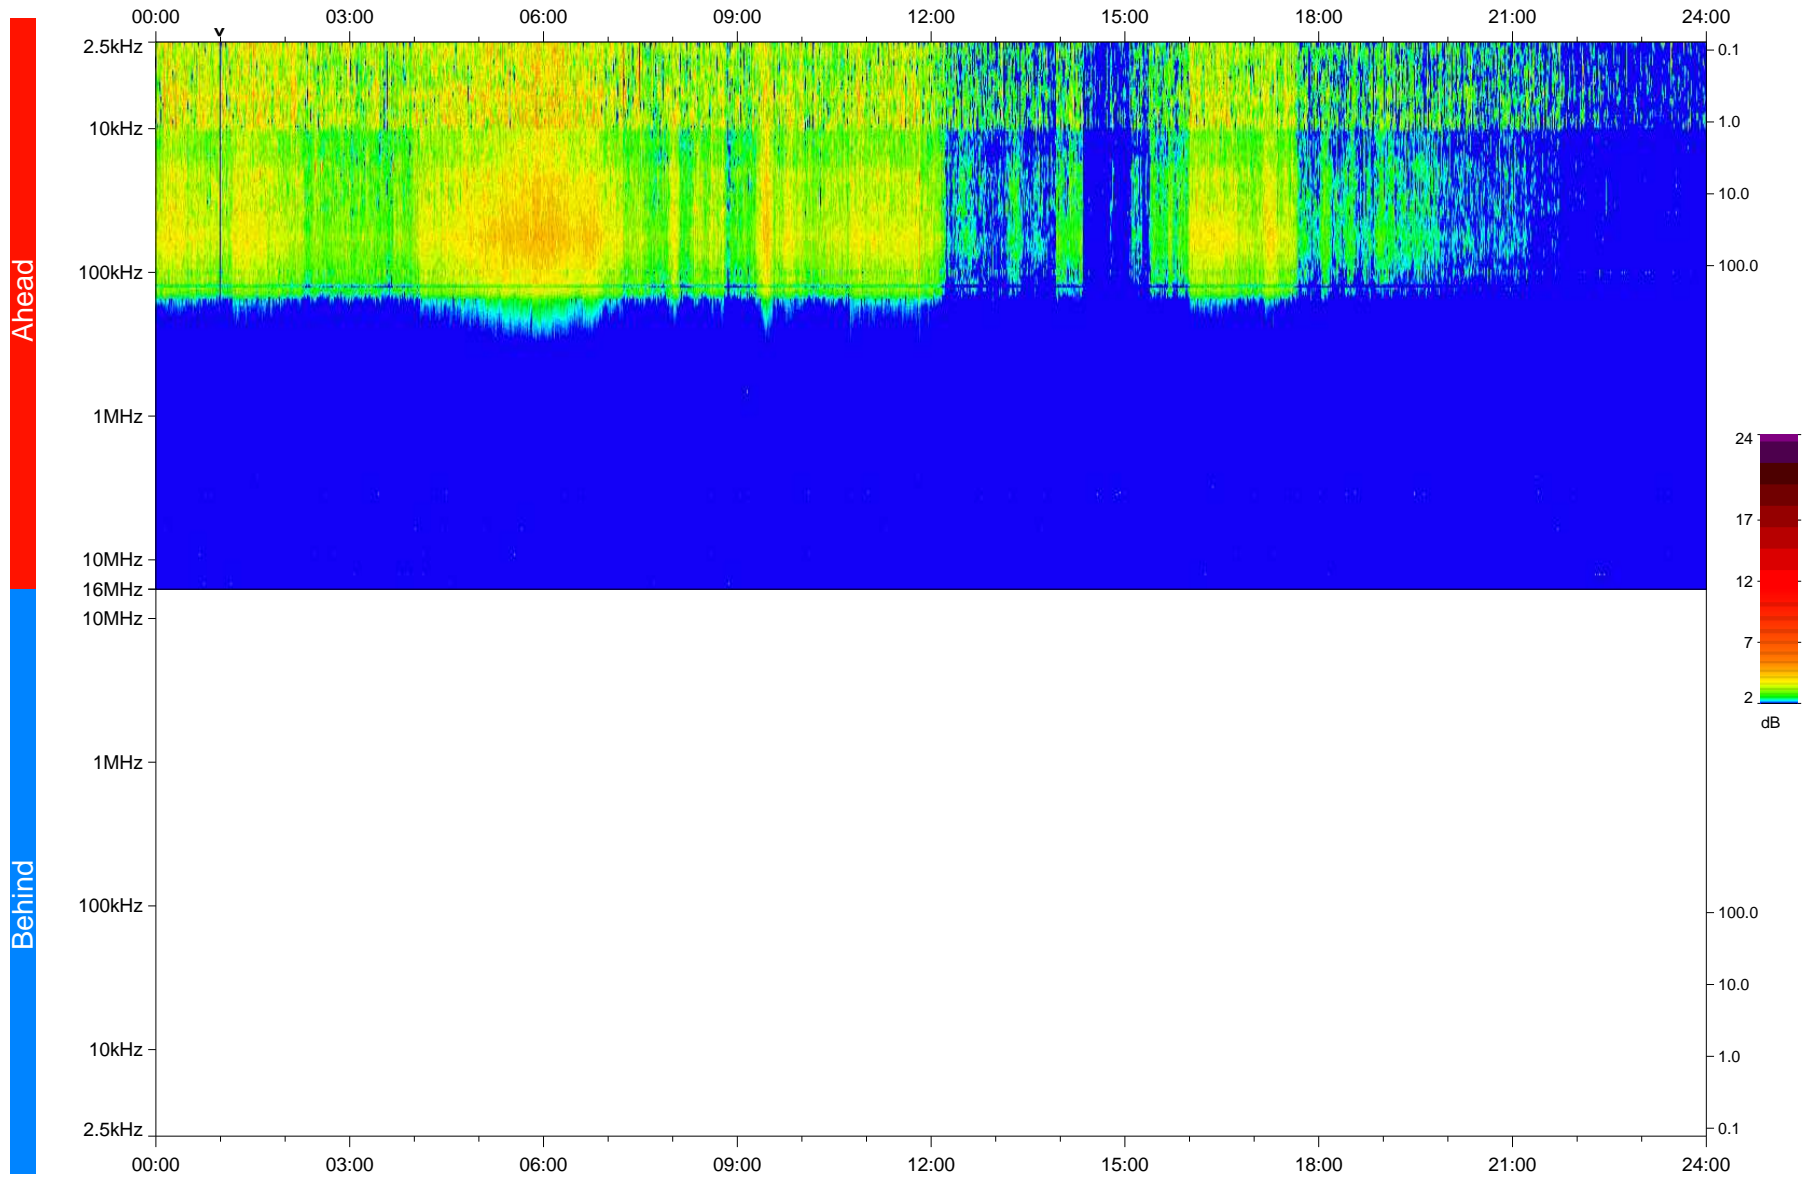

STEREO/WAVES Daily Summary - 21-May-2020 (DOY 142)

Ahead source file: swaves_ahead_2020_142_1_05.fin
Ahead PSE Angle: -72.8°

Behind PSE Angle: 66.4°
Behind source file: No STEREO-B data

Time (UTC)

file: stereo_swaves_daily-summary_color_20200521_v03
made by: space.umn.edu on macOS with IDL 8.8.2 on 2022-09-15 14:07:59, with TLib V945 / dynspec V311