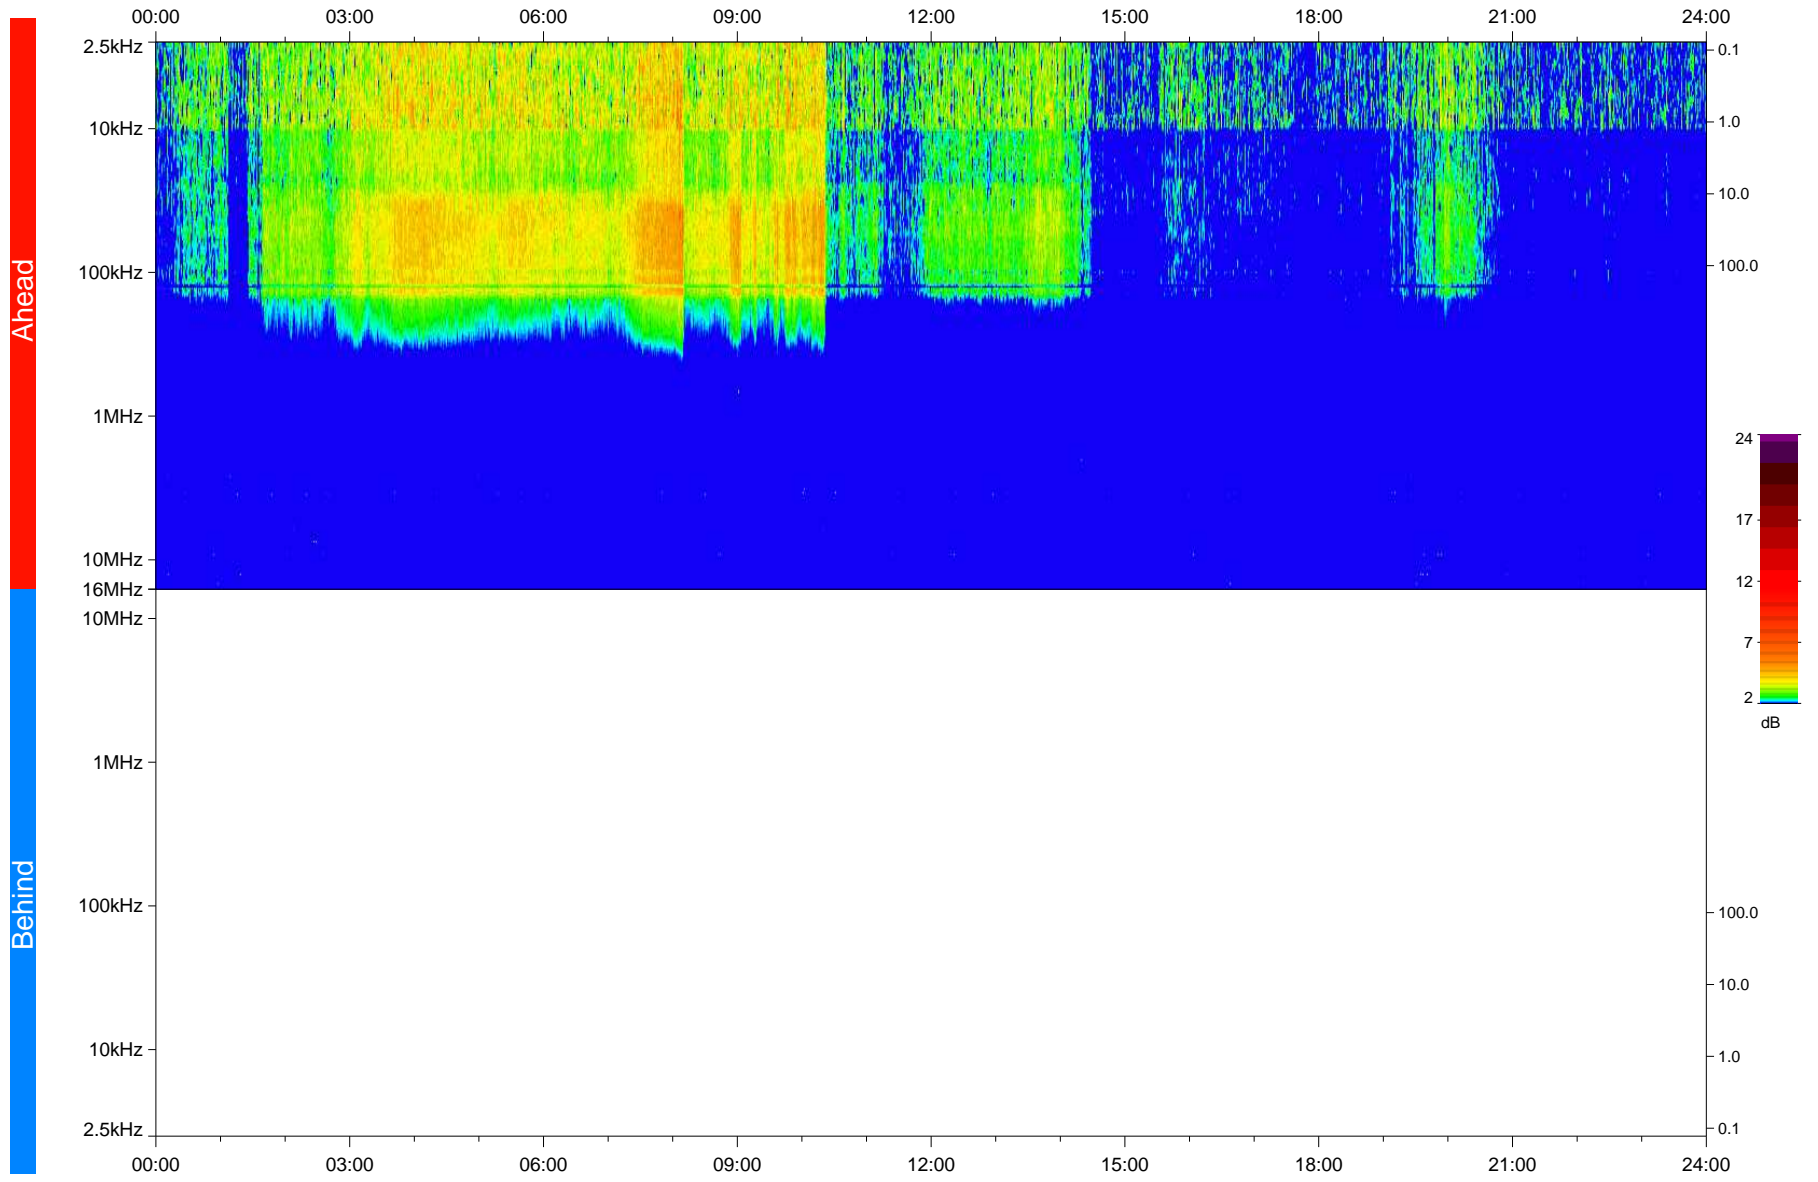

# STEREO/WAVES Daily Summary - 20-May-2020 (DOY 141)

Ahead source file: swaves\_ahead\_2020\_141\_1\_05.fin  
Ahead PSE Angle: -72.8°

Behind PSE Angle: 66.6°  
Behind source file: No STEREO-B data

Time (UTC)

file: stereo\_swaves\_daily-summary\_color\_20200520\_v04  
made by: space.umn.edu on macOS with IDL 8.8.2 on 2022-10-03 14:48:22, with TLib V945 / dynspec V311