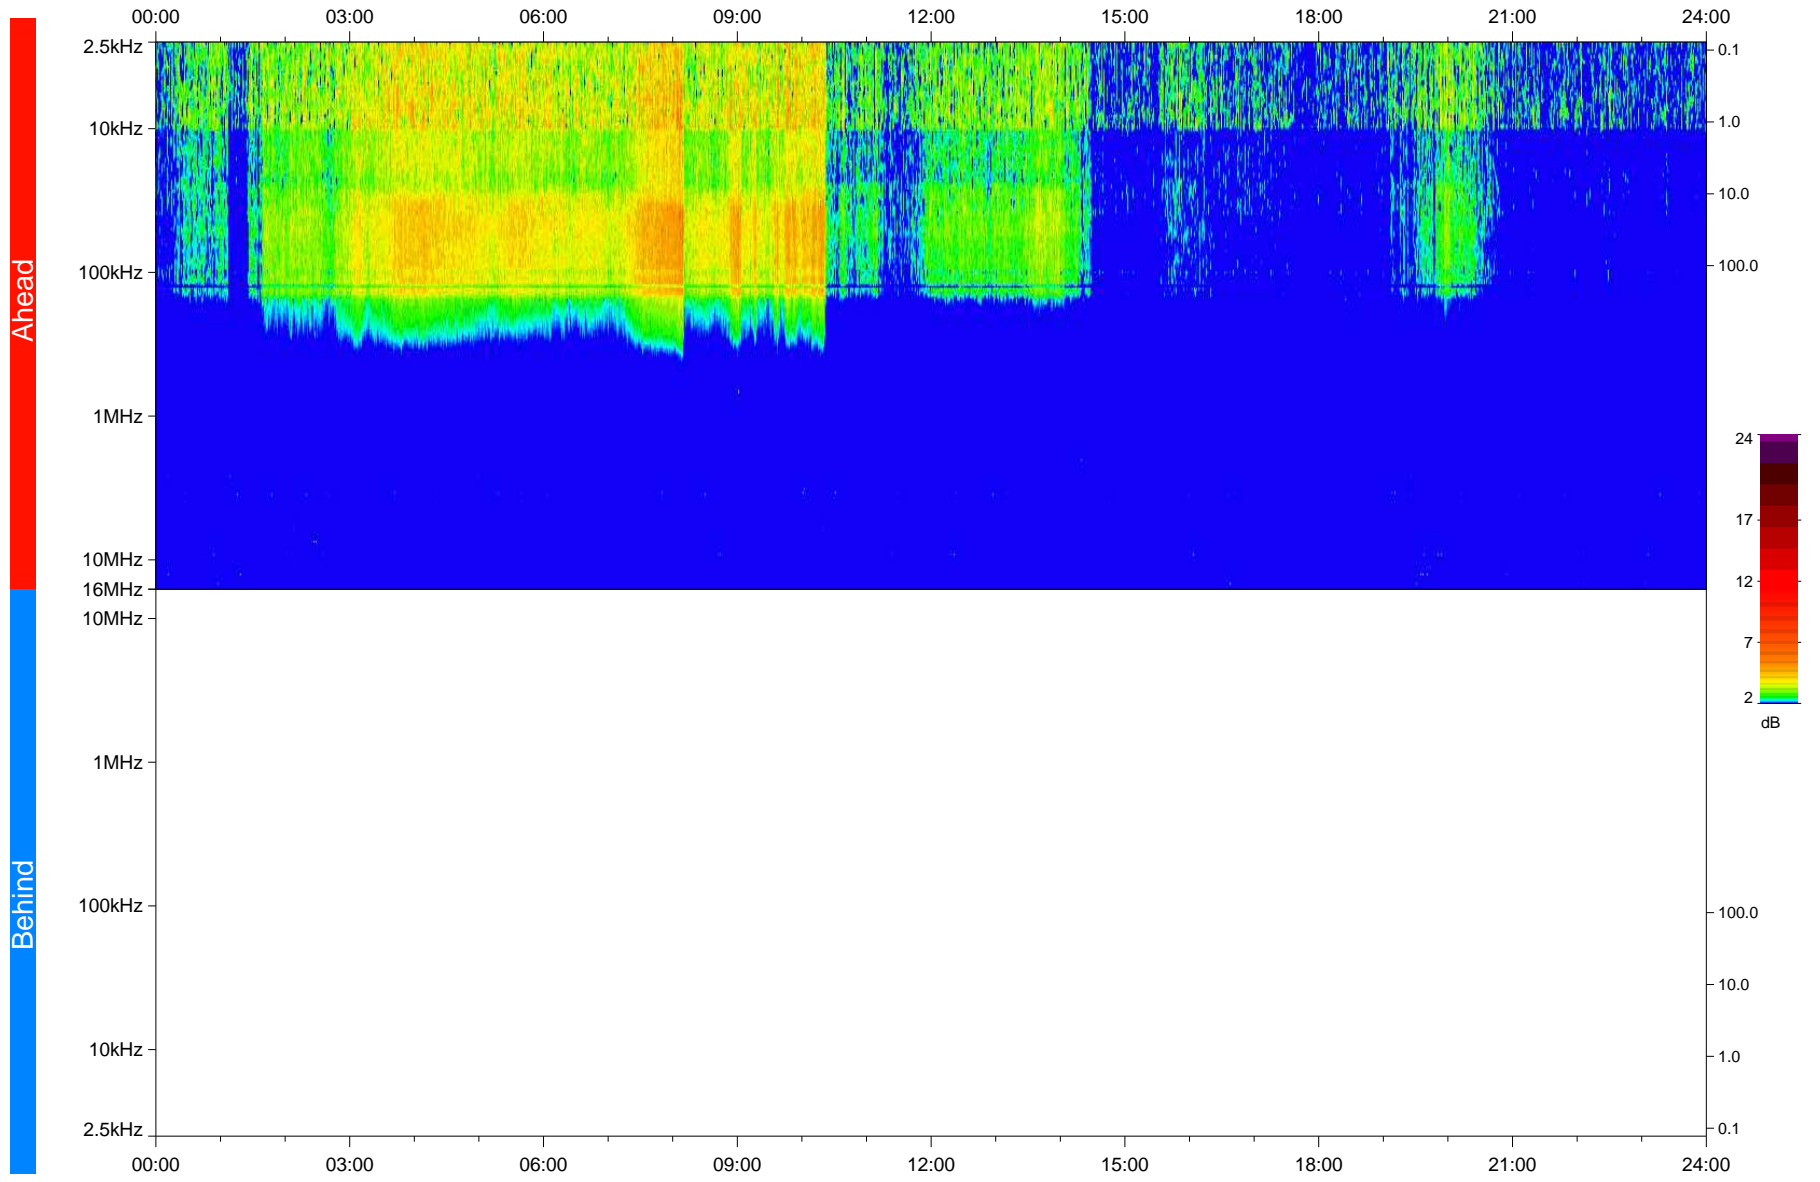

# STEREO/WAVES Daily Summary - 20-May-2020 (DOY 141)

Ahead source file: swaves\_ahead\_2020\_141\_1\_05.fin  
Ahead PSE Angle: -72.8°

Behind PSE Angle: 66.6°  
Behind source file: No STEREO-B data

Time (UTC)

file: stereo\_swaves\_daily-summary\_color\_20200520\_v03  
made by: space.umn.edu on macOS with IDL 8.8.2 on 2022-09-15 14:06:38, with TLib V945 / dynspec V311