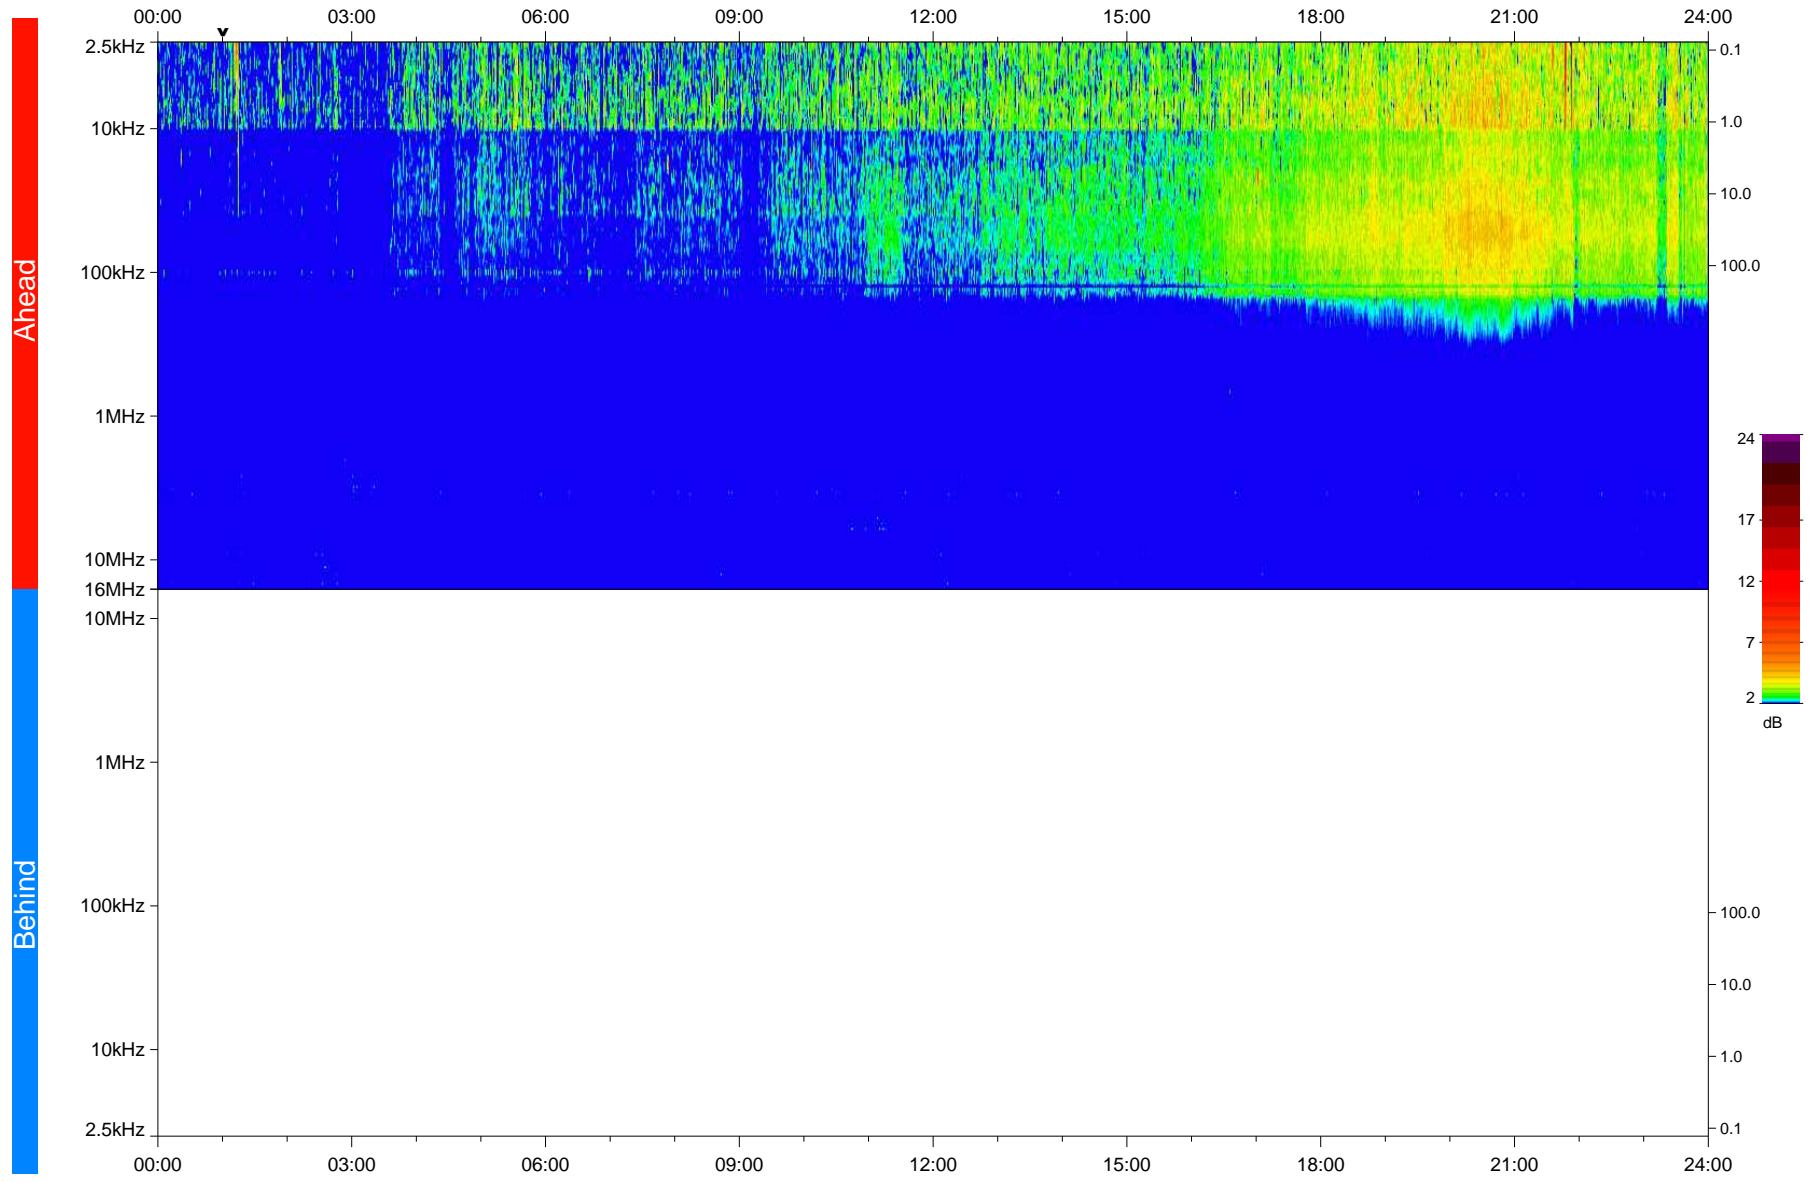

# STEREO/WAVES Daily Summary - 19-May-2020 (DOY 140)

Ahead source file: swaves\_ahead\_2020\_140\_1\_05.fin  
Ahead PSE Angle: -73.0°

Behind PSE Angle: 66.6°  
Behind source file: No STEREO-B data

Time (UTC)

file: stereo\_swaves\_daily-summary\_color\_20200519\_v04  
made by: space.umn.edu on macOS with IDL 8.8.2 on 2022-10-03 14:46:51, with TLib V945 / dynspec V311