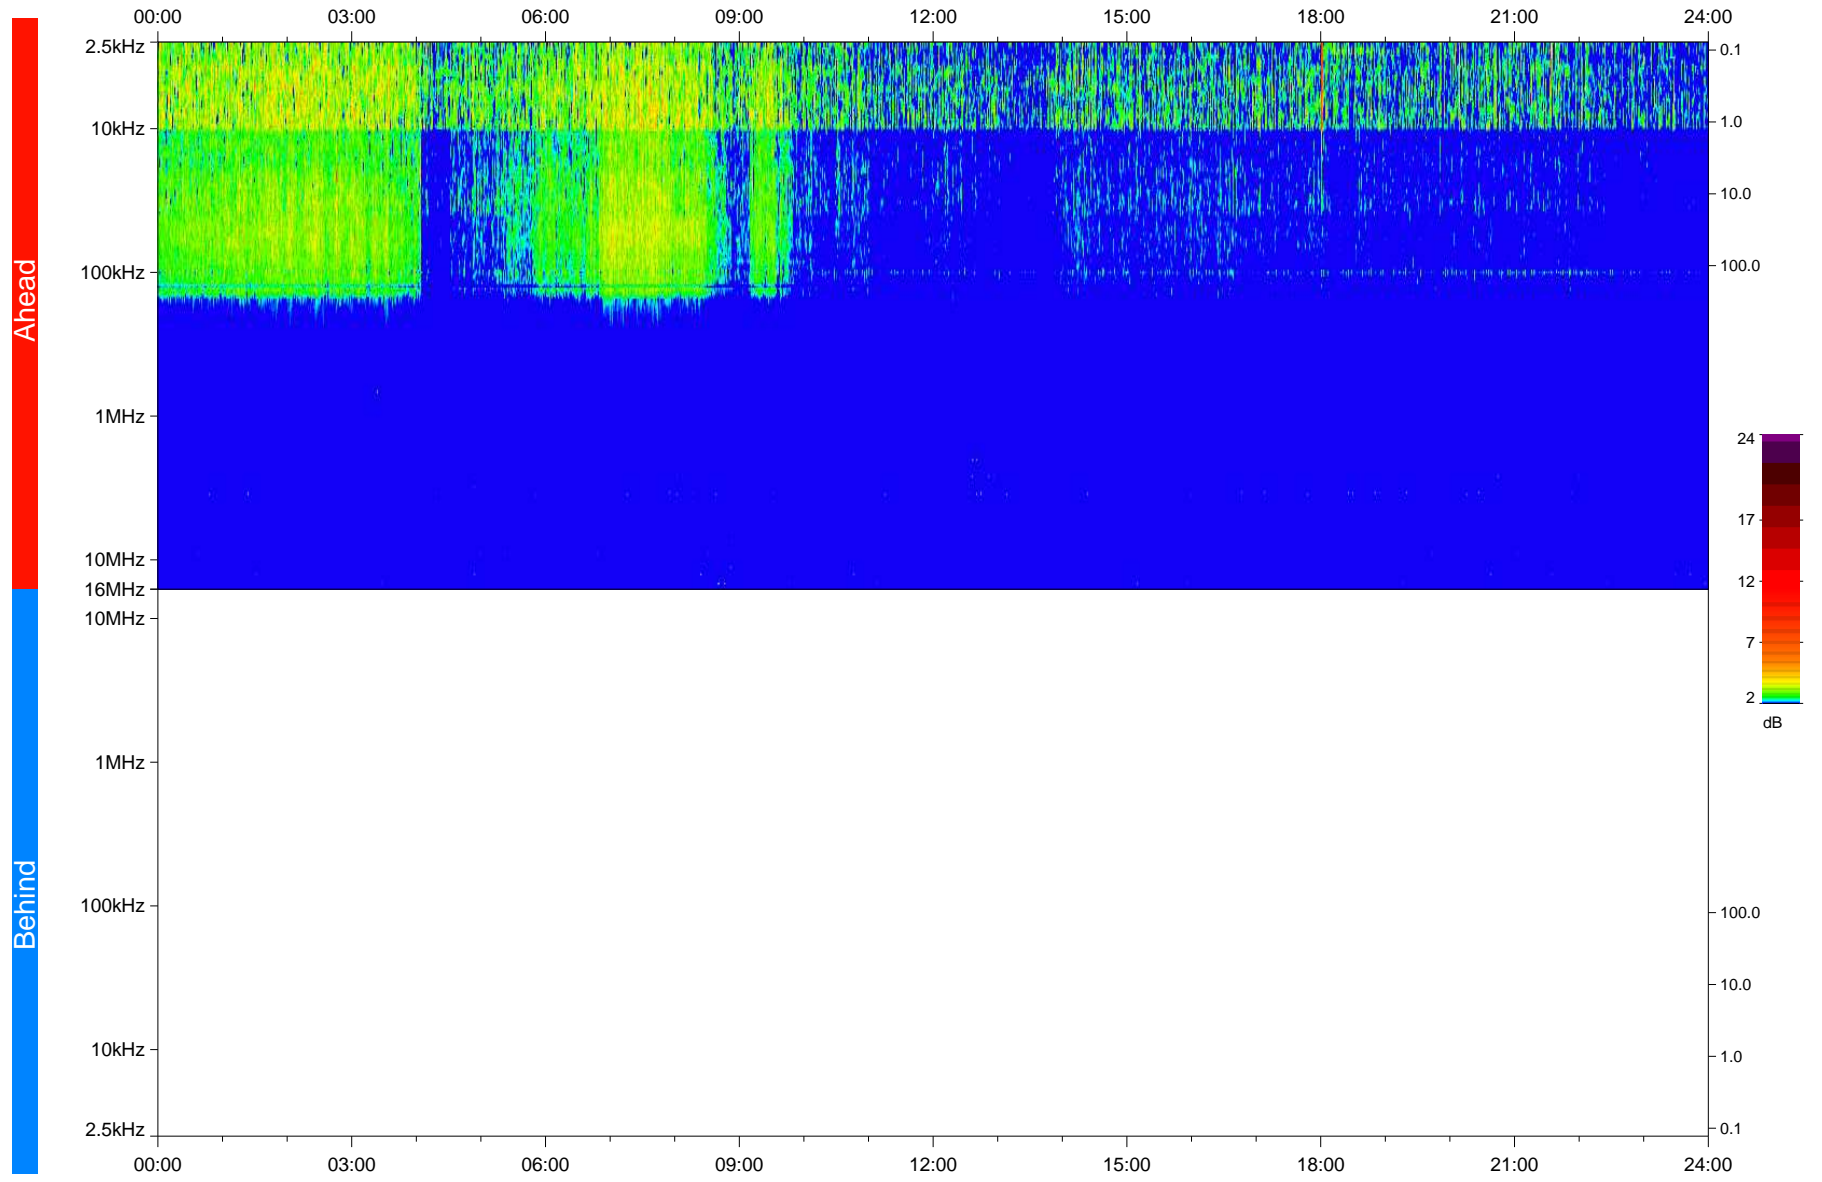

STEREO/WAVES Daily Summary - 18-May-2020 (DOY 139)

Ahead source file: swaves_ahead_2020_139_1_05.fin
Ahead PSE Angle: -73.0°

Behind PSE Angle: 66.8°
Behind source file: No STEREO-B data

Time (UTC)

file: stereo_swaves_daily-summary_color_20200518_v04
made by: space.umn.edu on macOS with IDL 8.8.2 on 2022-10-03 14:45:23, with TLib V945 / dynspec V311