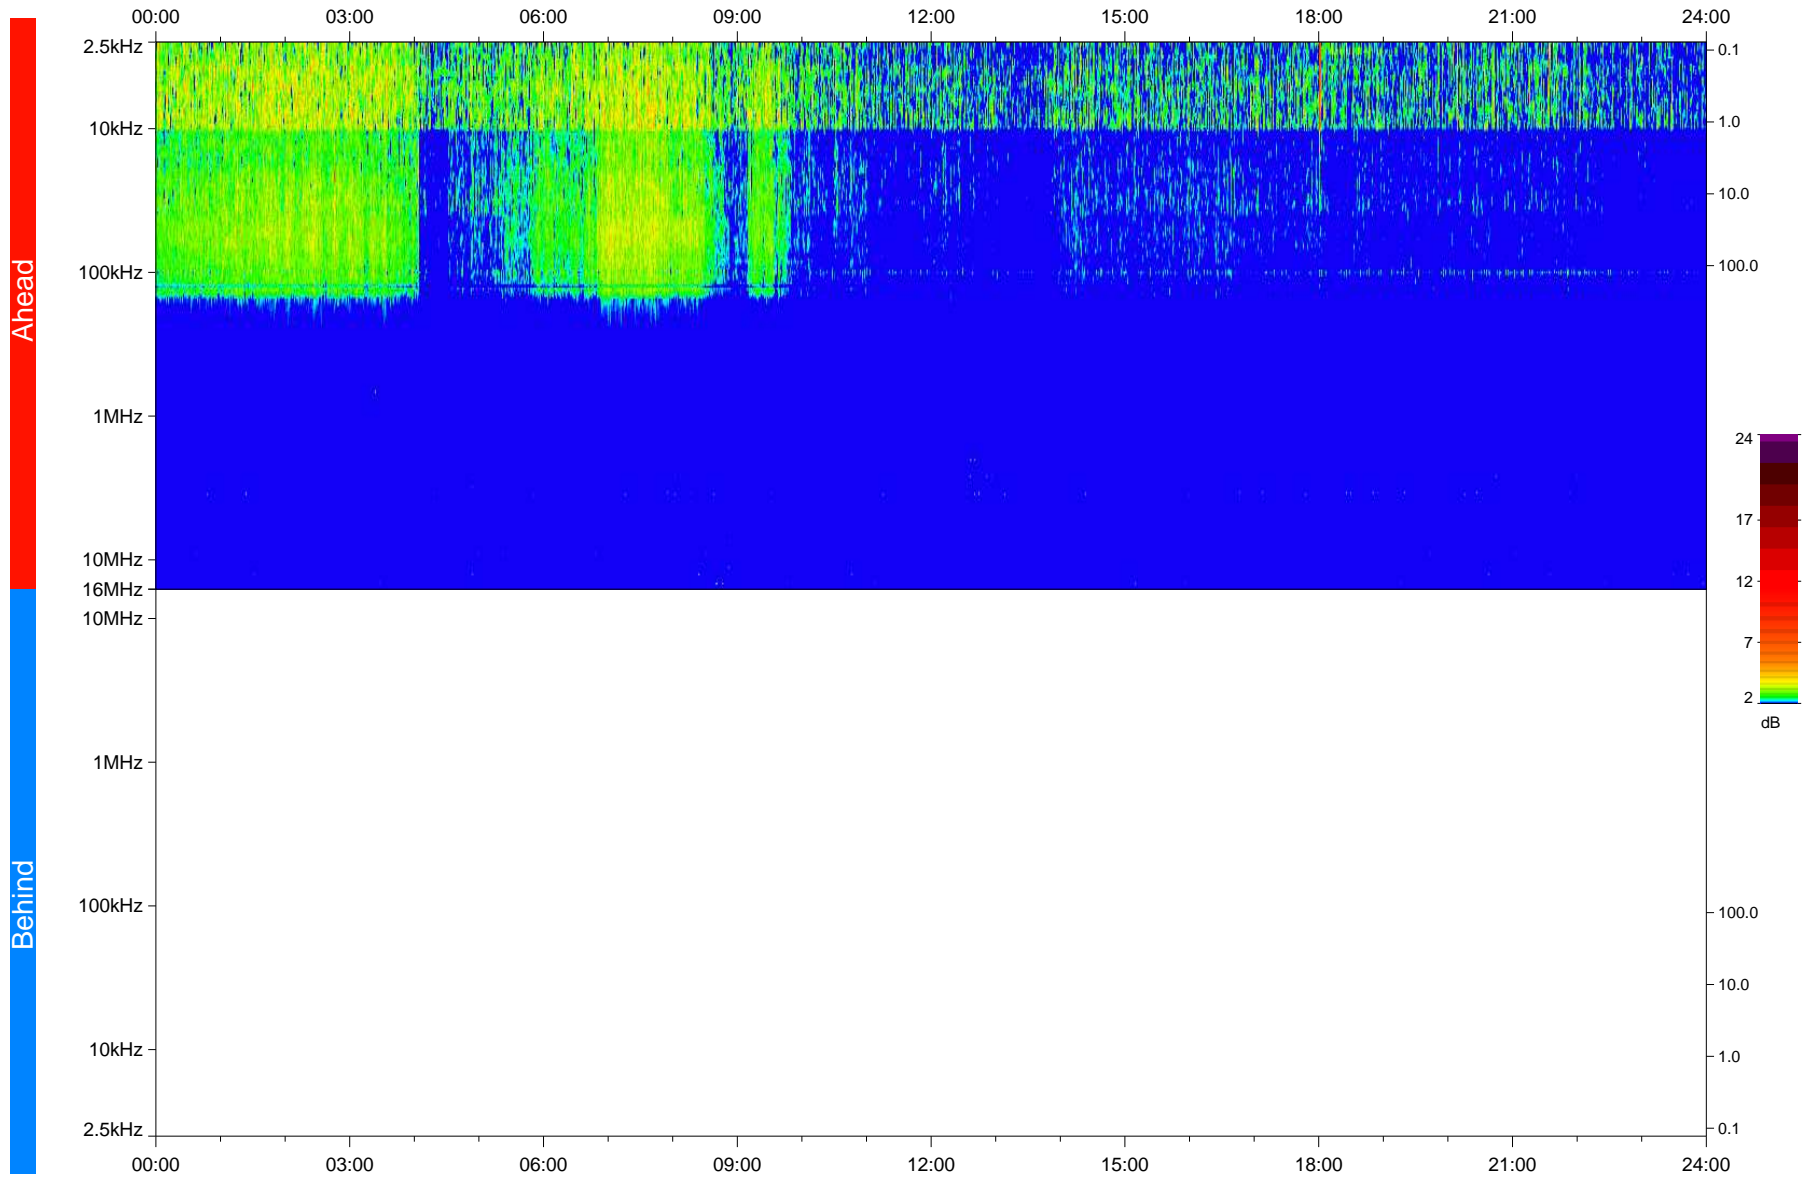

STEREO/WAVES Daily Summary - 18-May-2020 (DOY 139)

Ahead source file: swaves_ahead_2020_139_1_05.fin
Ahead PSE Angle: -73.0°

Behind PSE Angle: 66.8°
Behind source file: No STEREO-B data

Time (UTC)

file: stereo_swaves_daily-summary_color_20200518_v03
made by: space.umn.edu on macOS with IDL 8.8.2 on 2022-09-15 14:03:53, with TLib V945 / dynspec V311