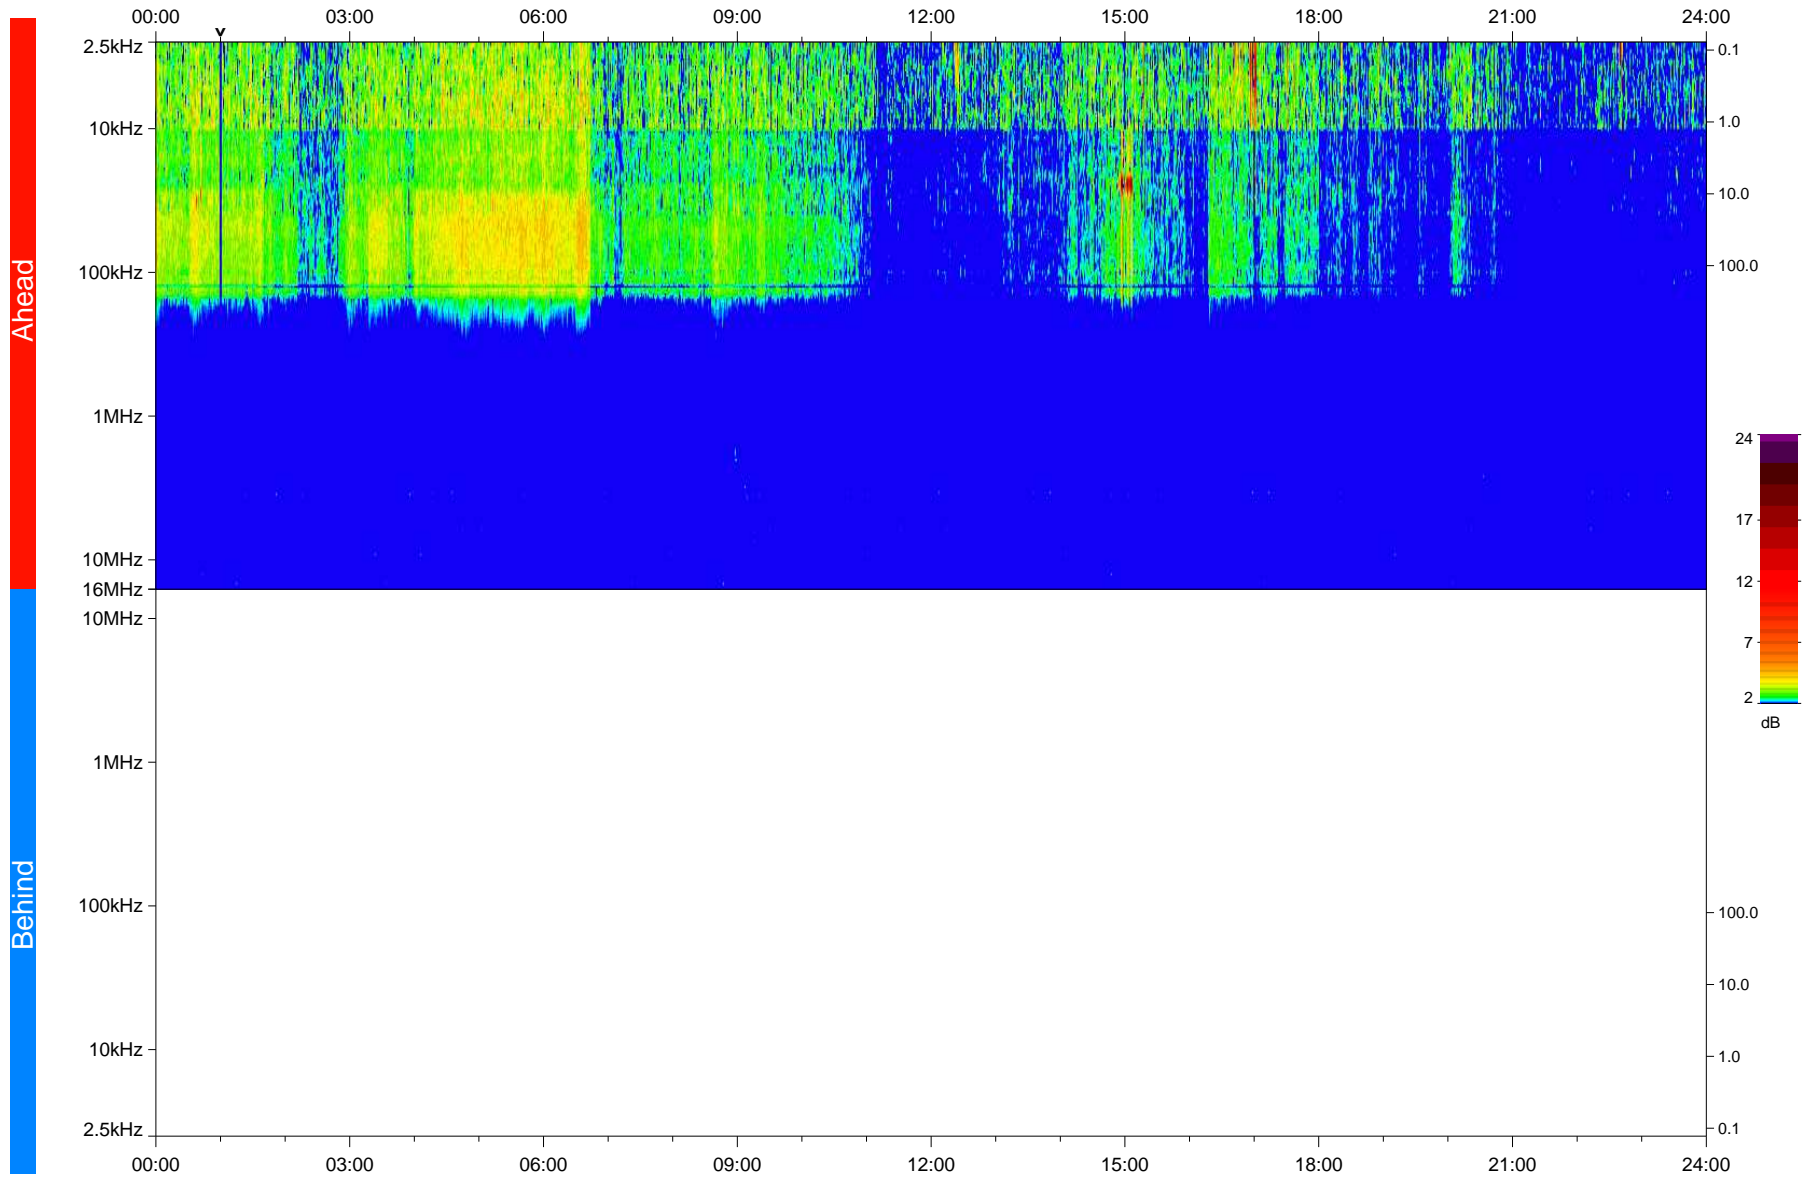

STEREO/WAVES Daily Summary - 17-May-2020 (DOY 138)

Ahead source file: swaves_ahead_2020_138_1_05.fin
Ahead PSE Angle: -73.1°

Behind PSE Angle: 66.8°
Behind source file: No STEREO-B data

Time (UTC)

file: stereo_swaves_daily-summary_color_20200517_v04
made by: space.umn.edu on macOS with IDL 8.8.2 on 2022-10-03 14:43:52, with TLib V945 / dynspec V311