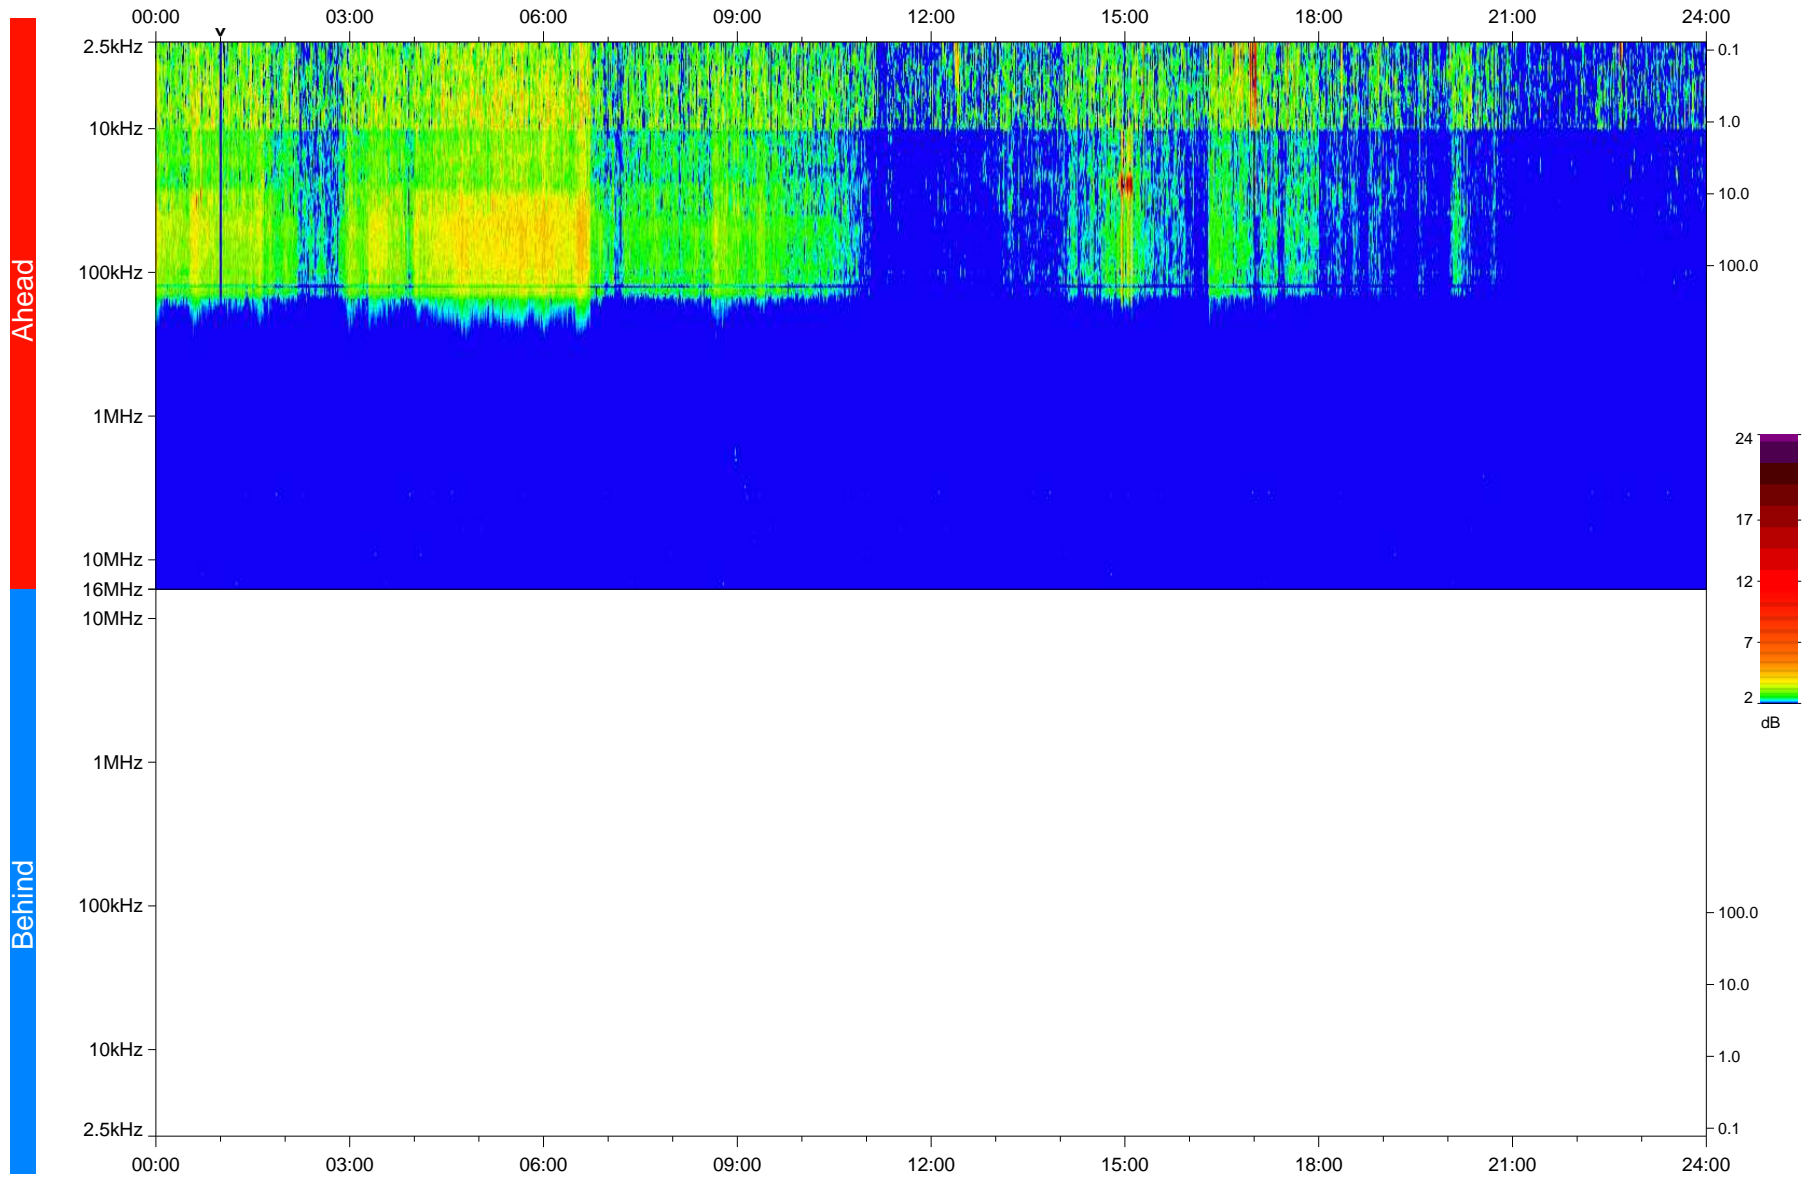

STEREO/WAVES Daily Summary - 17-May-2020 (DOY 138)

Ahead source file: swaves_ahead_2020_138_1_05.fin
Ahead PSE Angle: -73.1°

Behind PSE Angle: 66.8°
Behind source file: No STEREO-B data

Time (UTC)

file: stereo_swaves_daily-summary_color_20200517_v03
made by: space.umn.edu on macOS with IDL 8.8.2 on 2022-09-15 14:02:30, with TLib V945 / dynspec V311