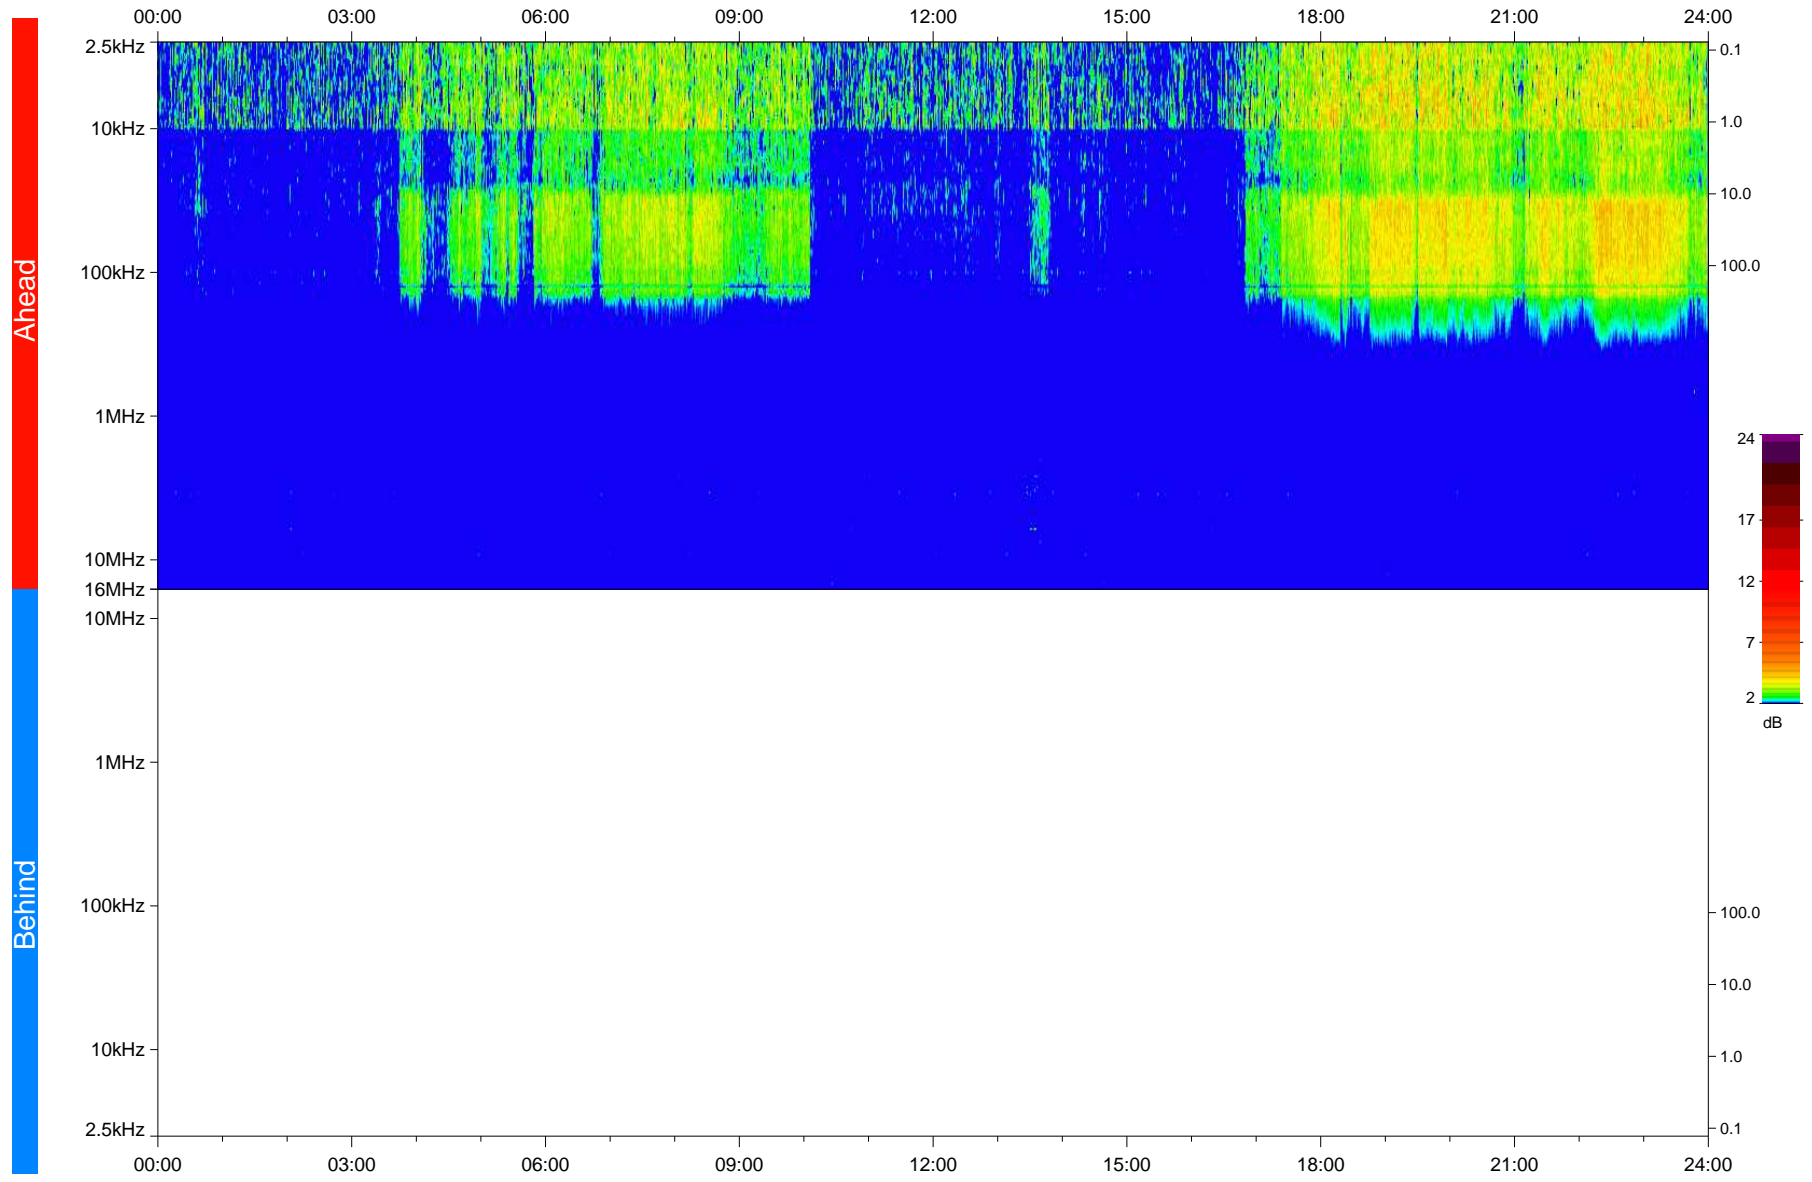

STEREO/WAVES Daily Summary - 16-May-2020 (DOY 137)

Ahead source file: swaves_ahead_2020_137_1_05.fin
Ahead PSE Angle: -73.2°

Behind PSE Angle: 67.0°
Behind source file: No STEREO-B data

Time (UTC)

file: stereo_swaves_daily-summary_color_20200516_v04
made by: space.umn.edu on macOS with IDL 8.8.2 on 2022-10-03 14:42:21, with TLib V945 / dynspec V311