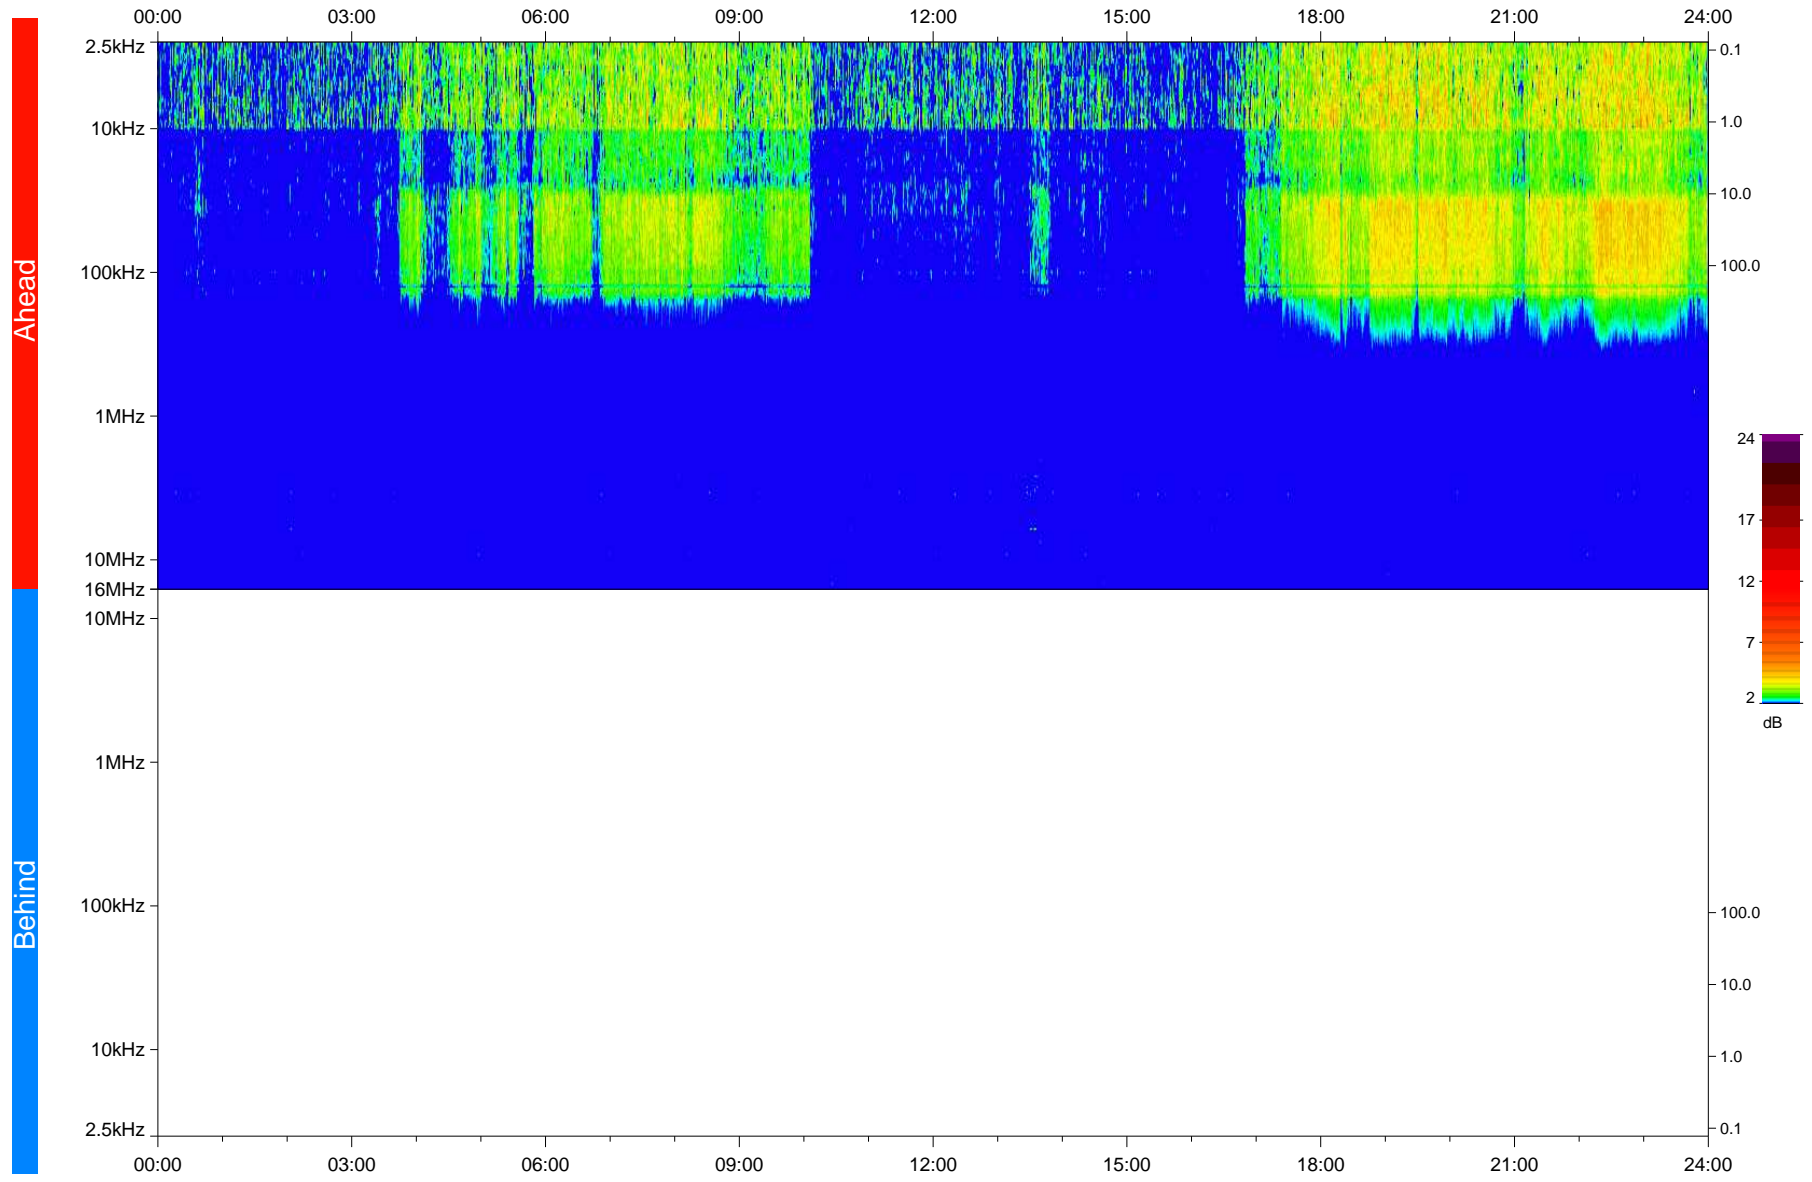

STEREO/WAVES Daily Summary - 16-May-2020 (DOY 137)

Ahead source file: swaves_ahead_2020_137_1_05.fin
Ahead PSE Angle: -73.2°

Behind PSE Angle: 67.0°
Behind source file: No STEREO-B data

Time (UTC)

file: stereo_swaves_daily-summary_color_20200516_v03
made by: space.umn.edu on macOS with IDL 8.8.2 on 2022-09-15 14:01:07, with TLib V945 / dynspec V311