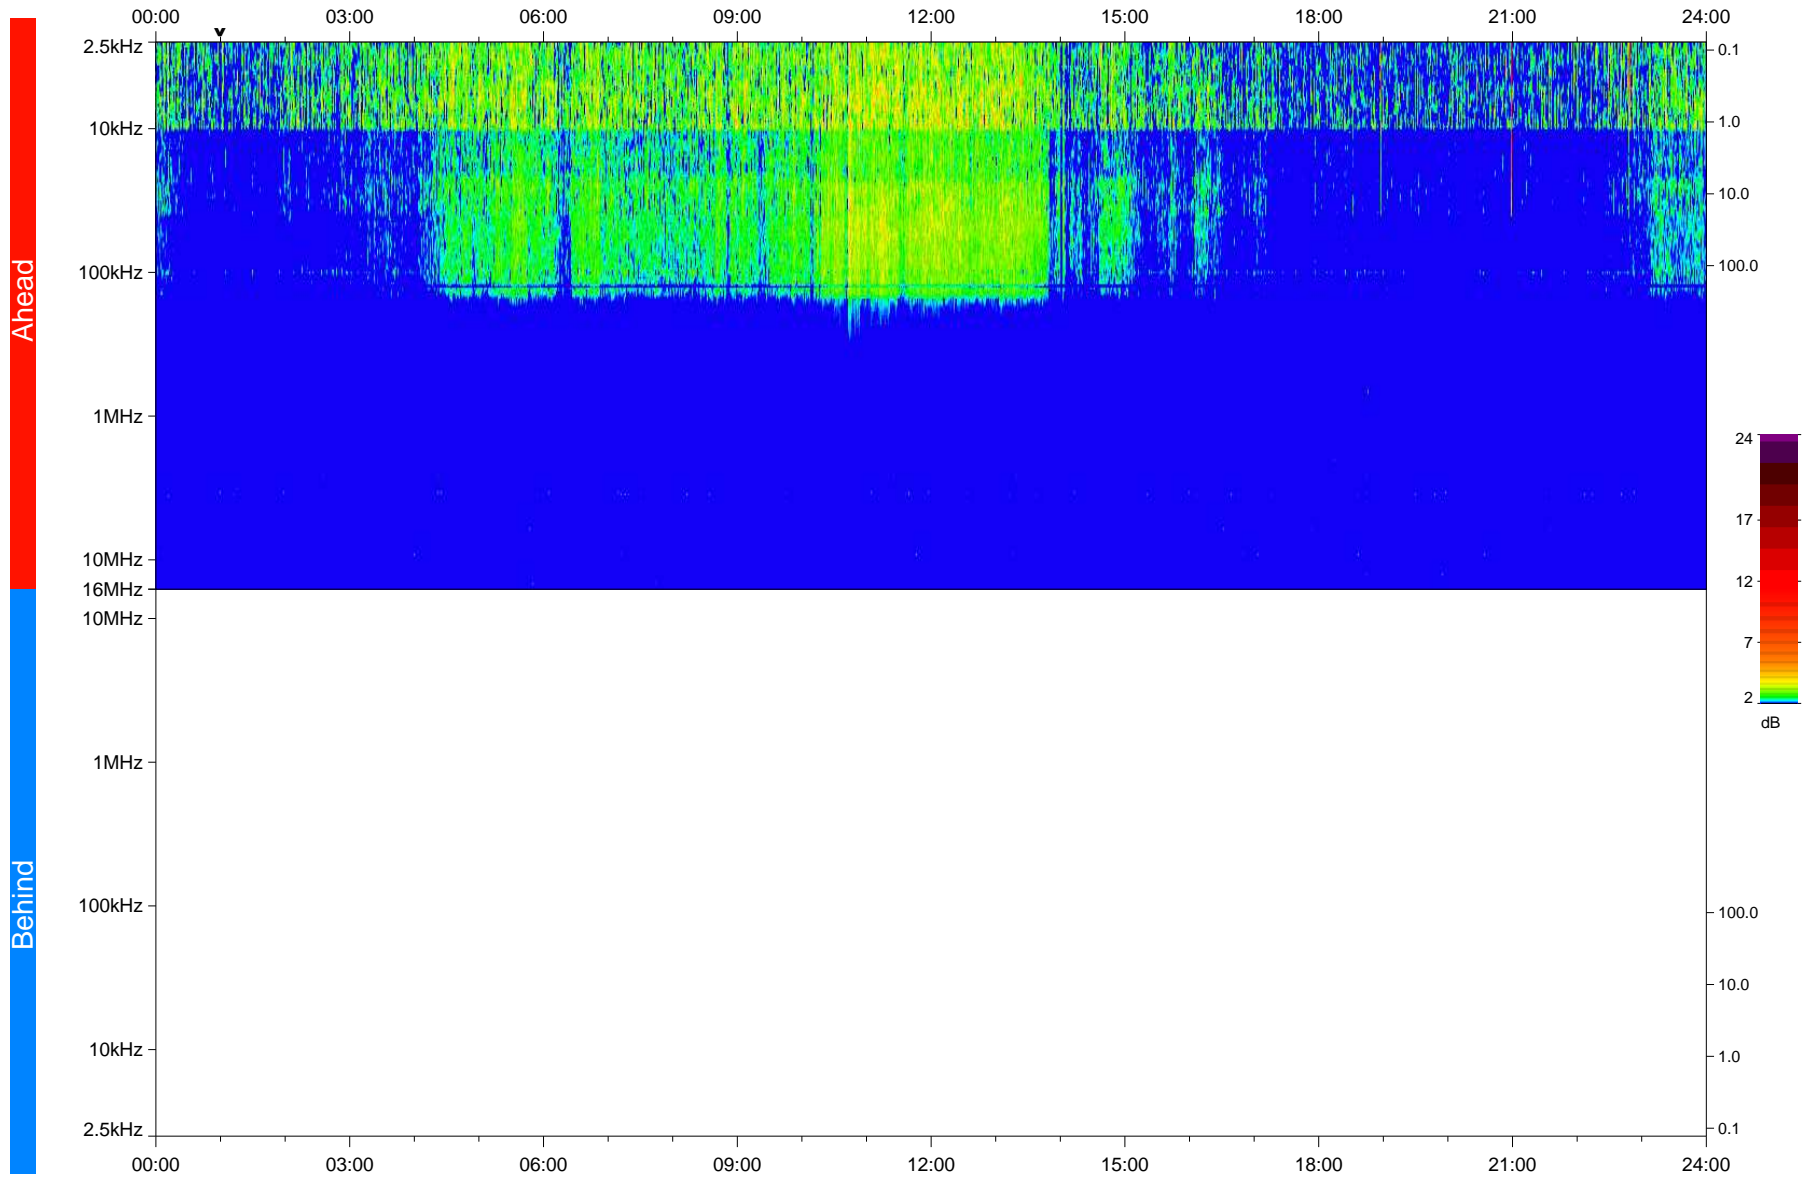

STEREO/WAVES Daily Summary - 15-May-2020 (DOY 136)

Ahead source file: swaves_ahead_2020_136_1_05.fin
Ahead PSE Angle: -73.2°

Behind PSE Angle: 67.1°
Behind source file: No STEREO-B data

Time (UTC)

file: stereo_swaves_daily-summary_color_20200515_v04
made by: space.umn.edu on macOS with IDL 8.8.2 on 2022-10-03 14:40:51, with TLib V945 / dynspec V311