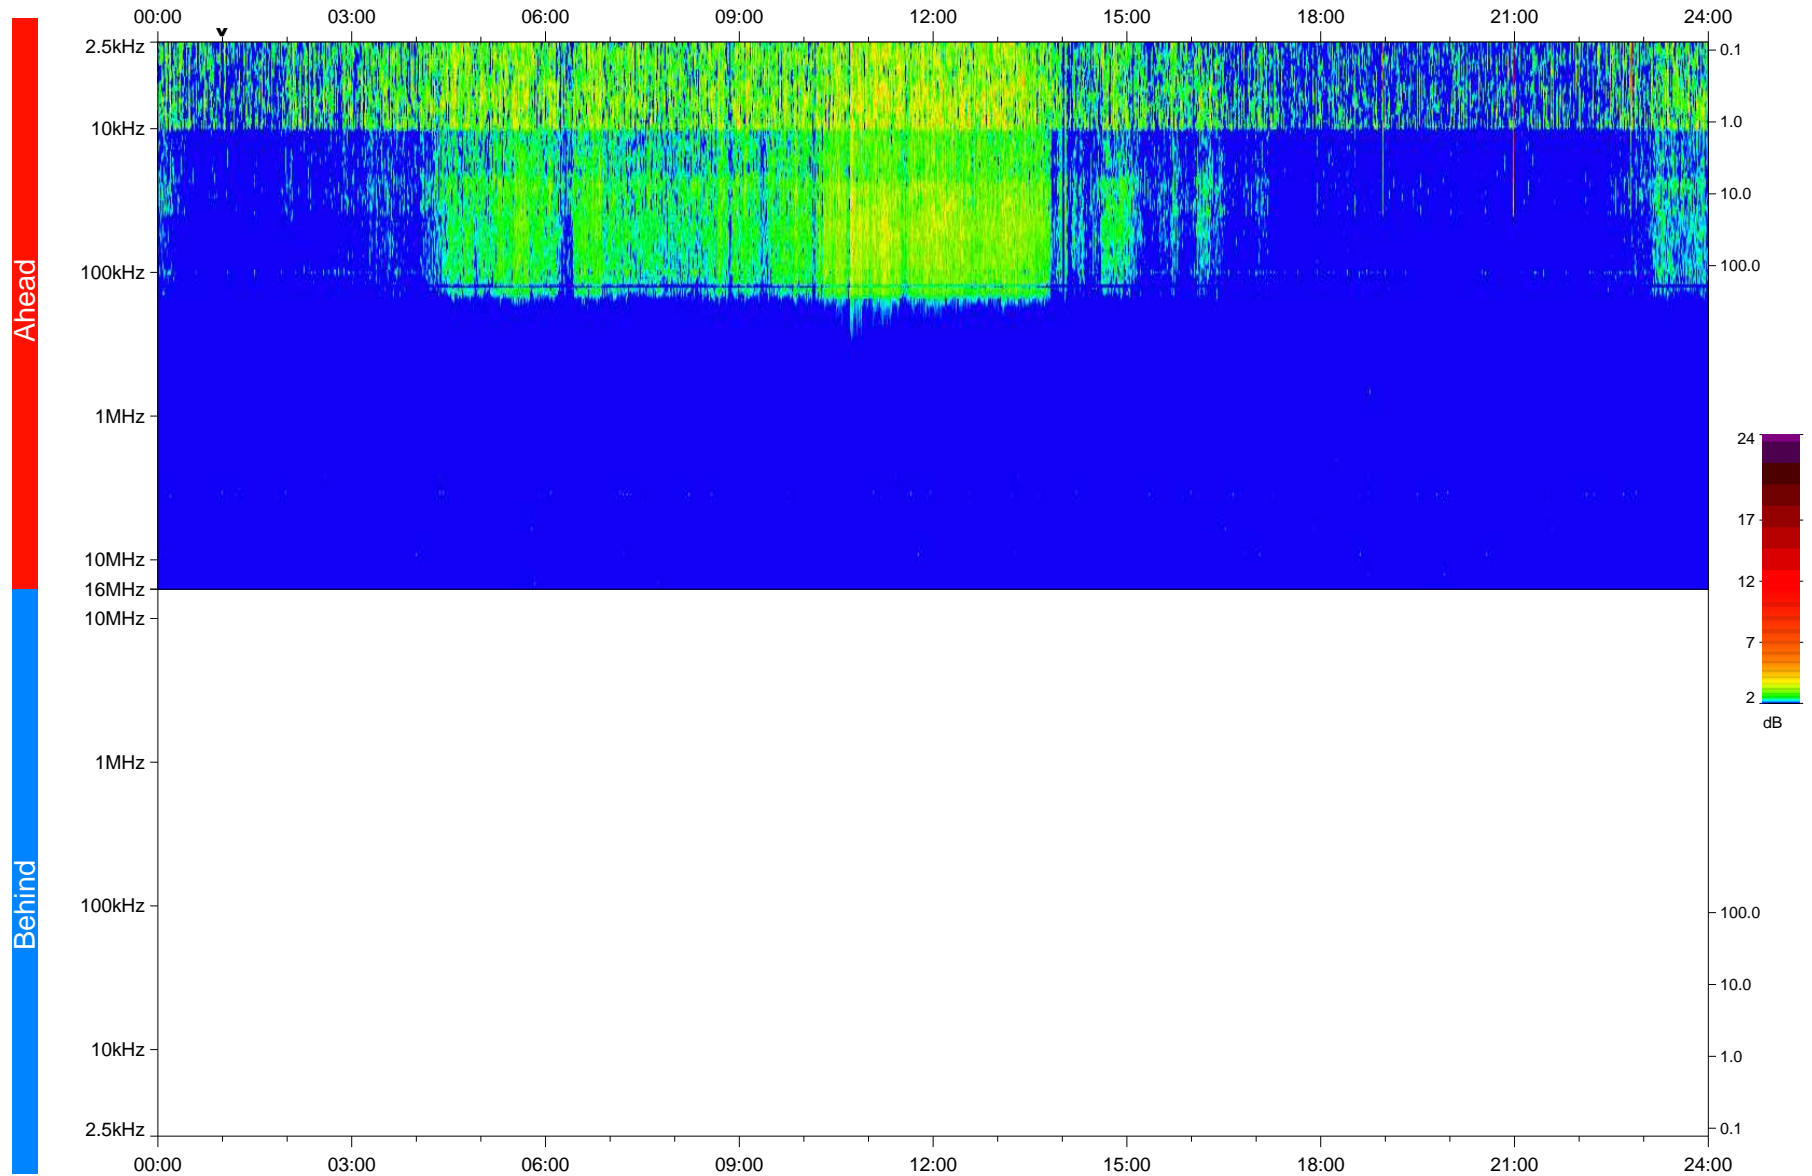

STEREO/WAVES Daily Summary - 15-May-2020 (DOY 136)

Ahead source file: swaves_ahead_2020_136_1_05.fin
Ahead PSE Angle: -73.2°

Behind PSE Angle: 67.1°
Behind source file: No STEREO-B data

Time (UTC)

file: stereo_swaves_daily-summary_color_20200515_v03
made by: space.umn.edu on macOS with IDL 8.8.2 on 2022-09-15 13:59:46, with TLib V945 / dynspec V311