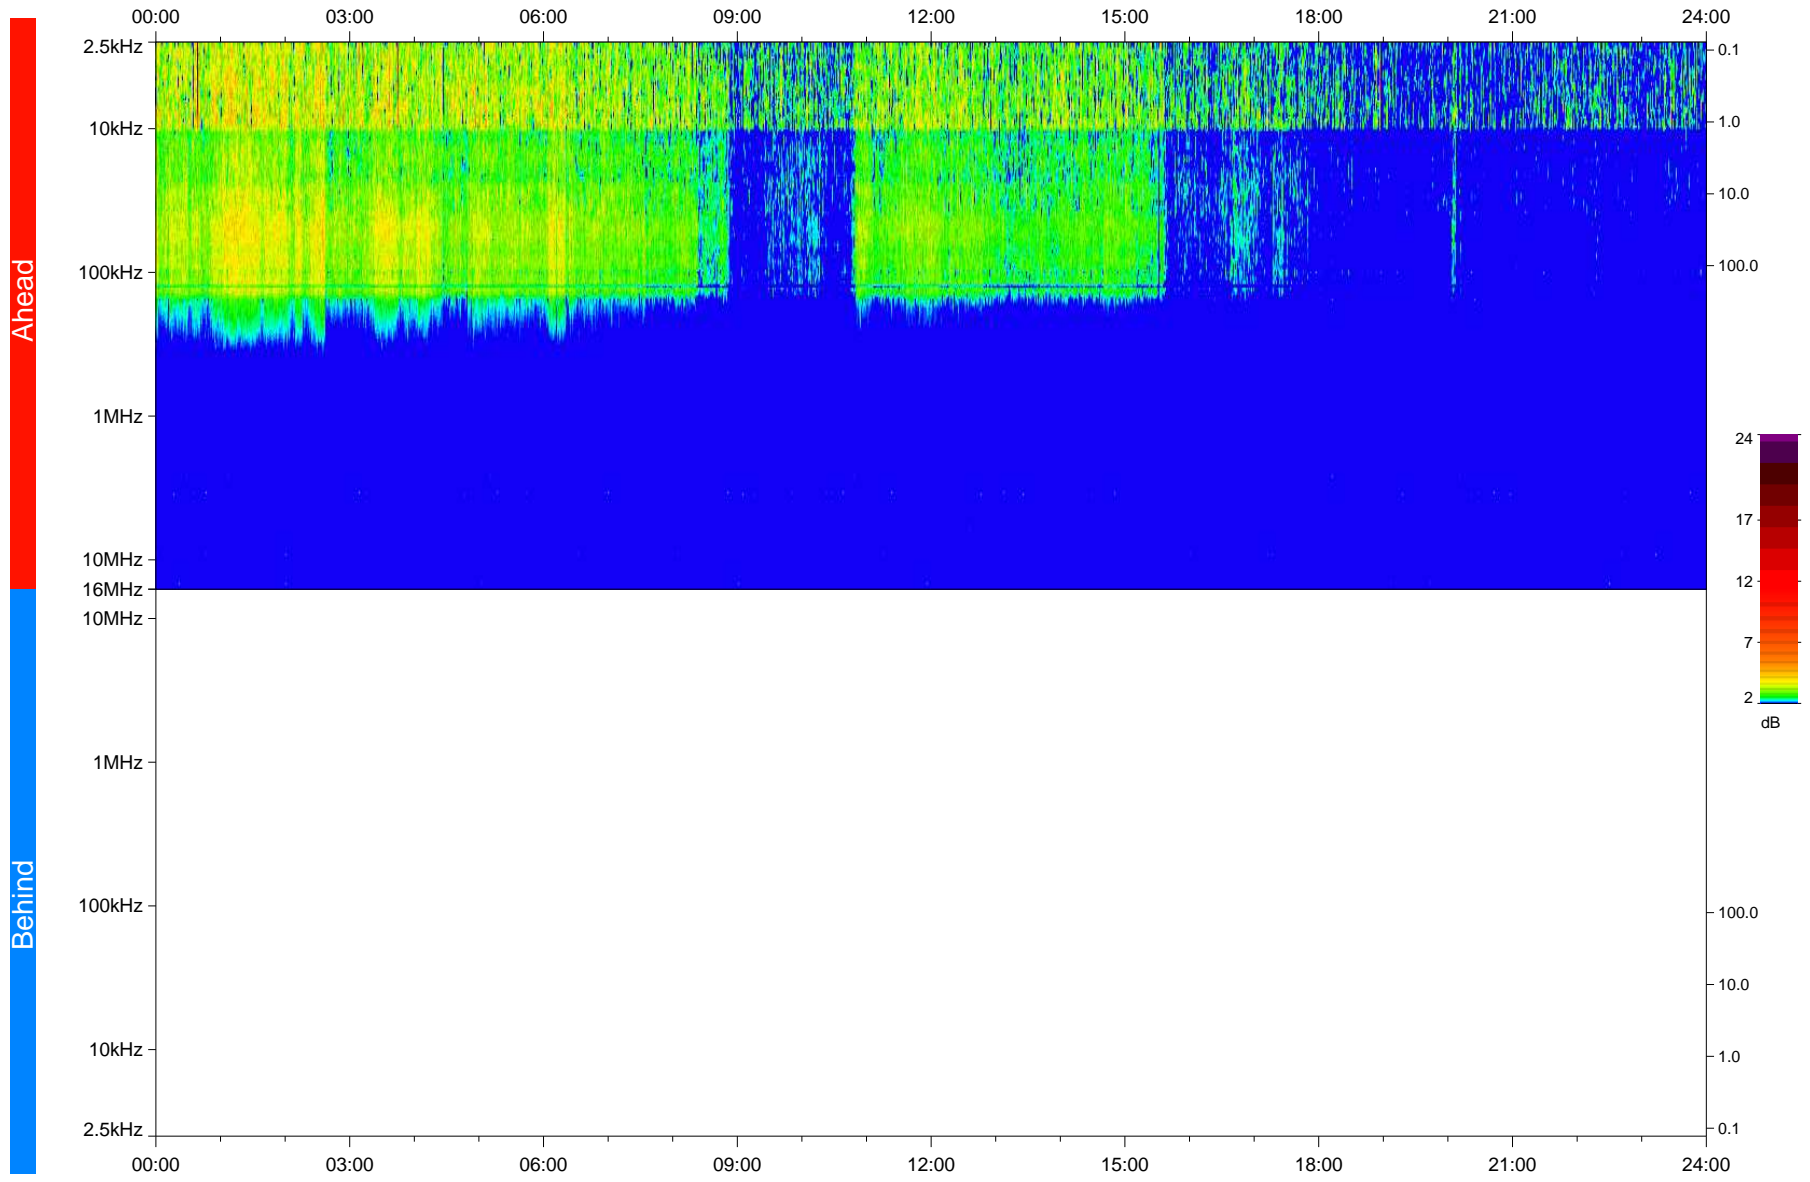

STEREO/WAVES Daily Summary - 14-May-2020 (DOY 135)

Ahead source file: swaves_ahead_2020_135_1_05.fin
Ahead PSE Angle: -73.3°

Behind PSE Angle: 67.2°
Behind source file: No STEREO-B data

Time (UTC)

file: stereo_swaves_daily-summary_color_20200514_v04
made by: space.umn.edu on macOS with IDL 8.8.2 on 2022-10-03 14:39:22, with TLib V945 / dynspec V311