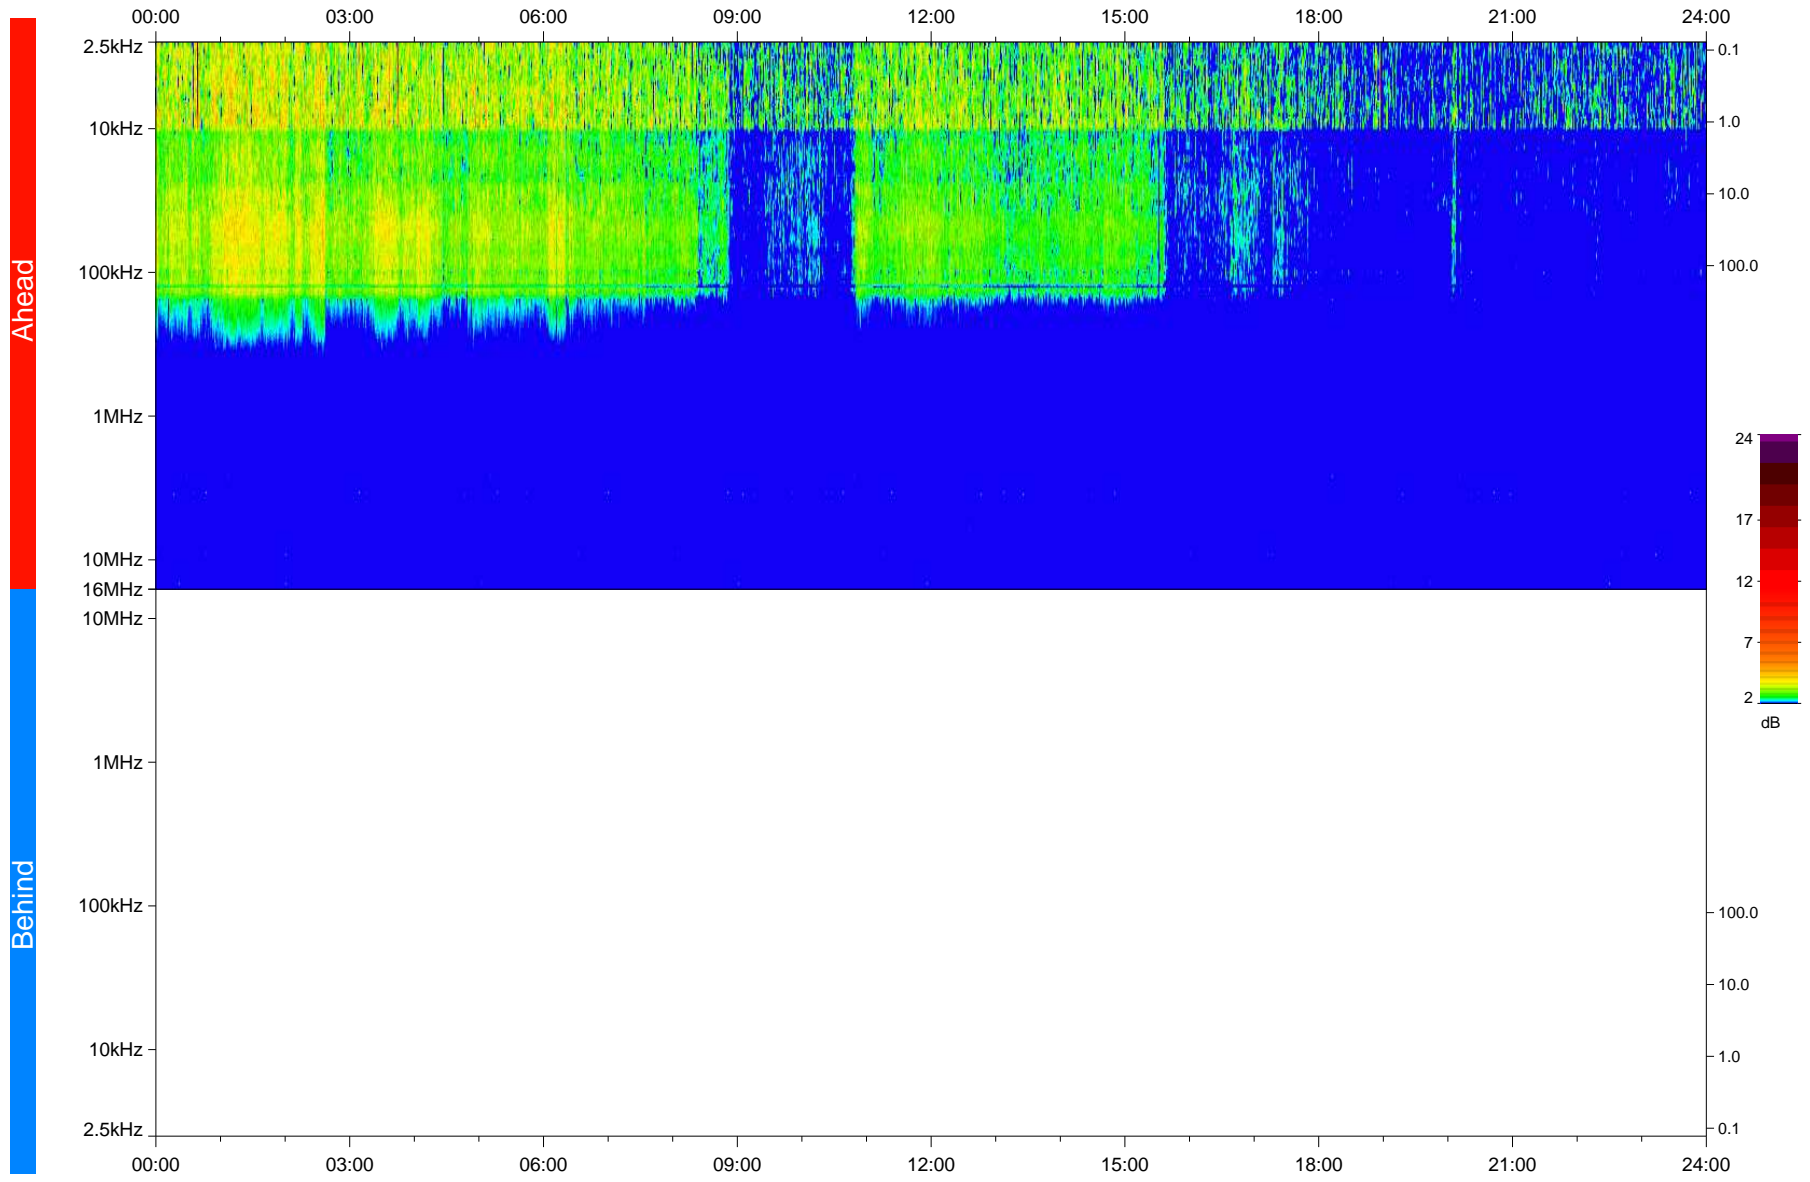

STEREO/WAVES Daily Summary - 14-May-2020 (DOY 135)

Ahead source file: swaves_ahead_2020_135_1_05.fin
Ahead PSE Angle: -73.3°

Behind PSE Angle: 67.2°
Behind source file: No STEREO-B data

Time (UTC)

file: stereo_swaves_daily-summary_color_20200514_v03
made by: space.umn.edu on macOS with IDL 8.8.2 on 2022-09-15 13:58:25, with TLib V945 / dynspec V311