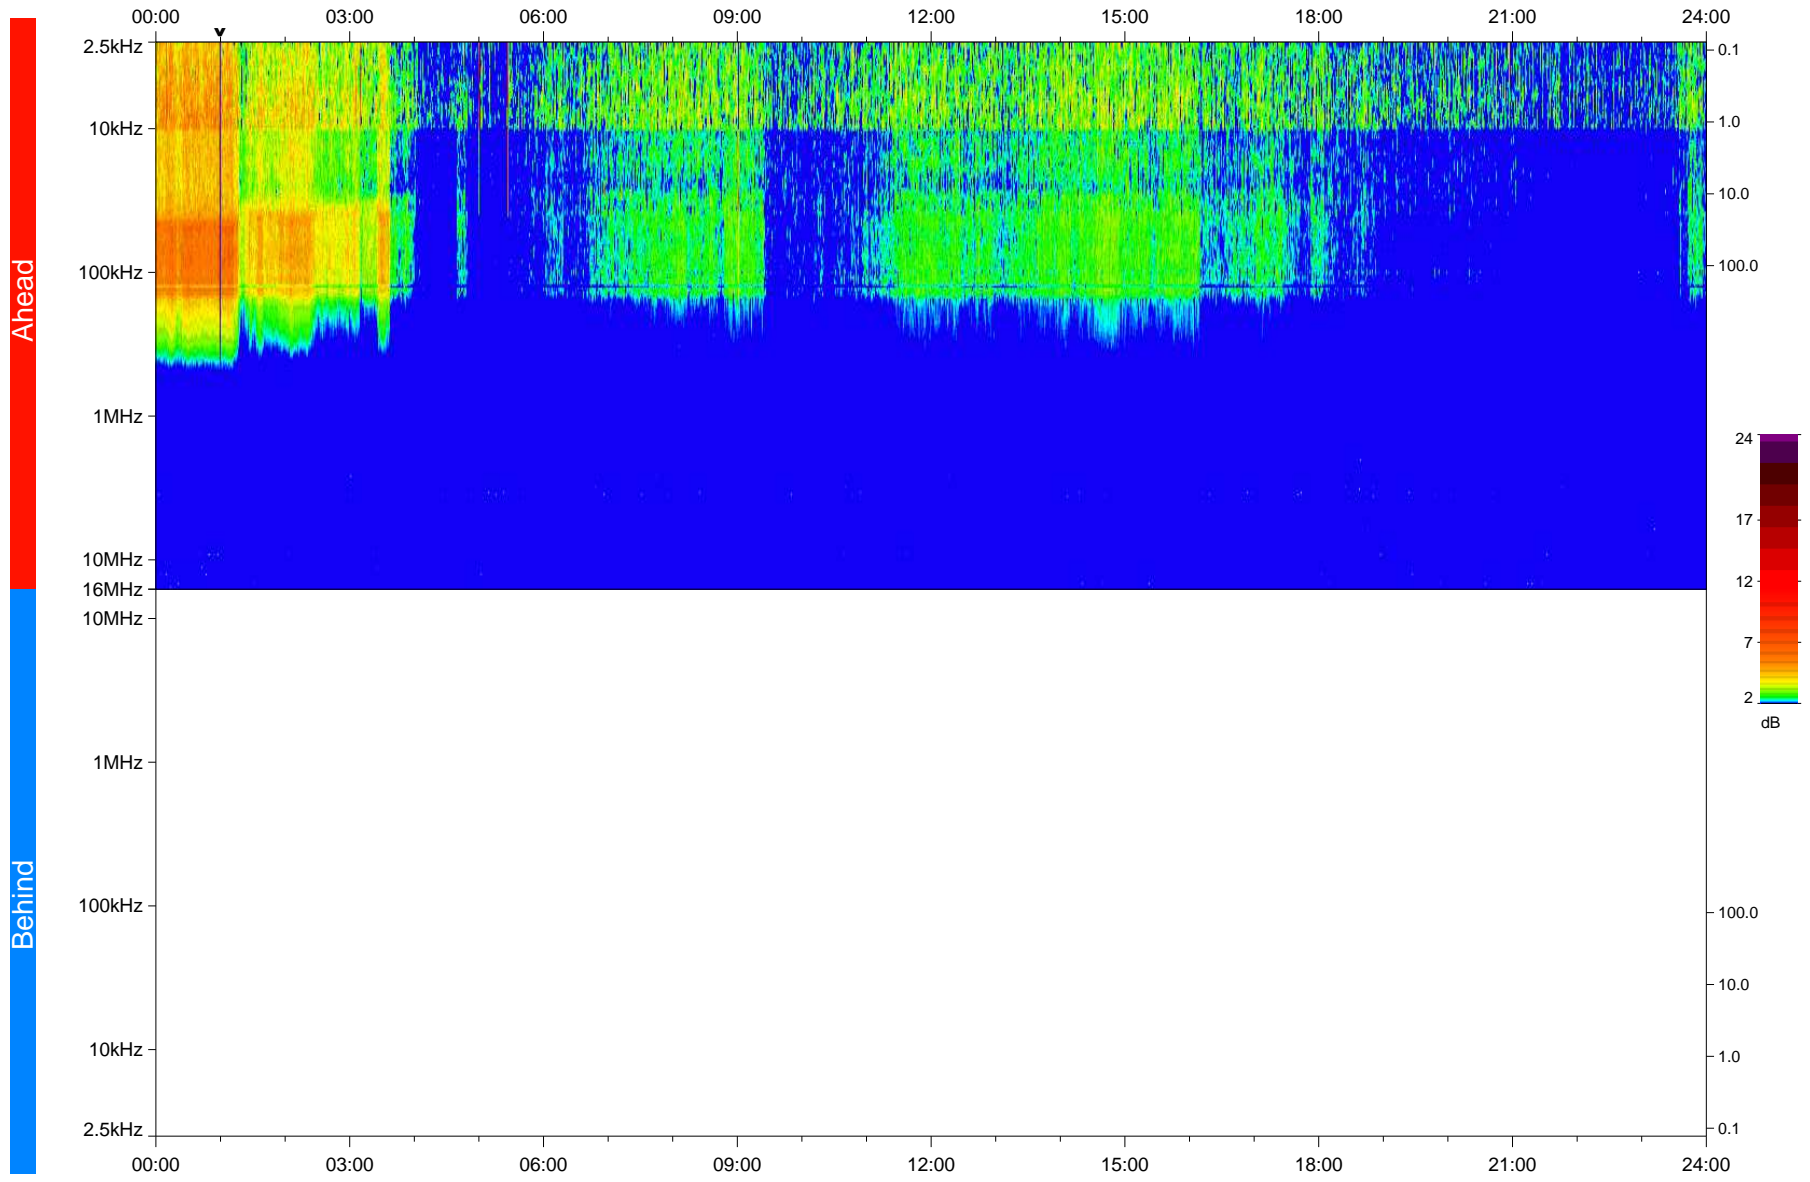

STEREO/WAVES Daily Summary - 13-May-2020 (DOY 134)

Ahead source file: swaves_ahead_2020_134_1_05.fin
Ahead PSE Angle: -73.4°

Behind PSE Angle: 67.3°
Behind source file: No STEREO-B data

Time (UTC)

file: stereo_swaves_daily-summary_color_20200513_v04
made by: space.umn.edu on macOS with IDL 8.8.2 on 2022-10-03 14:37:52, with TLib V945 / dynspec V311