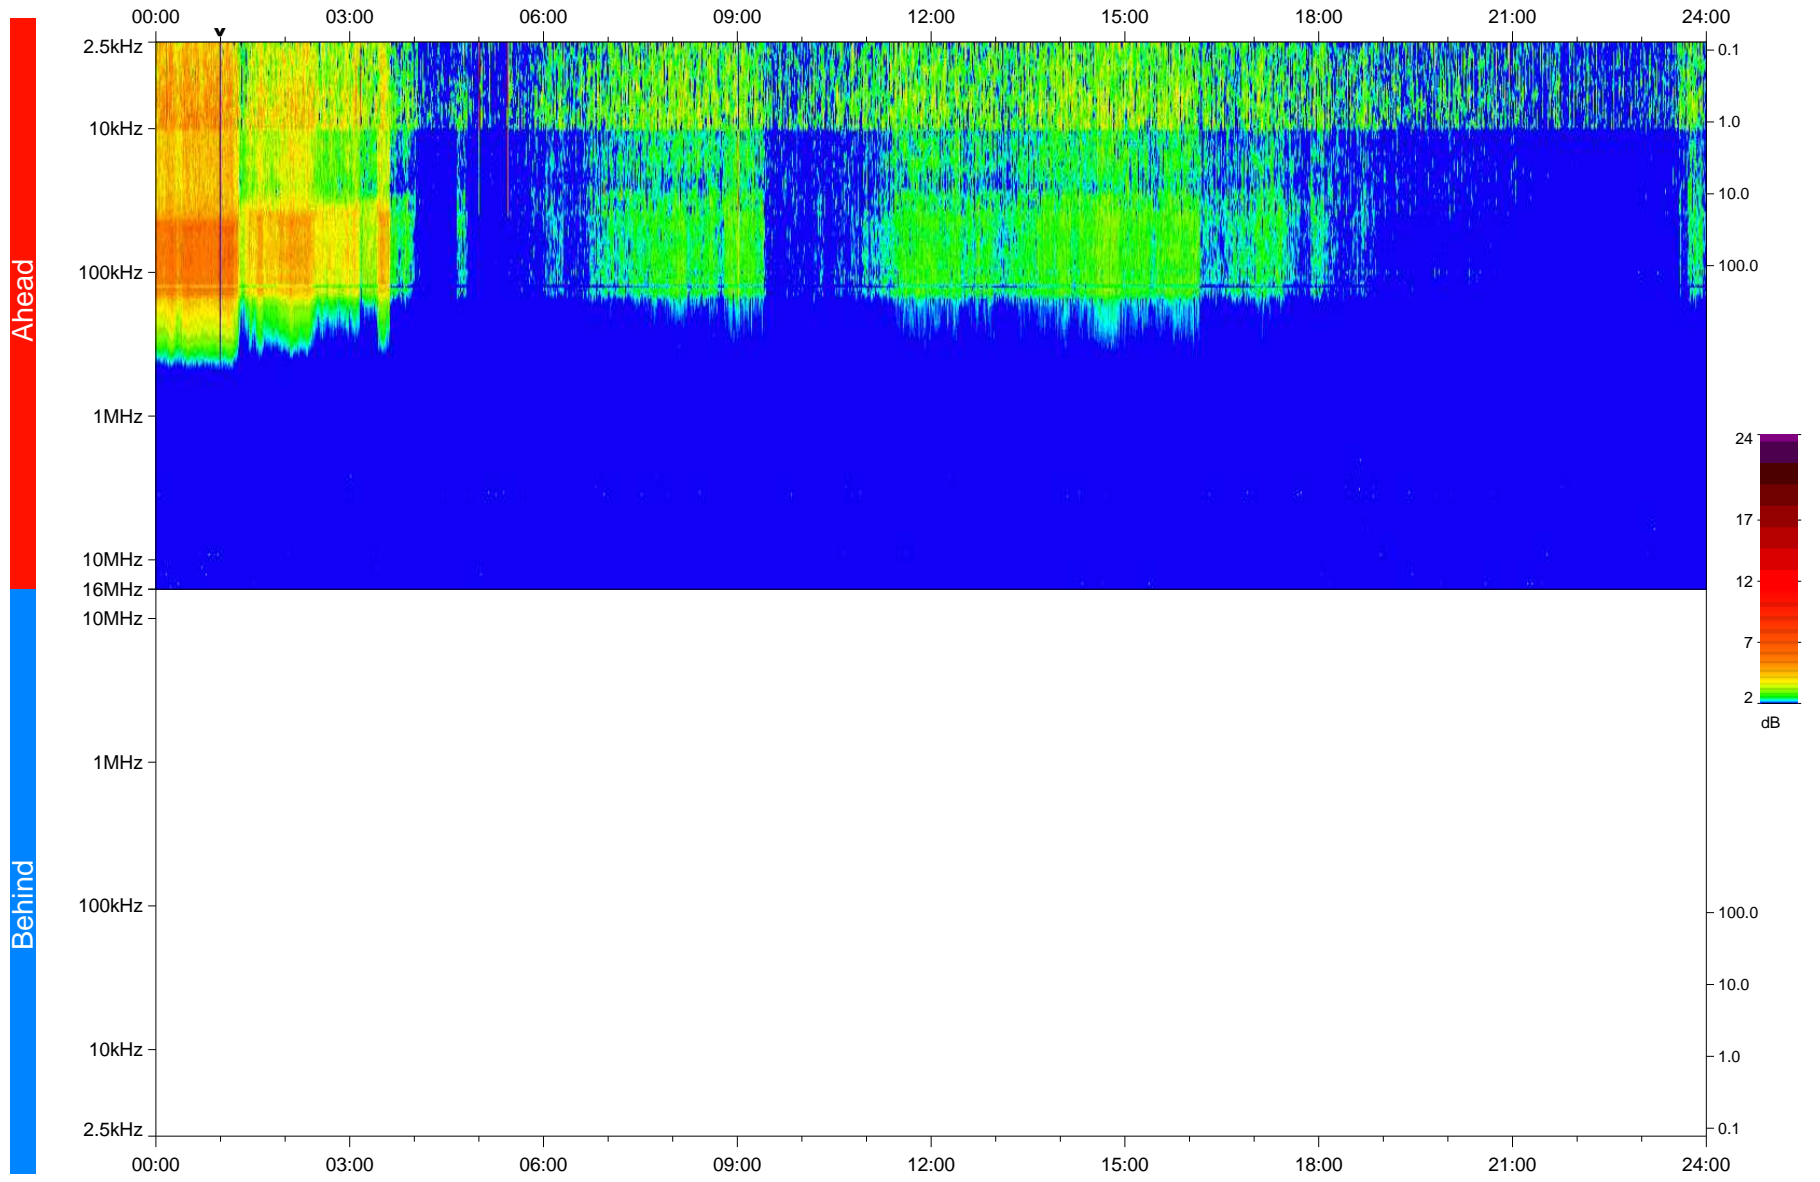

STEREO/WAVES Daily Summary - 13-May-2020 (DOY 134)

Ahead source file: swaves_ahead_2020_134_1_05.fin
Ahead PSE Angle: -73.4°

Behind PSE Angle: 67.3°
Behind source file: No STEREO-B data

Time (UTC)

file: stereo_swaves_daily-summary_color_20200513_v03
made by: space.umn.edu on macOS with IDL 8.8.2 on 2022-09-15 13:57:03, with TMLib V945 / dynspec V311