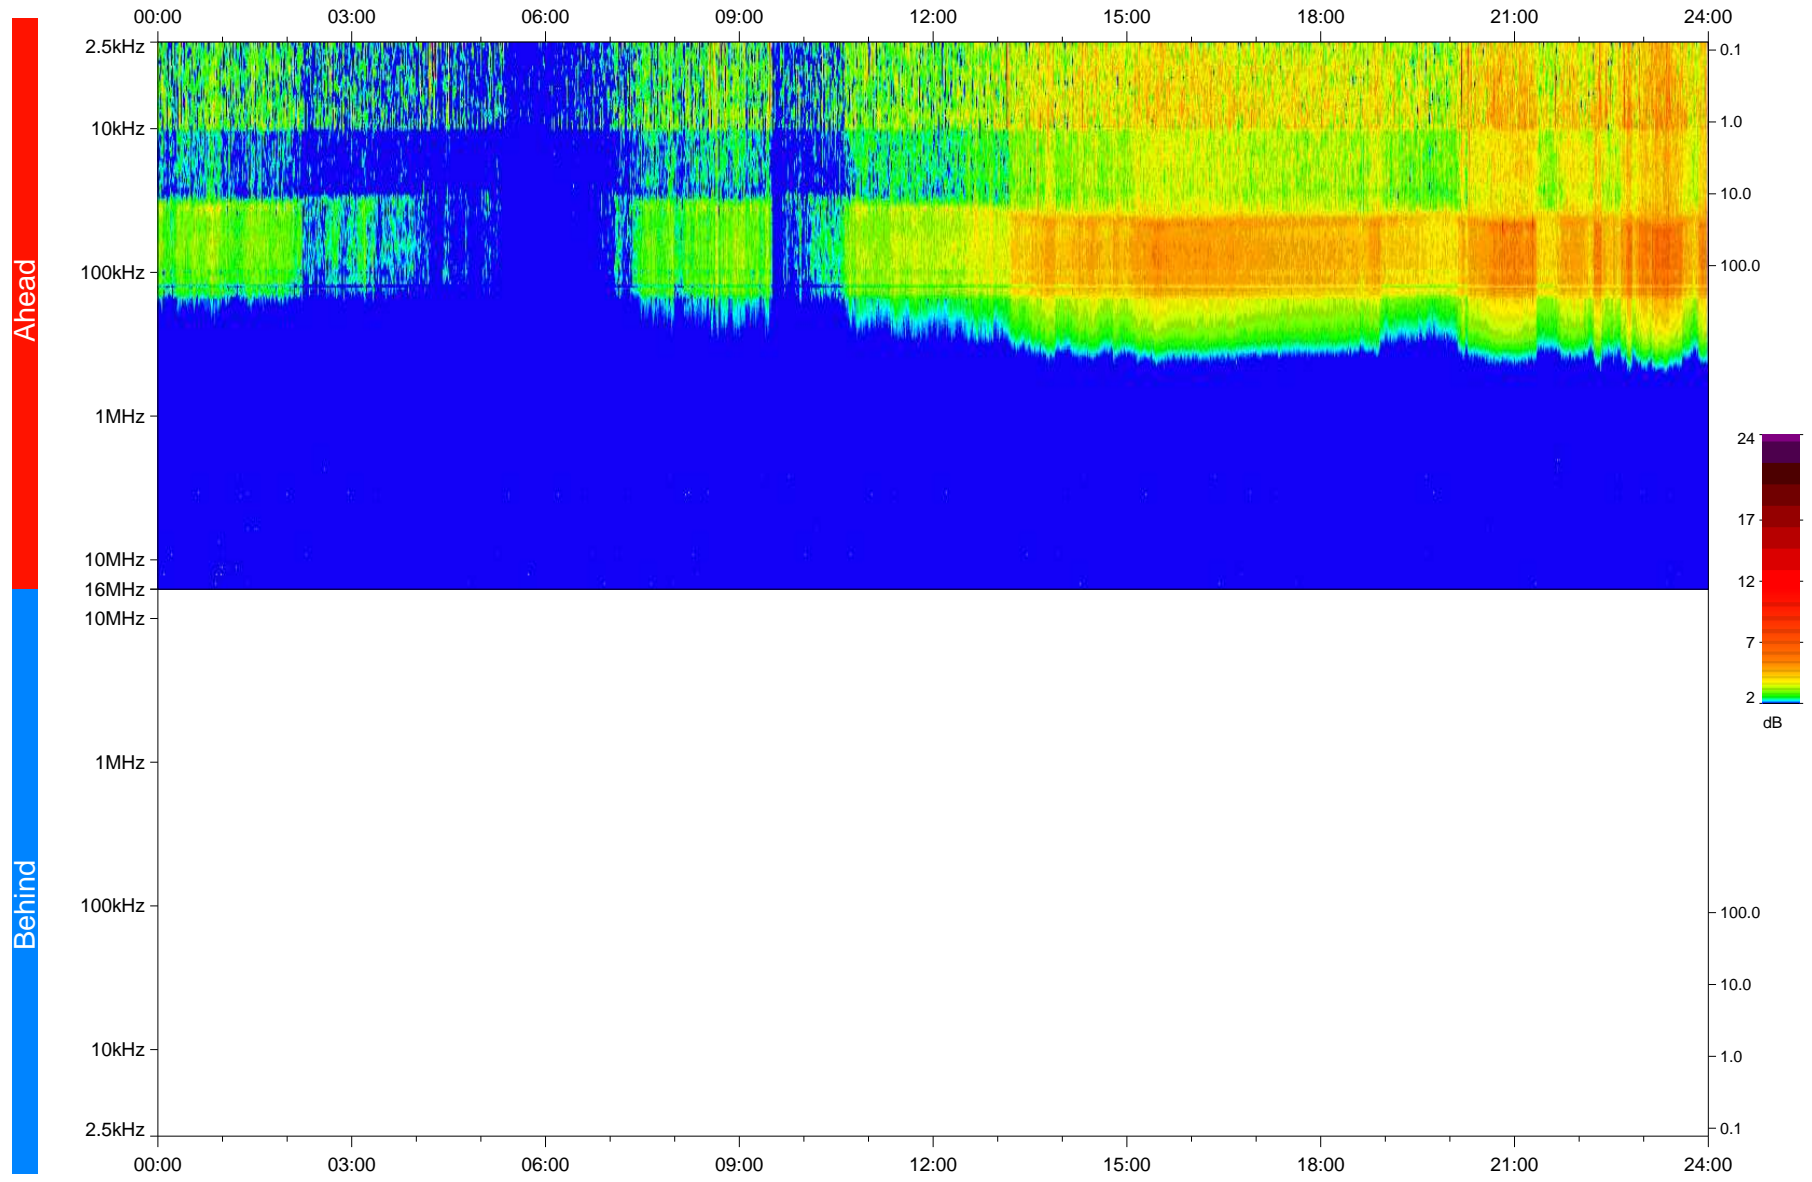

STEREO/WAVES Daily Summary - 12-May-2020 (DOY 133)

Ahead source file: swaves_ahead_2020_133_1_05.fin
Ahead PSE Angle: -73.4°

Behind PSE Angle: 67.5°
Behind source file: No STEREO-B data

Time (UTC)

file: stereo_swaves_daily-summary_color_20200512_v04
made by: space.umn.edu on macOS with IDL 8.8.2 on 2022-10-03 14:36:22, with TLib V945 / dynspec V311