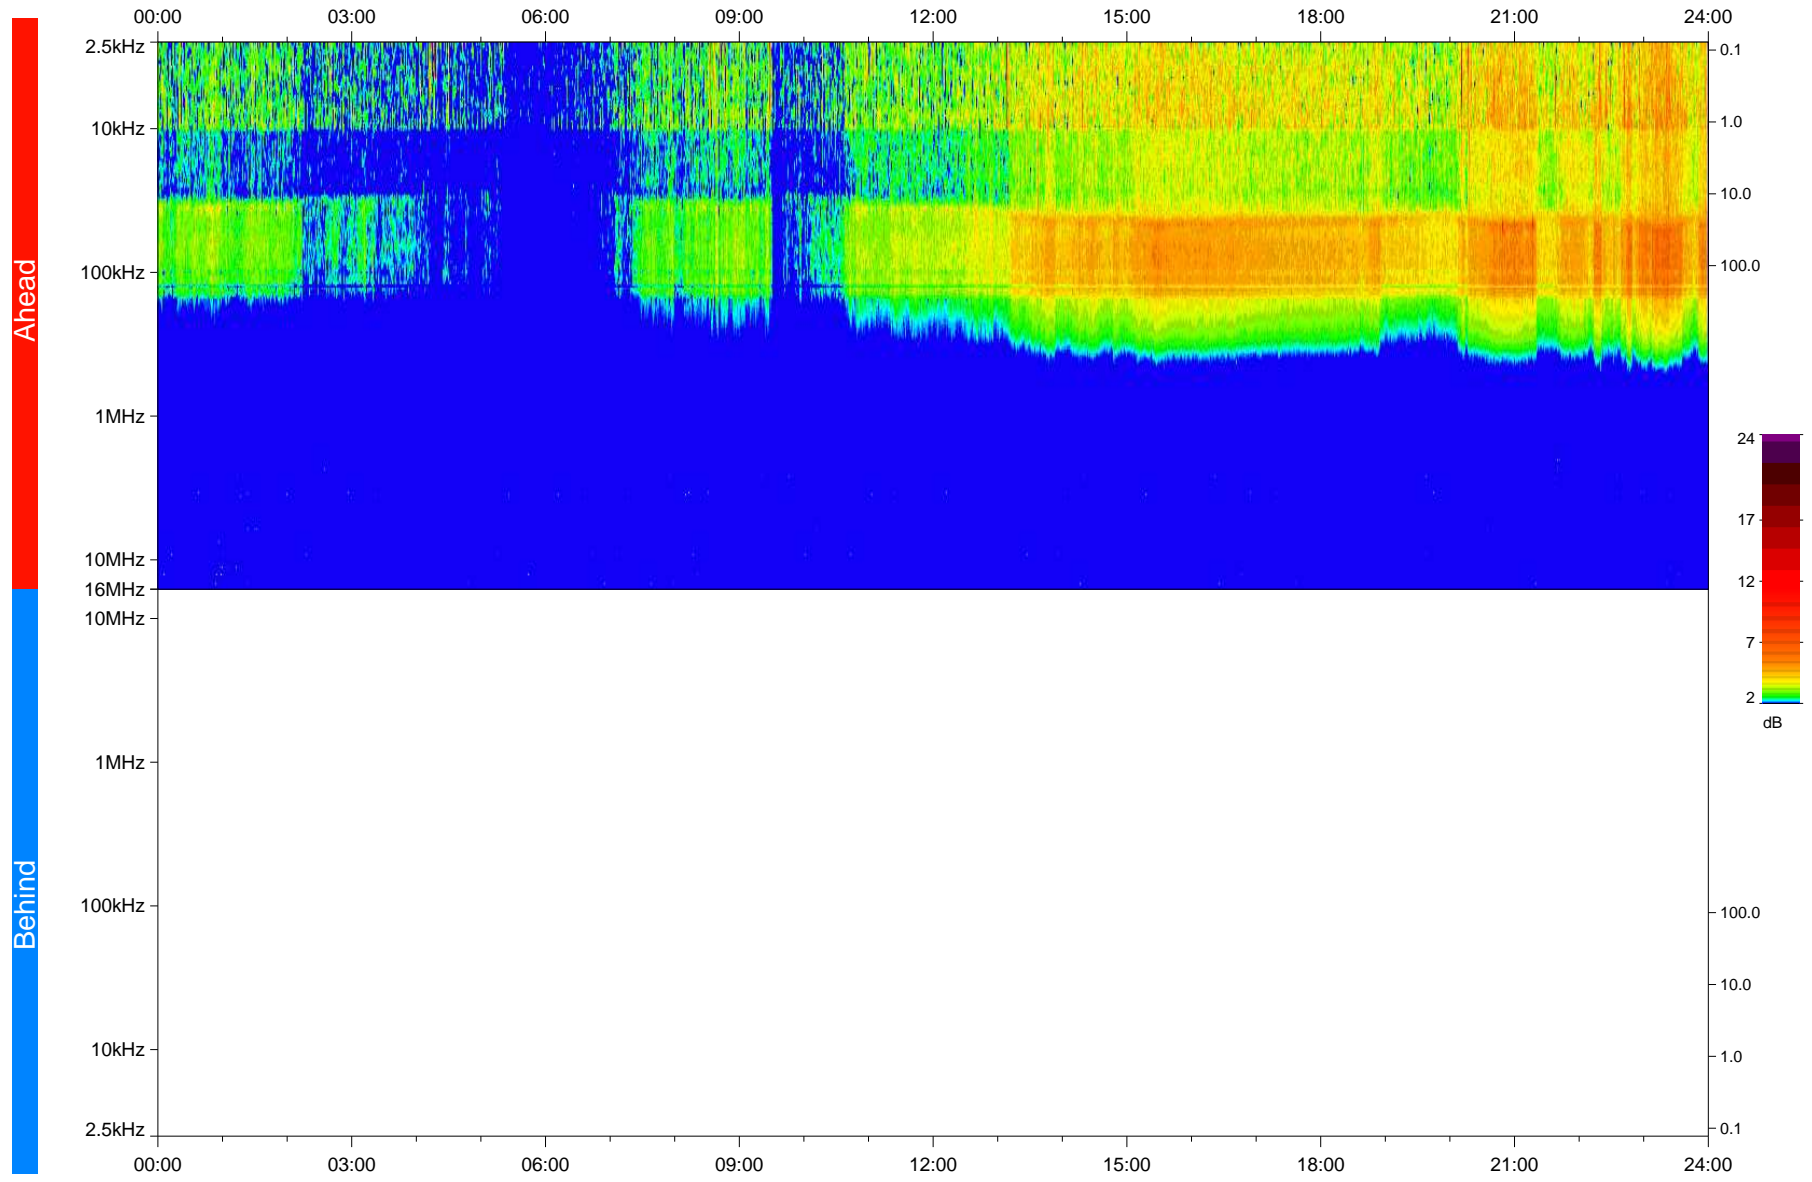

# STEREO/WAVES Daily Summary - 12-May-2020 (DOY 133)

Ahead source file: swaves\_ahead\_2020\_133\_1\_05.fin  
Ahead PSE Angle: -73.4°

Behind PSE Angle: 67.5°  
Behind source file: No STEREO-B data

Time (UTC)

file: stereo\_swaves\_daily-summary\_color\_20200512\_v03  
made by: space.umn.edu on macOS with IDL 8.8.2 on 2022-09-15 13:55:41, with TLib V945 / dynspec V311