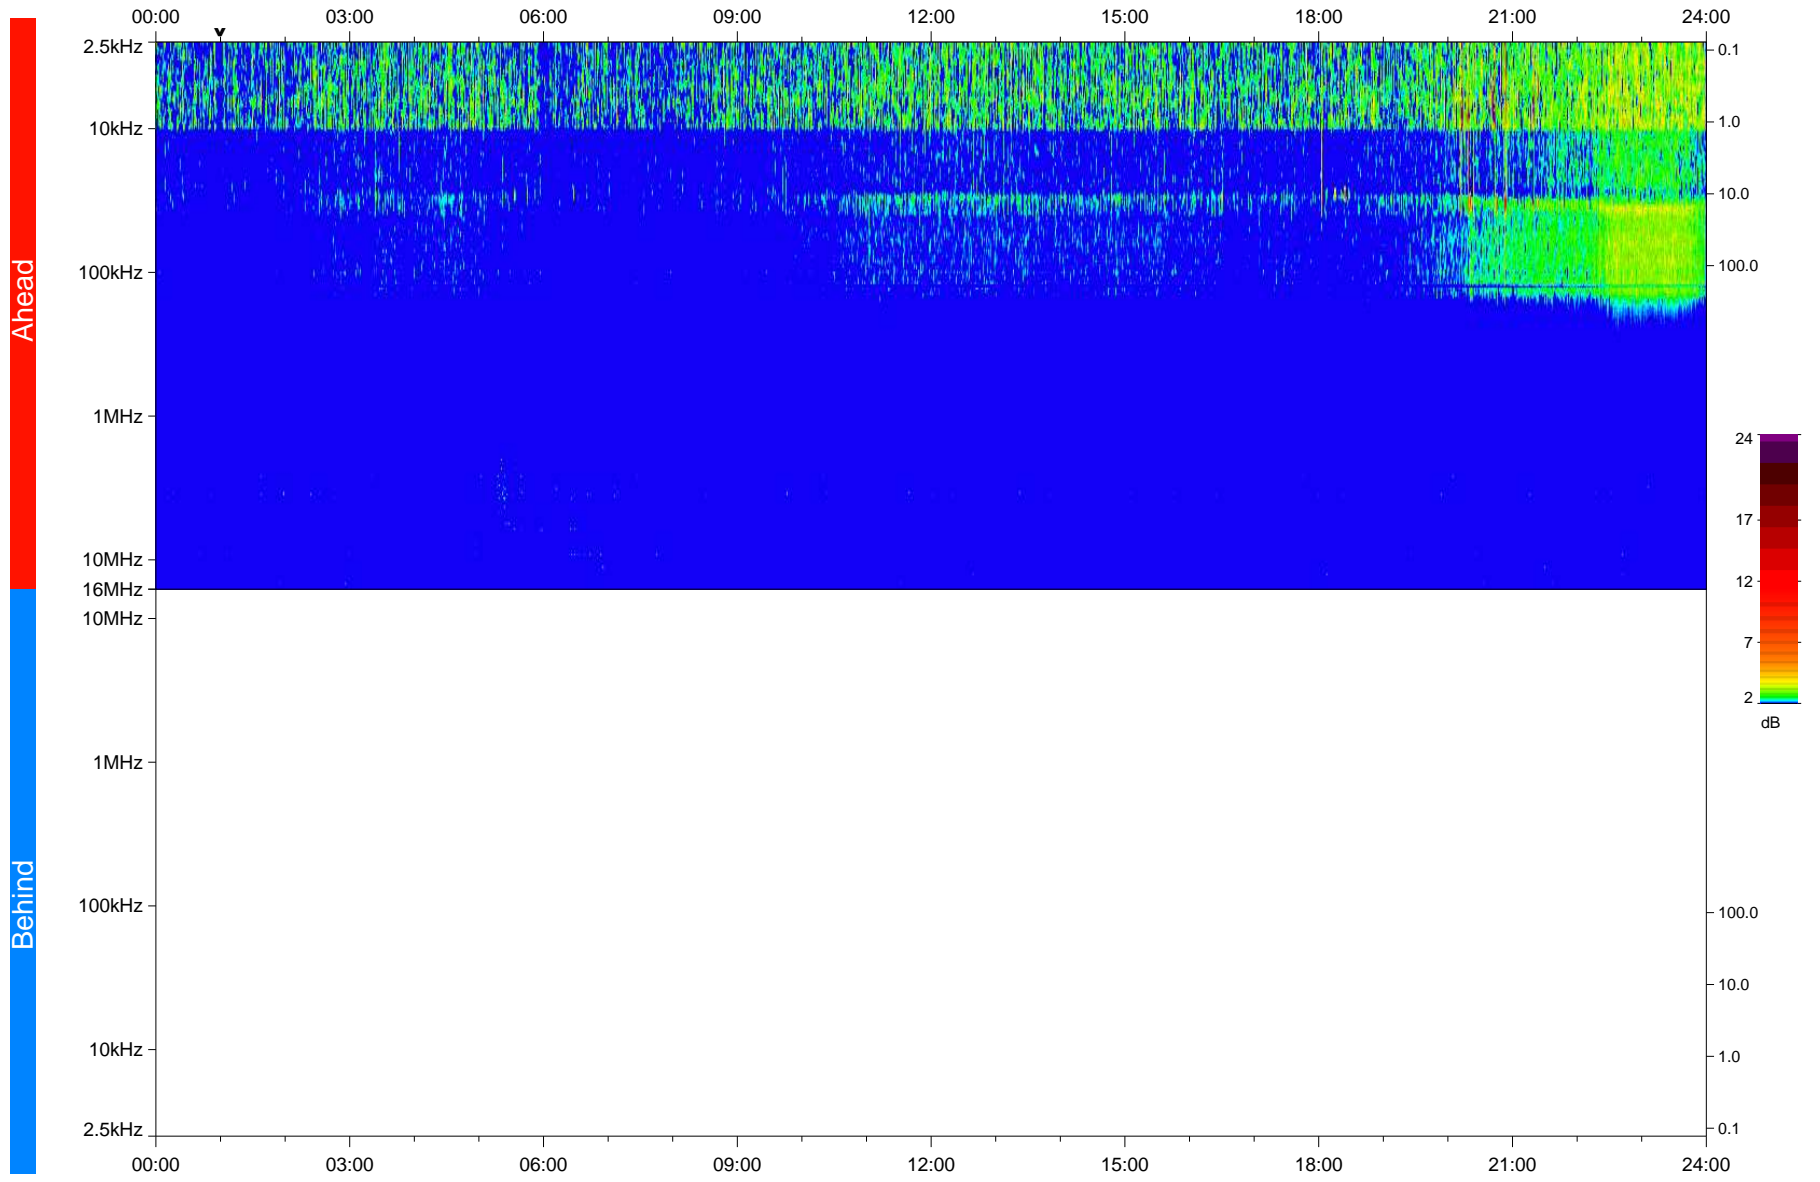

# STEREO/WAVES Daily Summary - 11-May-2020 (DOY 132)

Ahead source file: swaves\_ahead\_2020\_132\_1\_05.fin  
Ahead PSE Angle: -73.5°

Behind PSE Angle: 67.5°  
Behind source file: No STEREO-B data

Time (UTC)

file: stereo\_swaves\_daily-summary\_color\_20200511\_v04  
made by: space.umn.edu on macOS with IDL 8.8.2 on 2022-10-03 14:34:51, with TLib V945 / dynspec V311