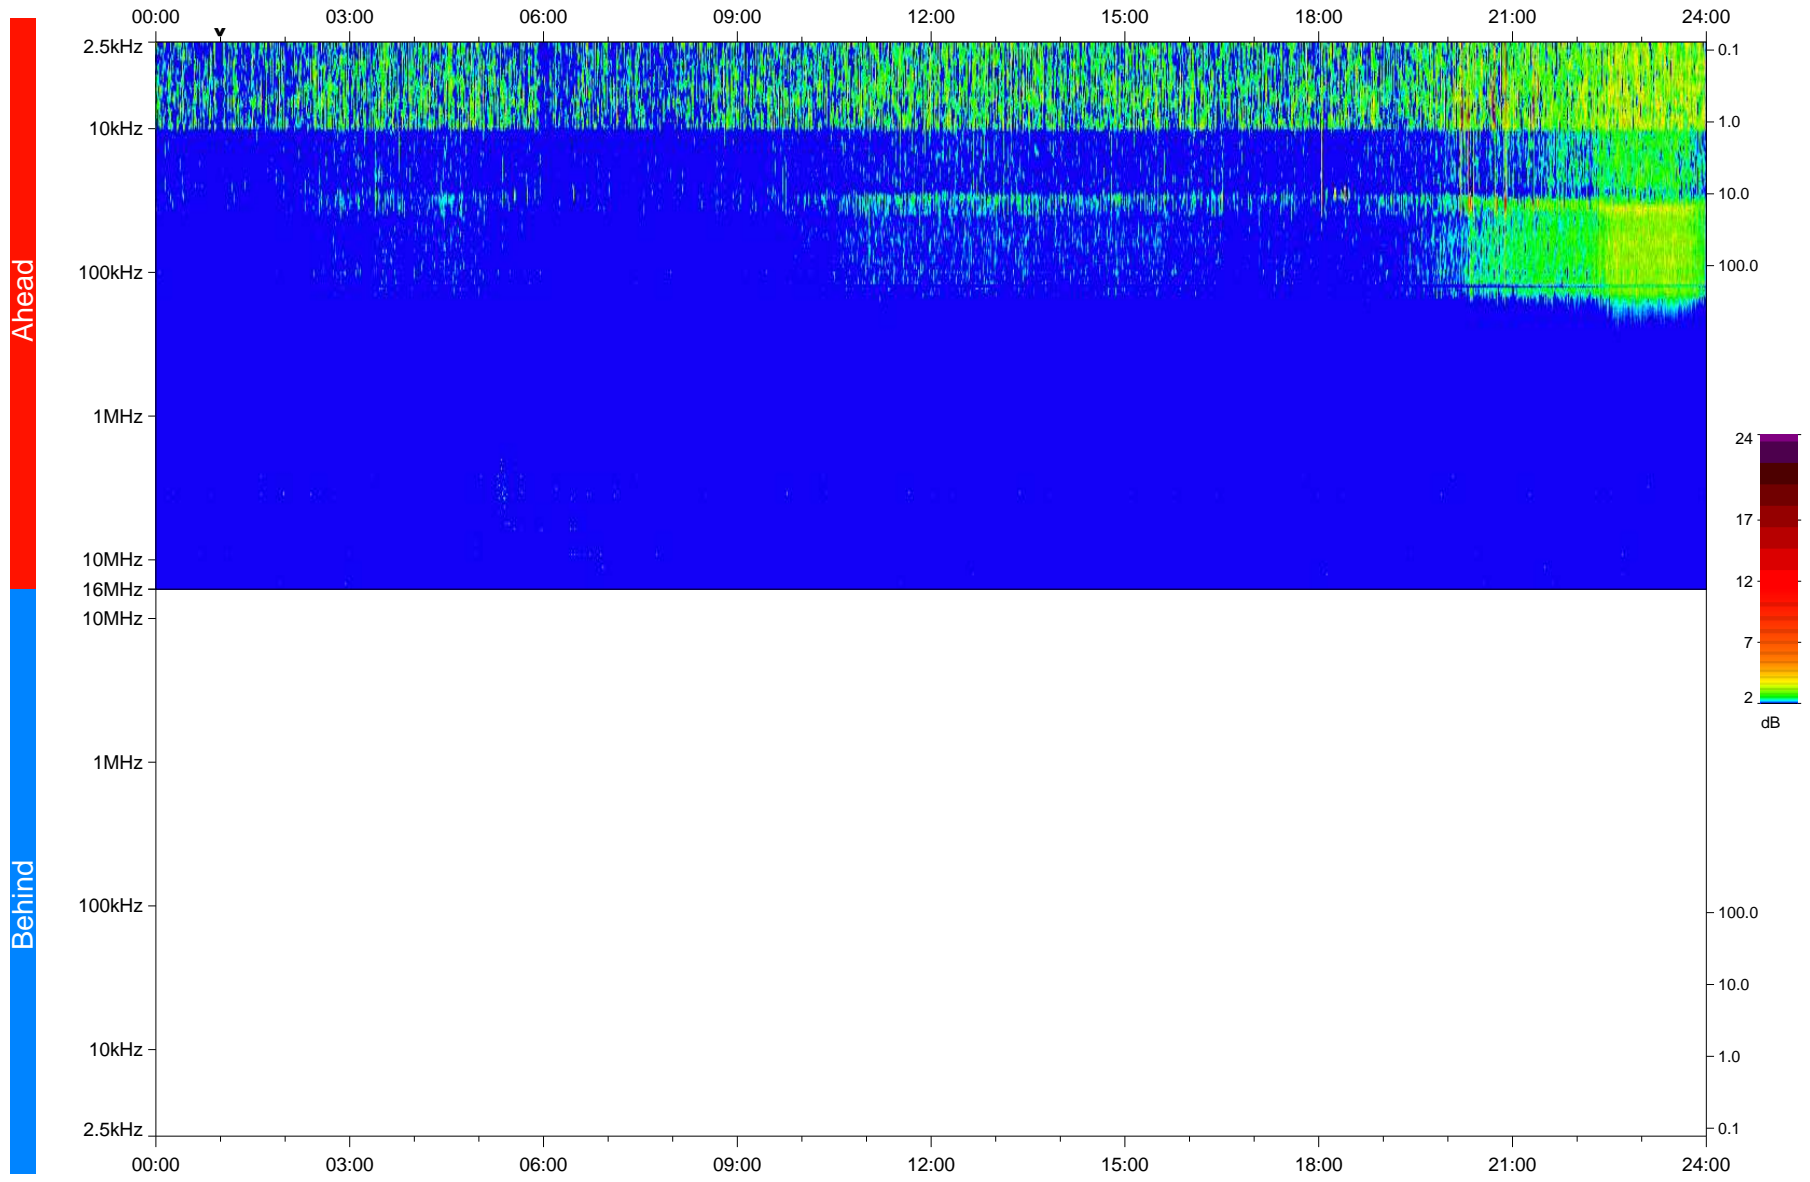

STEREO/WAVES Daily Summary - 11-May-2020 (DOY 132)

Ahead source file: swaves_ahead_2020_132_1_05.fin
Ahead PSE Angle: -73.5°

Behind PSE Angle: 67.5°
Behind source file: No STEREO-B data

Time (UTC)

file: stereo_swaves_daily-summary_color_20200511_v03
made by: space.umn.edu on macOS with IDL 8.8.2 on 2022-09-15 13:54:19, with TLib V945 / dynspec V311