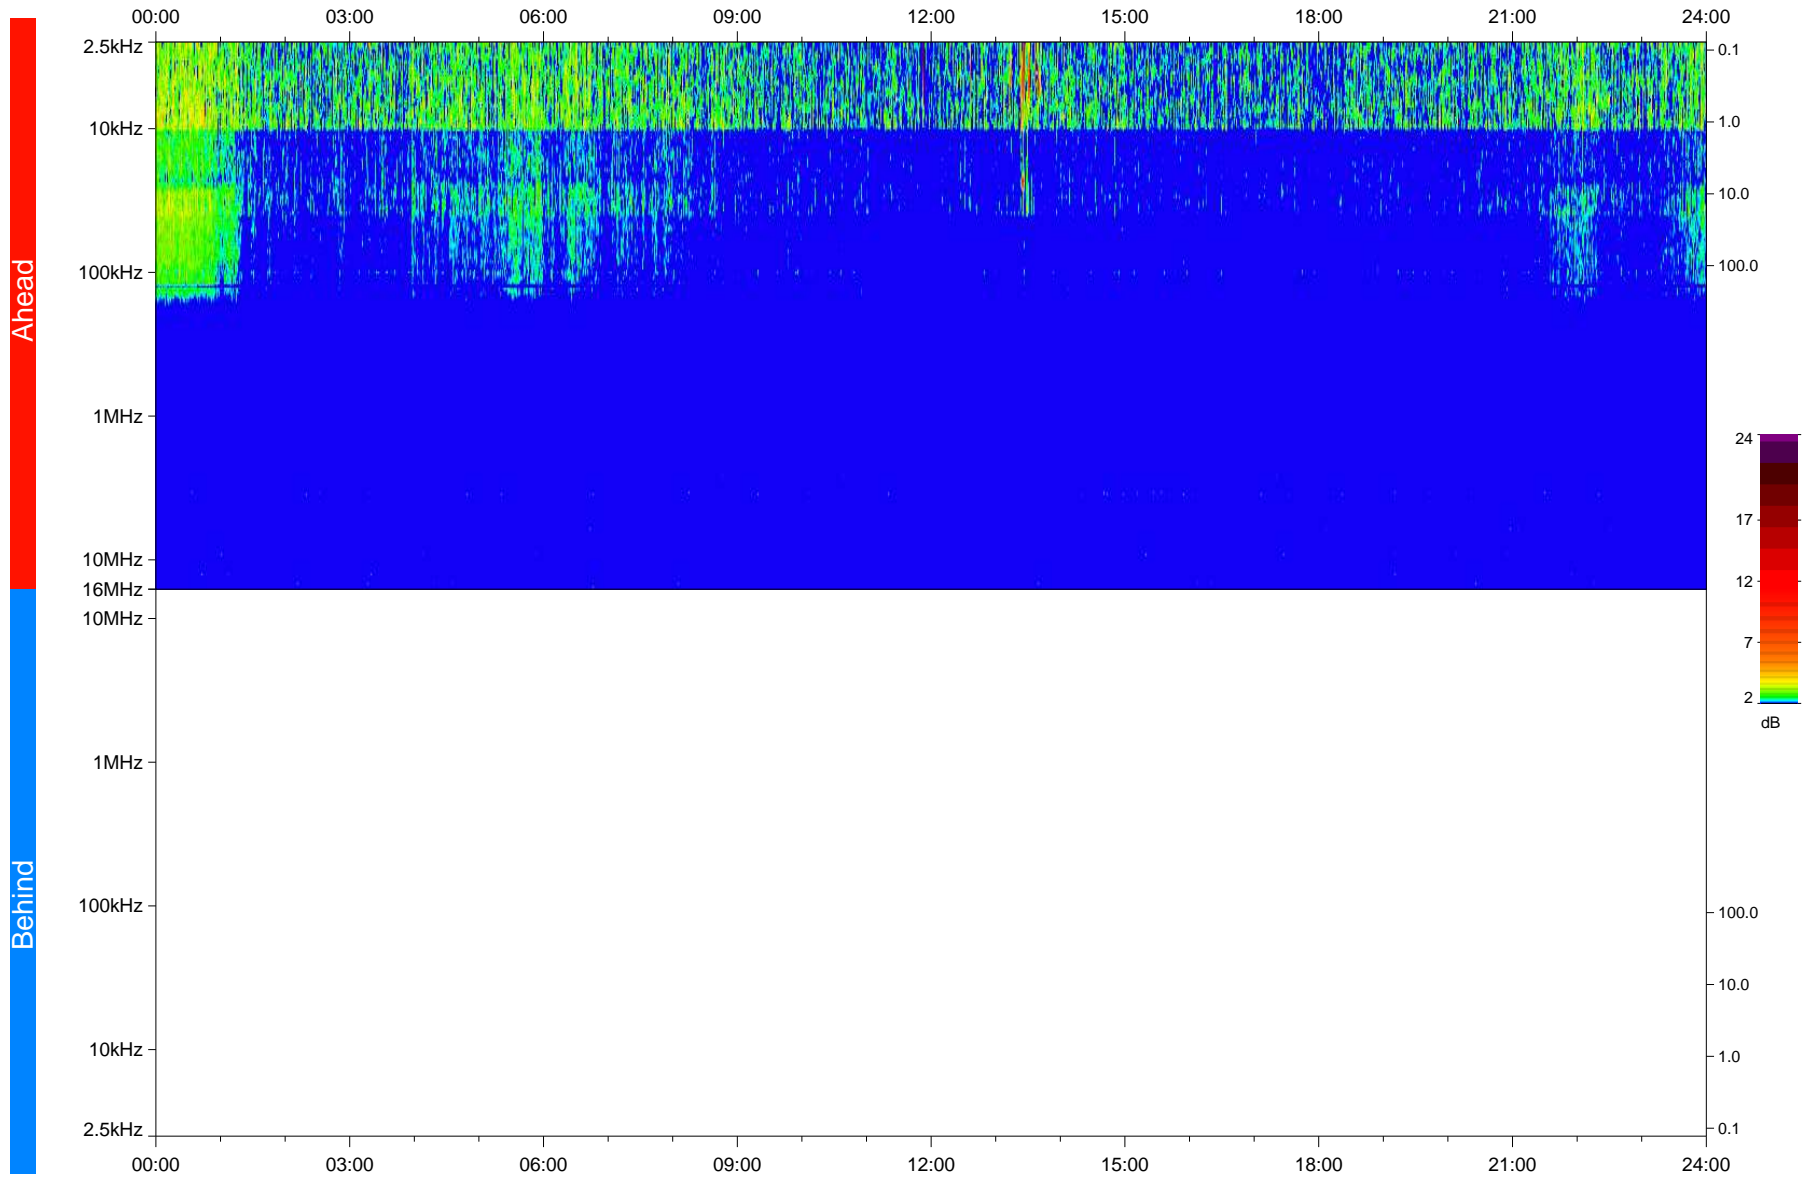

# STEREO/WAVES Daily Summary - 10-May-2020 (DOY 131)

Ahead source file: swaves\_ahead\_2020\_131\_1\_05.fin  
Ahead PSE Angle: -73.6°

Behind PSE Angle: 67.7°  
Behind source file: No STEREO-B data

Time (UTC)

file: stereo\_swaves\_daily-summary\_color\_20200510\_v03  
made by: space.umn.edu on macOS with IDL 8.8.2 on 2022-09-15 13:52:57, with TLib V945 / dynspec V311