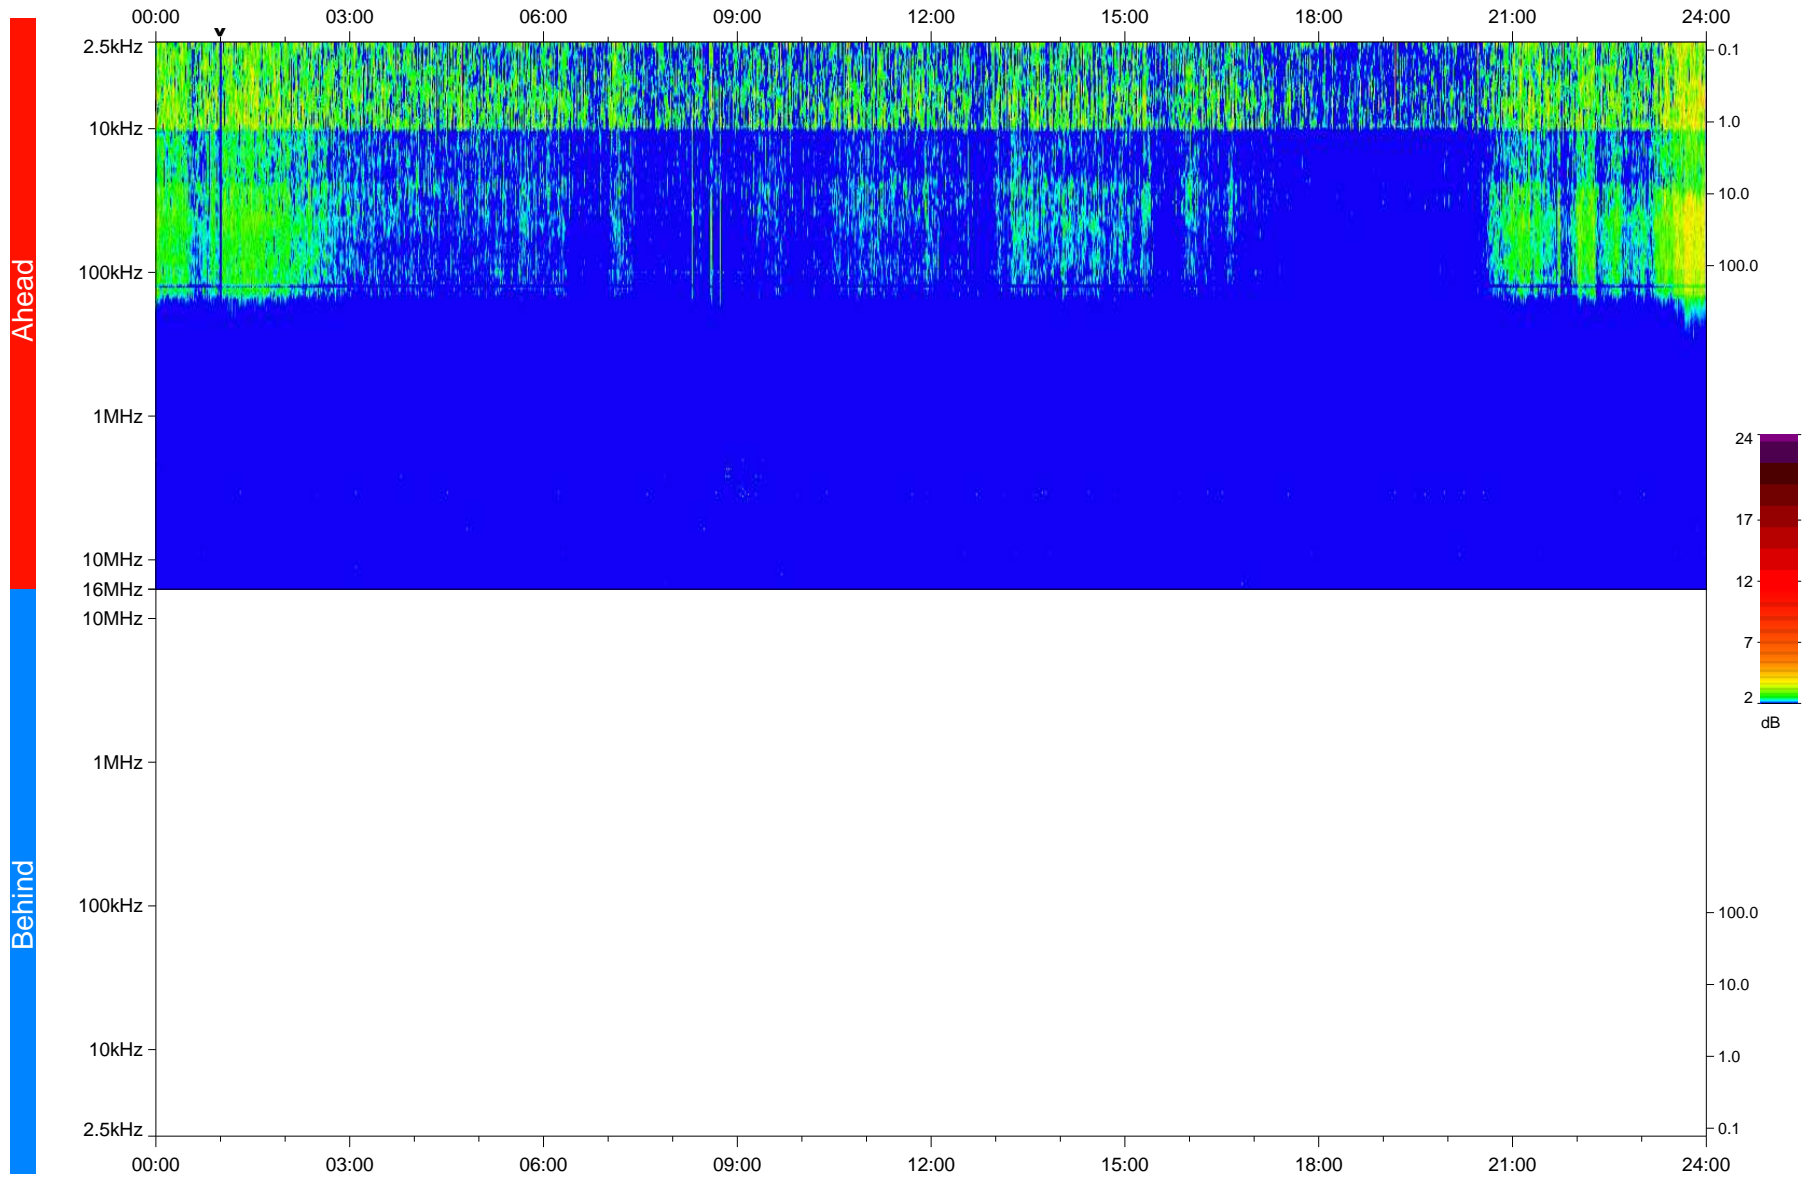

STEREO/WAVES Daily Summary - 07-May-2020 (DOY 128)

Ahead source file: swaves_ahead_2020_128_1_05.fin
Ahead PSE Angle: -73.8°

Behind PSE Angle: 68.0°
Behind source file: No STEREO-B data

Time (UTC)

file: stereo_swaves_daily-summary_color_20200507_v04
made by: space.umn.edu on macOS with IDL 8.8.2 on 2022-10-03 14:28:51, with TLib V945 / dynspec V311