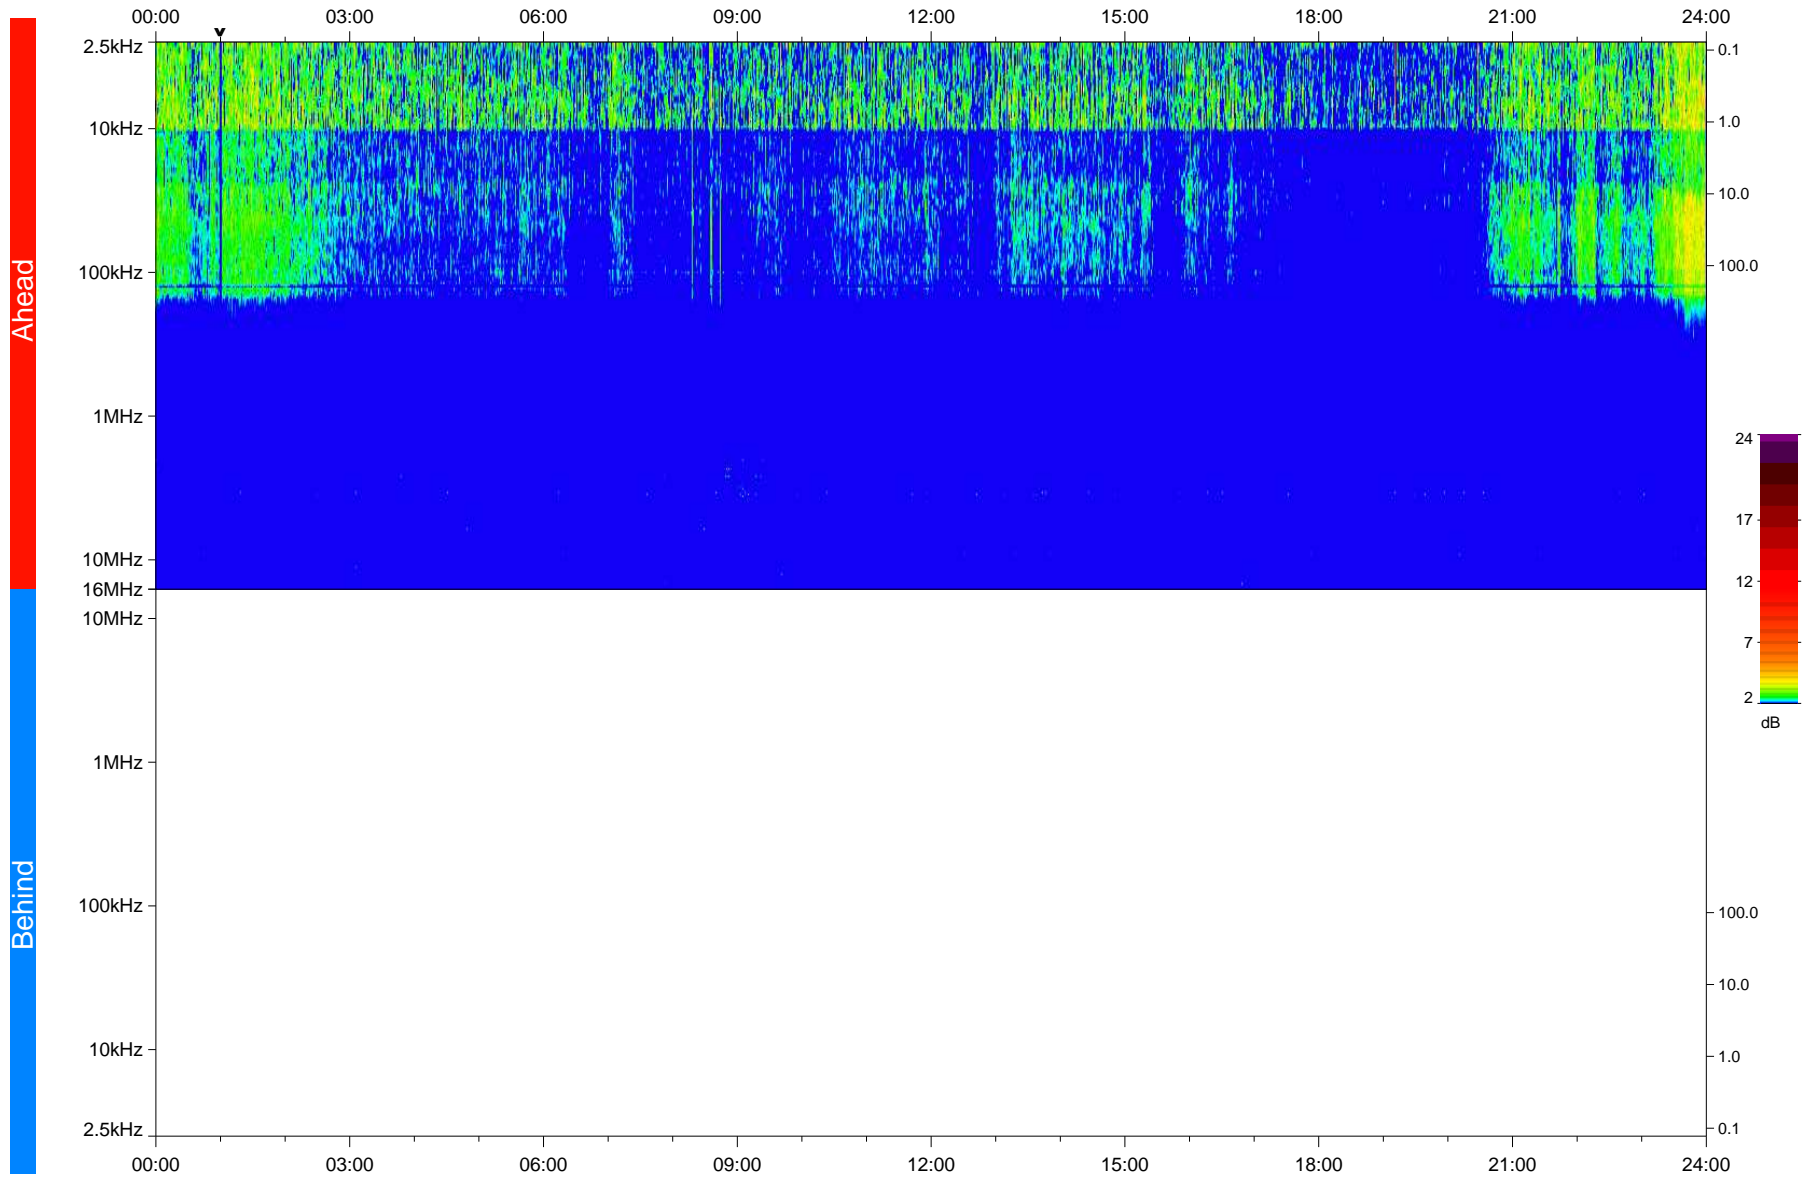

STEREO/WAVES Daily Summary - 07-May-2020 (DOY 128)

Ahead source file: swaves_ahead_2020_128_1_05.fin
Ahead PSE Angle: -73.8°

Behind PSE Angle: 68.0°
Behind source file: No STEREO-B data

Time (UTC)

file: stereo_swaves_daily-summary_color_20200507_v03
made by: space.umn.edu on macOS with IDL 8.8.2 on 2022-09-15 13:48:52, with TLib V945 / dynspec V311