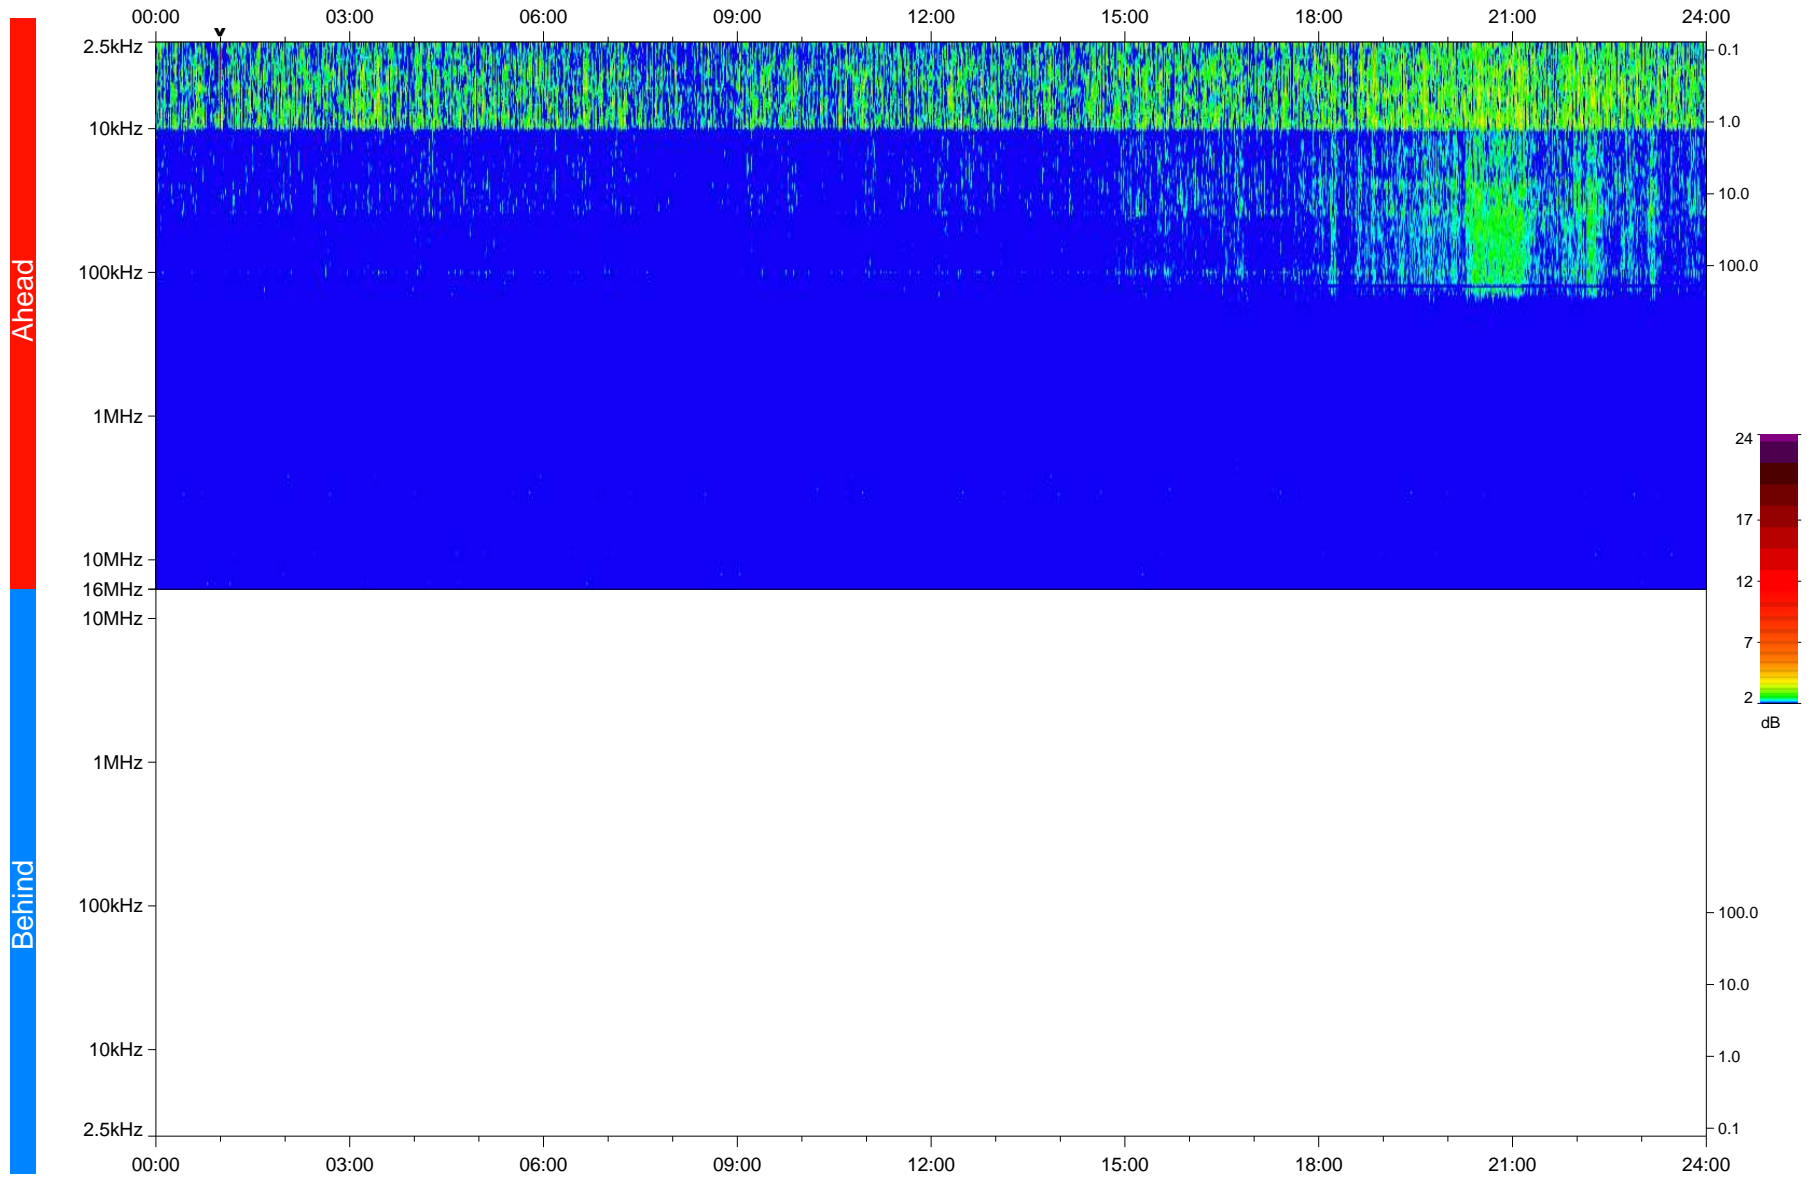

STEREO/WAVES Daily Summary - 05-May-2020 (DOY 126)

Ahead source file: swaves_ahead_2020_126_1_05.fin
Ahead PSE Angle: -73.9°

Behind PSE Angle: 68.2°
Behind source file: No STEREO-B data

Time (UTC)

file: stereo_swaves_daily-summary_color_20200505_v04
made by: space.umn.edu on macOS with IDL 8.8.2 on 2022-10-03 14:25:52, with TLib V945 / dynspec V311