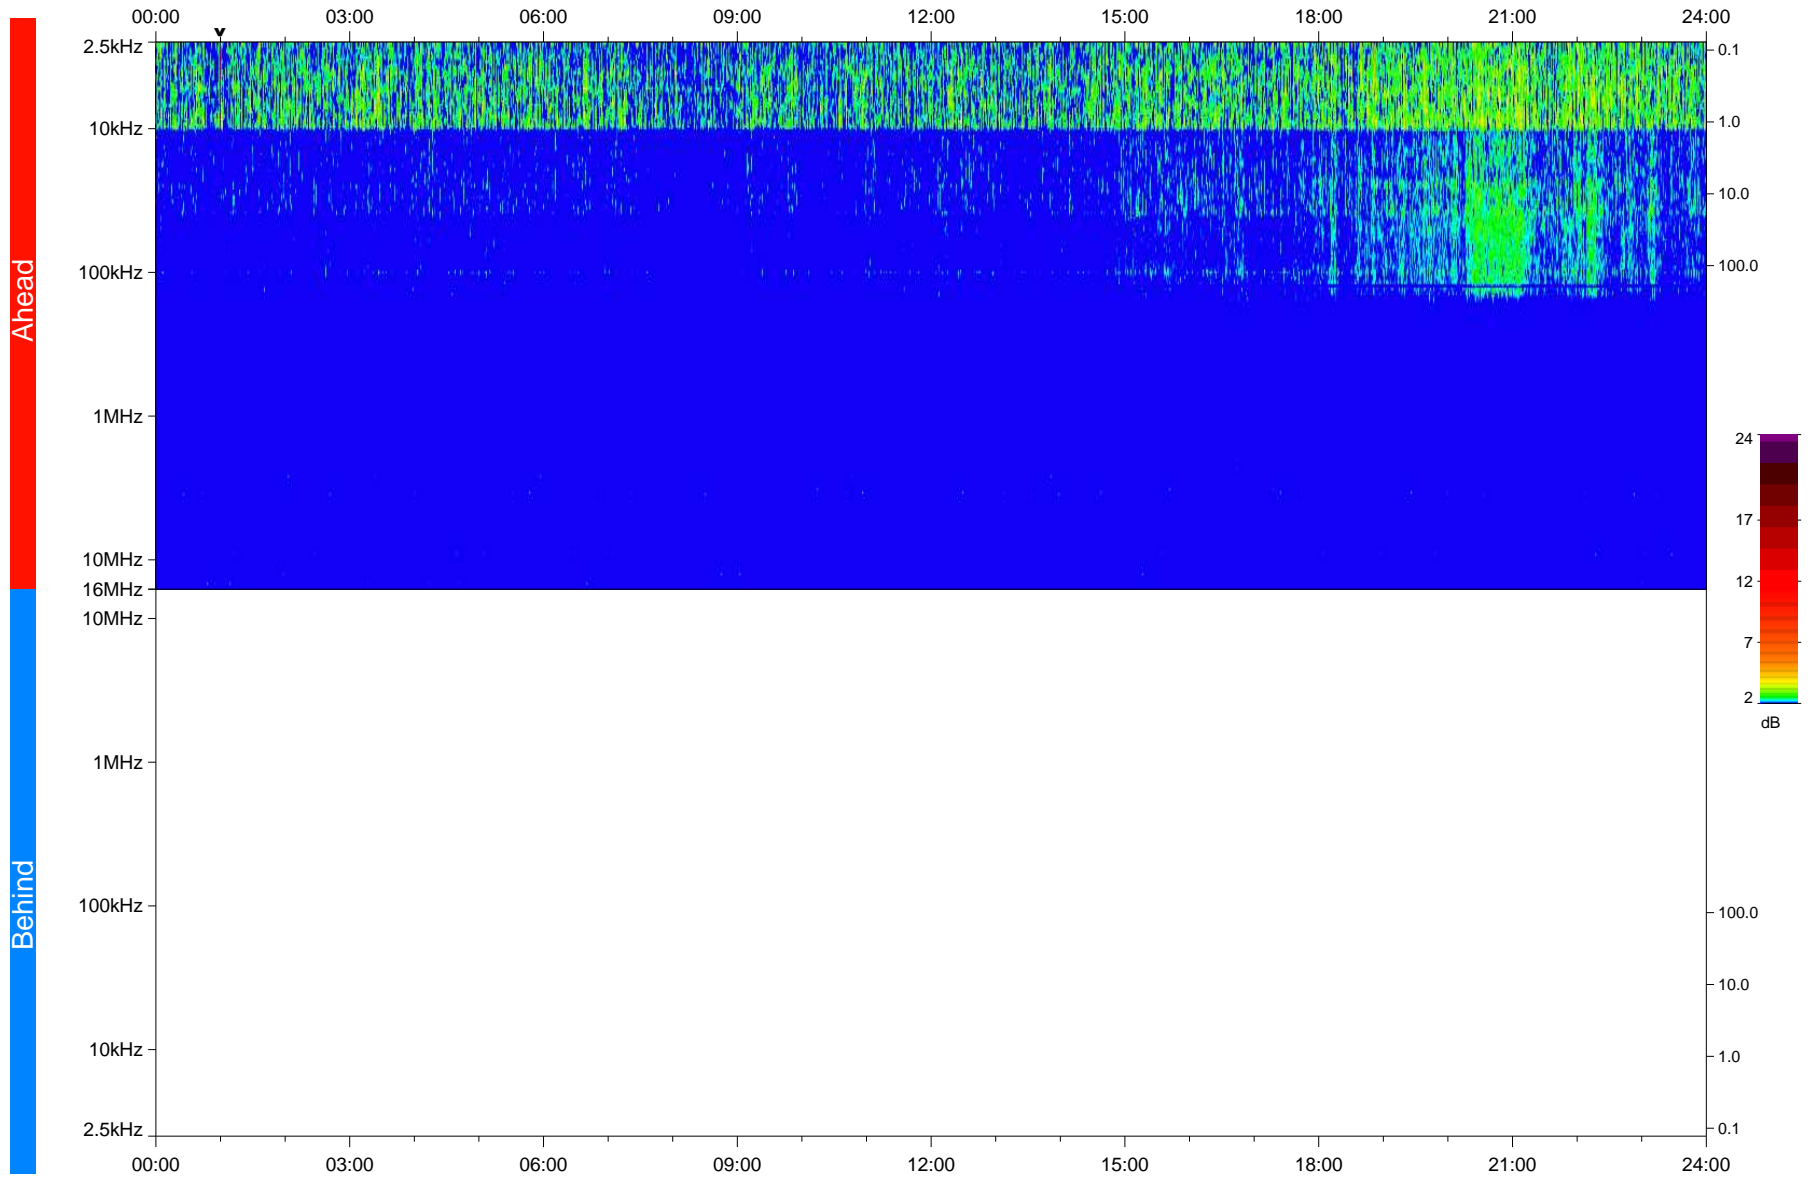

STEREO/WAVES Daily Summary - 05-May-2020 (DOY 126)

Ahead source file: swaves_ahead_2020_126_1_05.fin
Ahead PSE Angle: -73.9°

Behind PSE Angle: 68.2°
Behind source file: No STEREO-B data

Time (UTC)

file: stereo_swaves_daily-summary_color_20200505_v03
made by: space.umn.edu on macOS with IDL 8.8.2 on 2022-09-15 13:46:07, with TLib V945 / dynspec V311