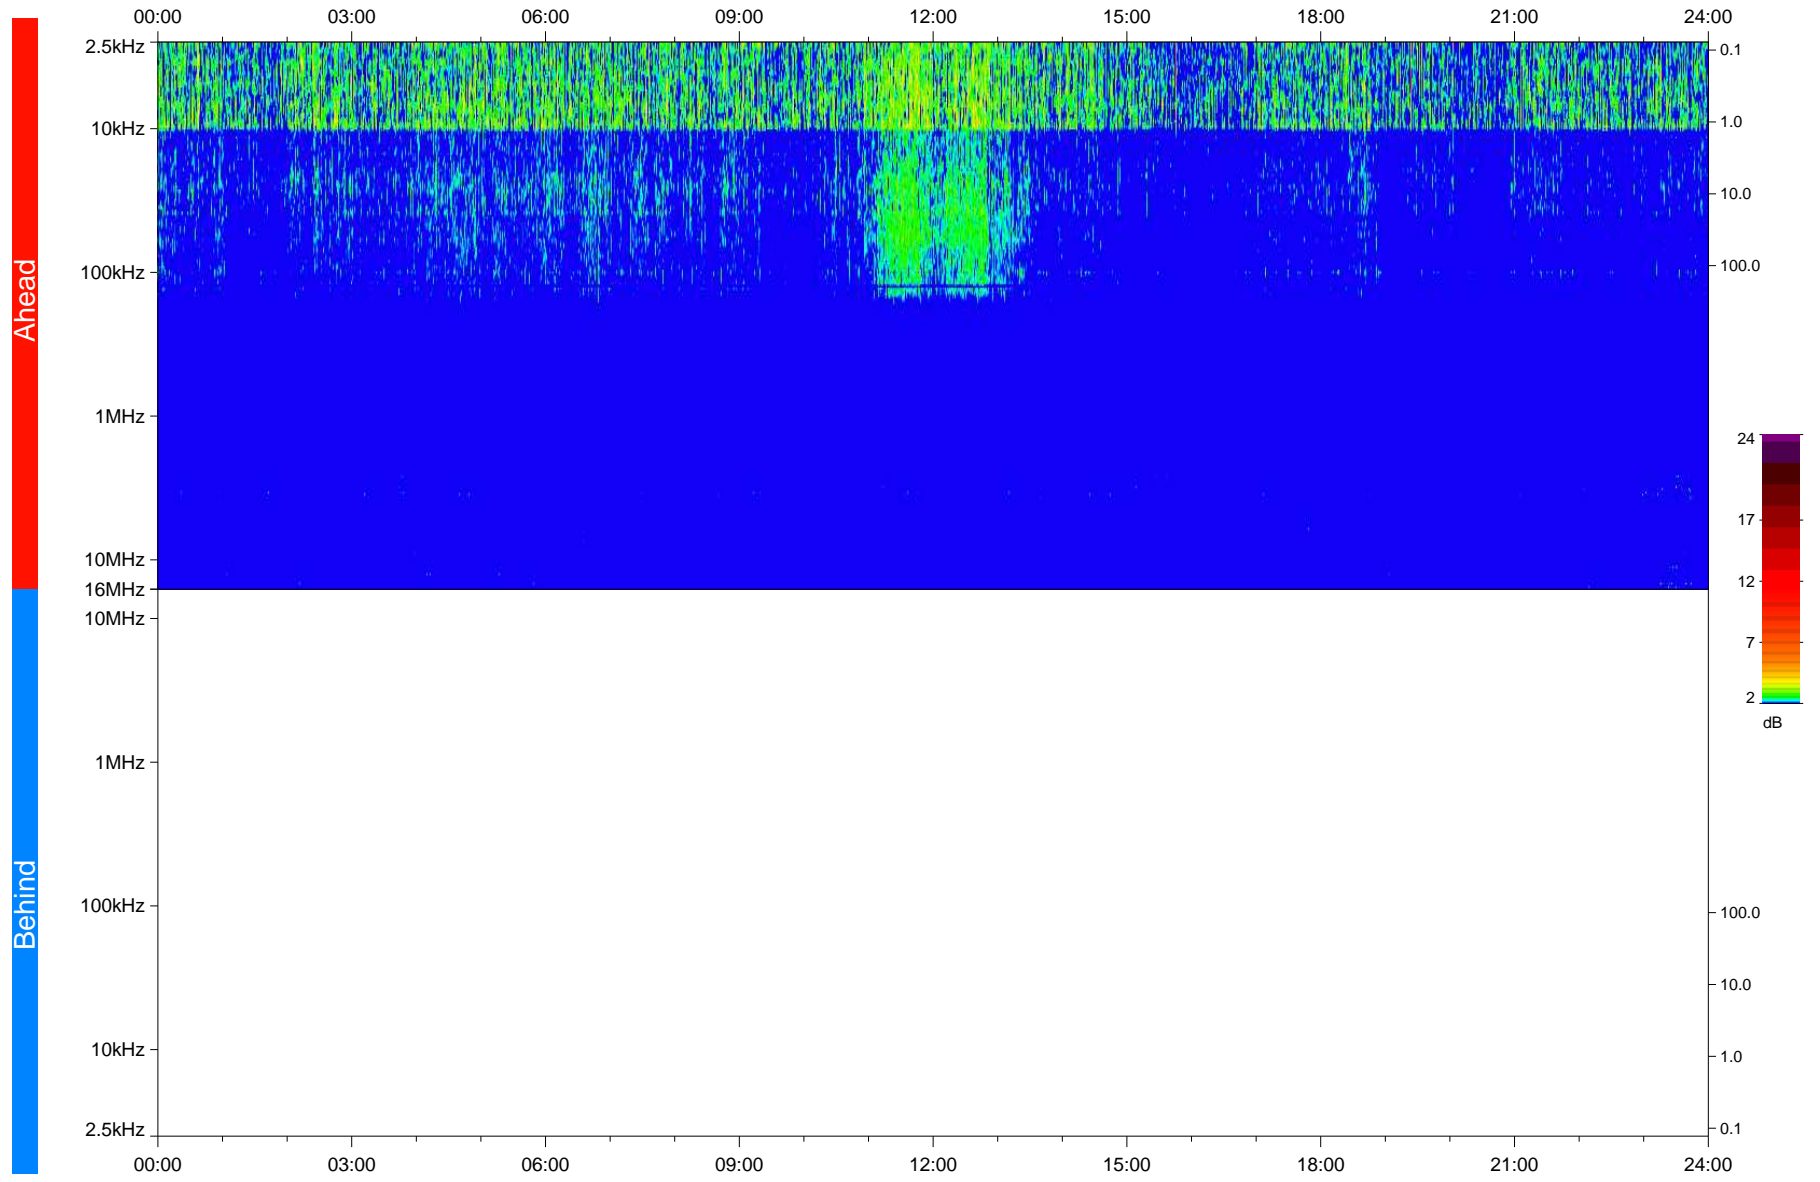

STEREO/WAVES Daily Summary - 04-May-2020 (DOY 125)

Ahead source file: swaves_ahead_2020_125_1_05.fin
Ahead PSE Angle: -74.0°

Behind PSE Angle: 68.3°
Behind source file: No STEREO-B data

Time (UTC)

file: stereo_swaves_daily-summary_color_20200504_v04
made by: space.umn.edu on macOS with IDL 8.8.2 on 2022-10-03 14:24:21, with TLib V945 / dynspec V311