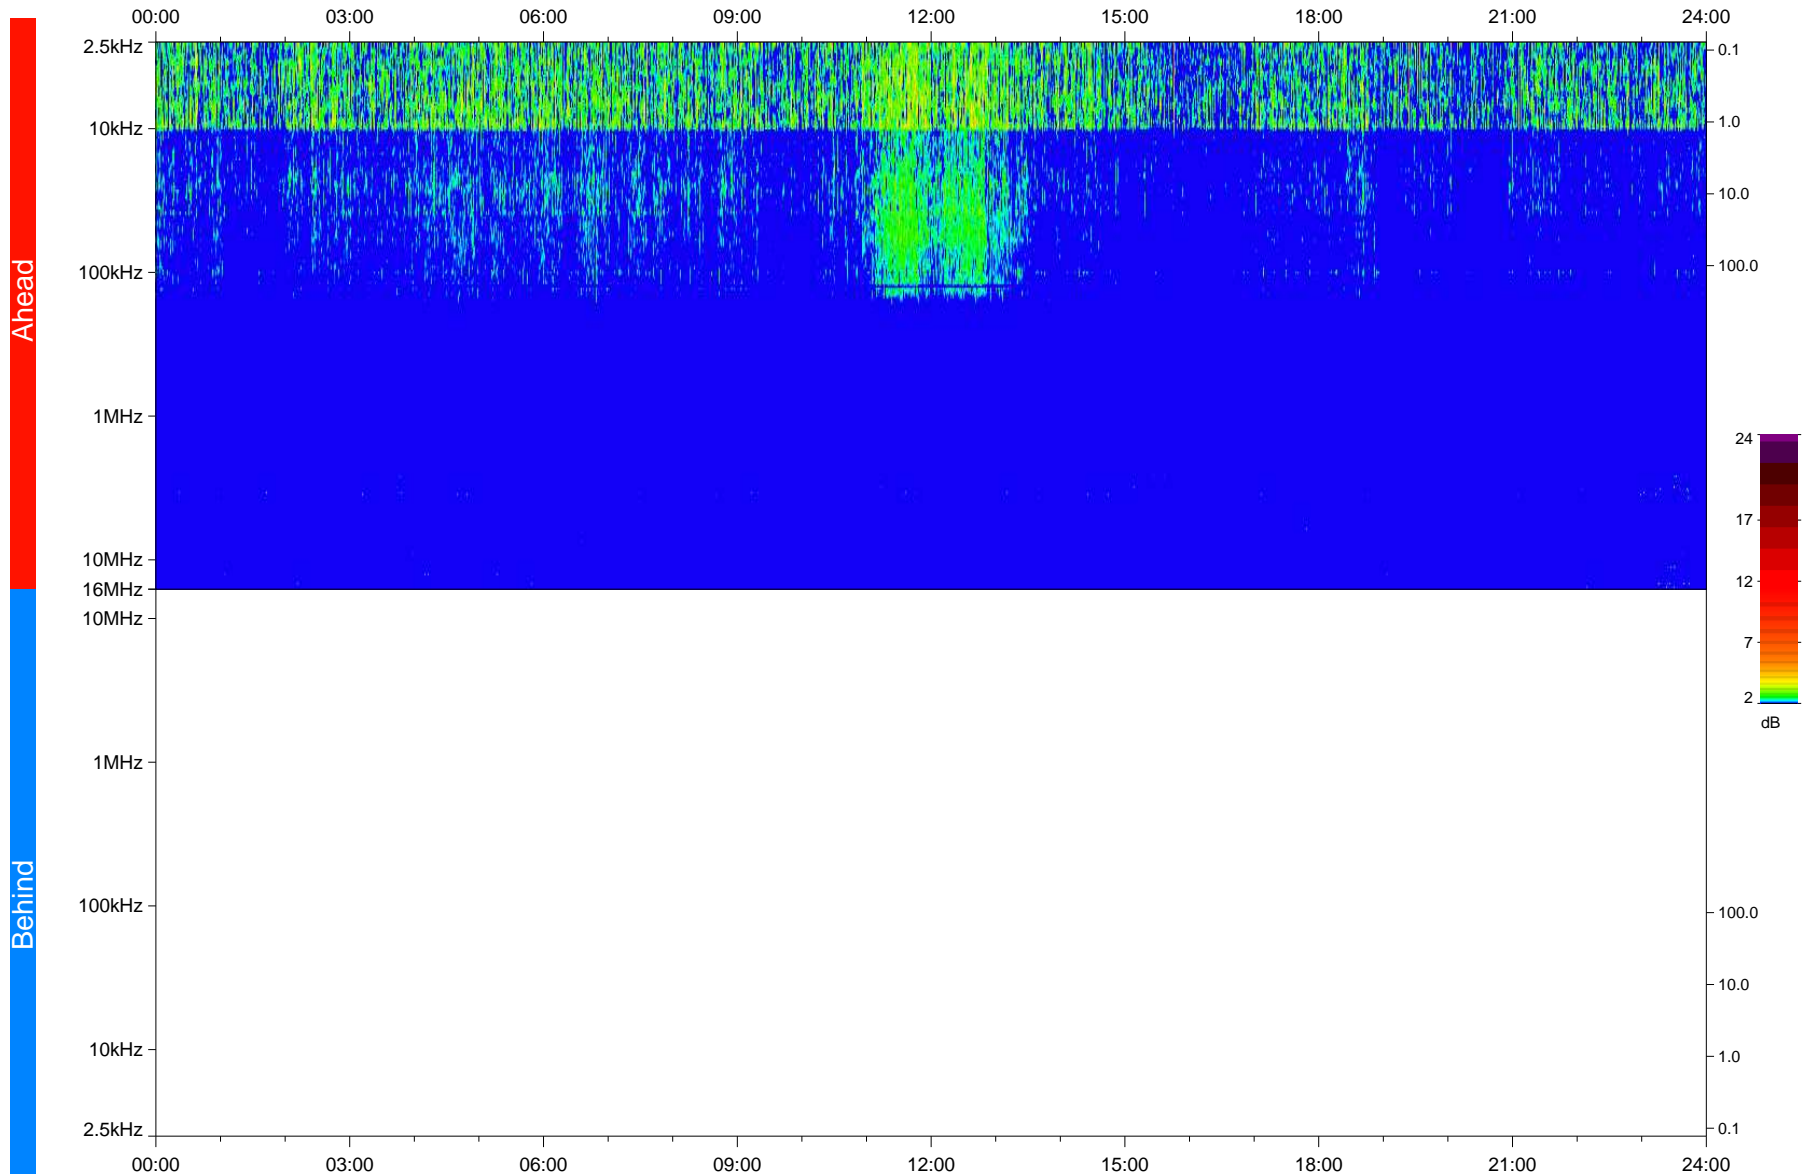

# STEREO/WAVES Daily Summary - 04-May-2020 (DOY 125)

Ahead source file: swaves\_ahead\_2020\_125\_1\_05.fin  
Ahead PSE Angle: -74.0°

Behind PSE Angle: 68.3°  
Behind source file: No STEREO-B data

Time (UTC)

file: stereo\_swaves\_daily-summary\_color\_20200504\_v03  
made by: space.umn.edu on macOS with IDL 8.8.2 on 2022-09-15 13:44:46, with TLib V945 / dynspec V311