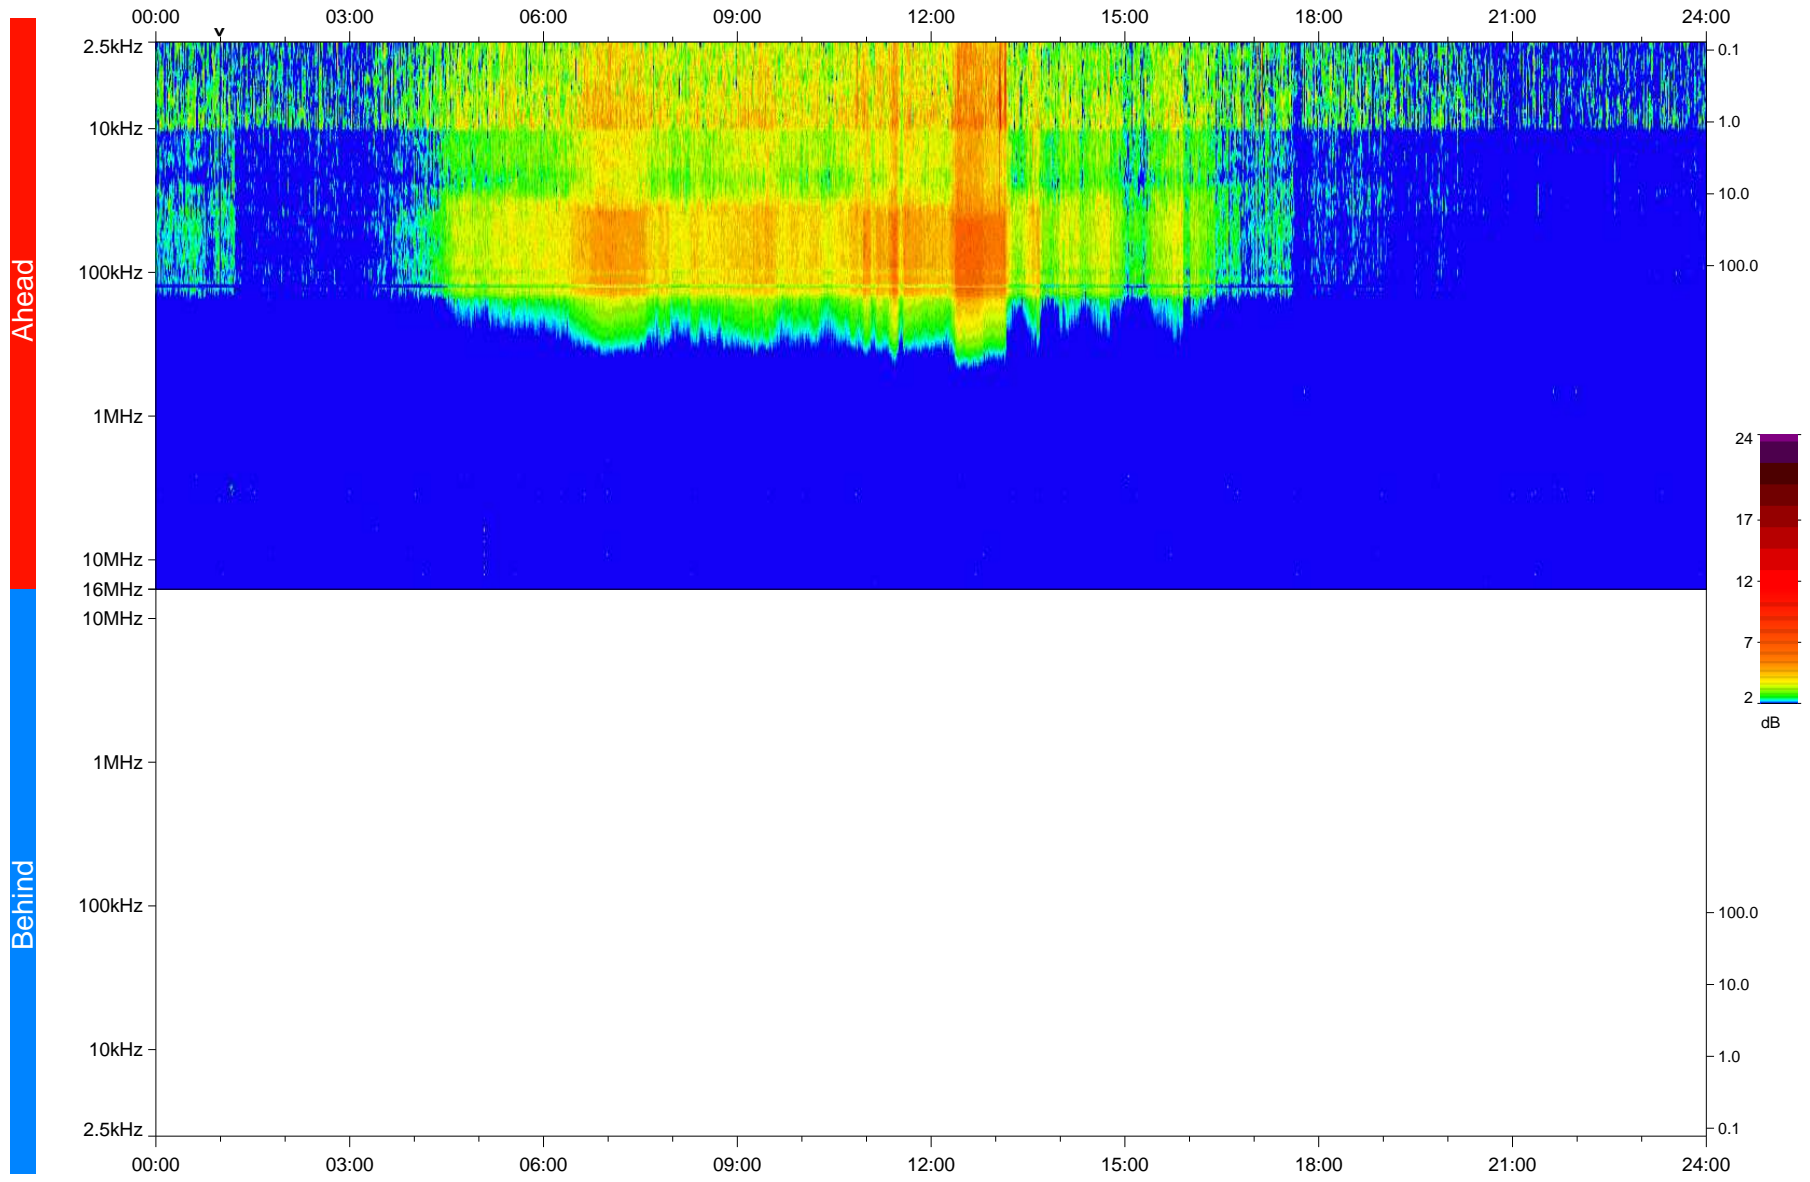

# STEREO/WAVES Daily Summary - 03-May-2020 (DOY 124)

Ahead source file: swaves\_ahead\_2020\_124\_1\_05.fin  
Ahead PSE Angle: -74.0°

Behind PSE Angle: 68.5°  
Behind source file: No STEREO-B data

Time (UTC)

file: stereo\_swaves\_daily-summary\_color\_20200503\_v04  
made by: space.umn.edu on macOS with IDL 8.8.2 on 2022-10-03 14:22:52, with TLib V945 / dynspec V311