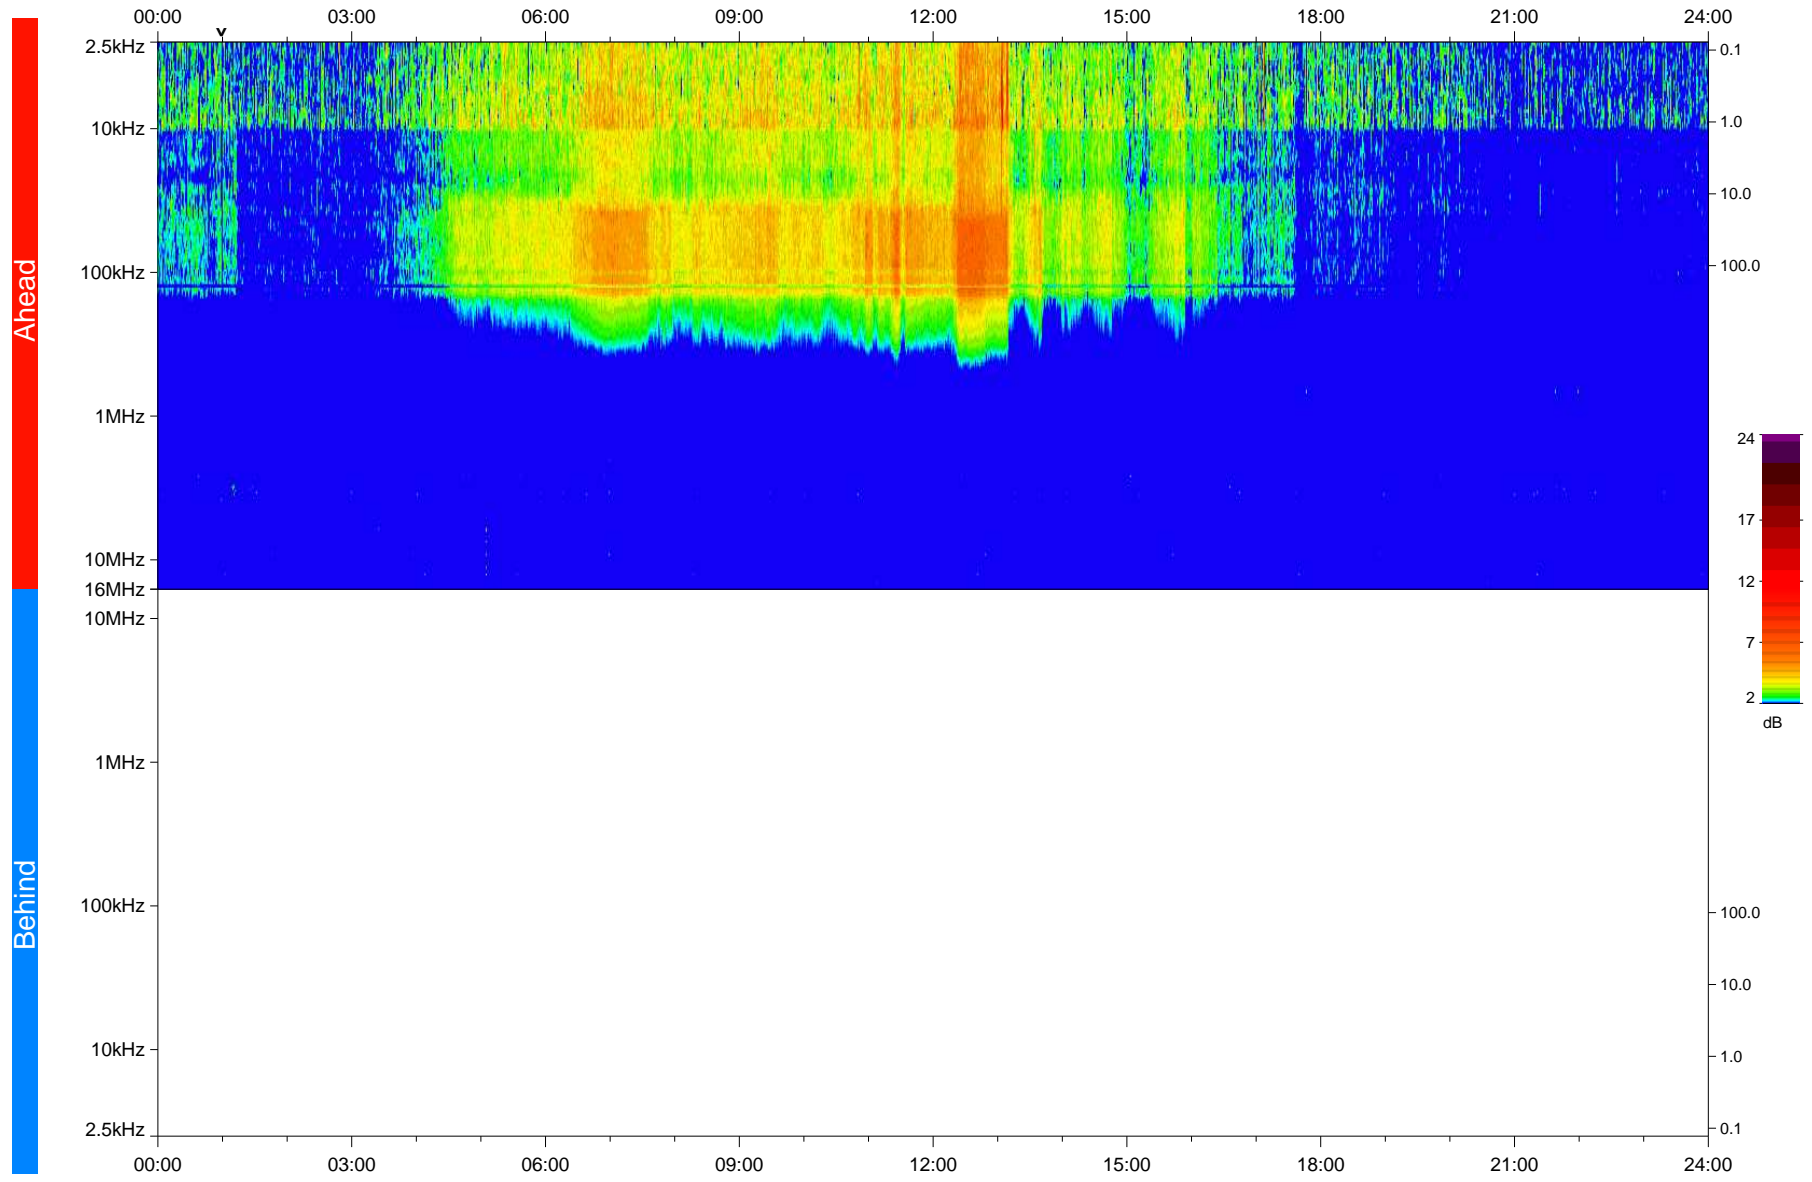

STEREO/WAVES Daily Summary - 03-May-2020 (DOY 124)

Ahead source file: swaves_ahead_2020_124_1_05.fin
Ahead PSE Angle: -74.0°

Behind PSE Angle: 68.5°
Behind source file: No STEREO-B data

Time (UTC)

file: stereo_swaves_daily-summary_color_20200503_v03
made by: space.umn.edu on macOS with IDL 8.8.2 on 2022-09-15 13:43:25, with TLib V945 / dynspec V311